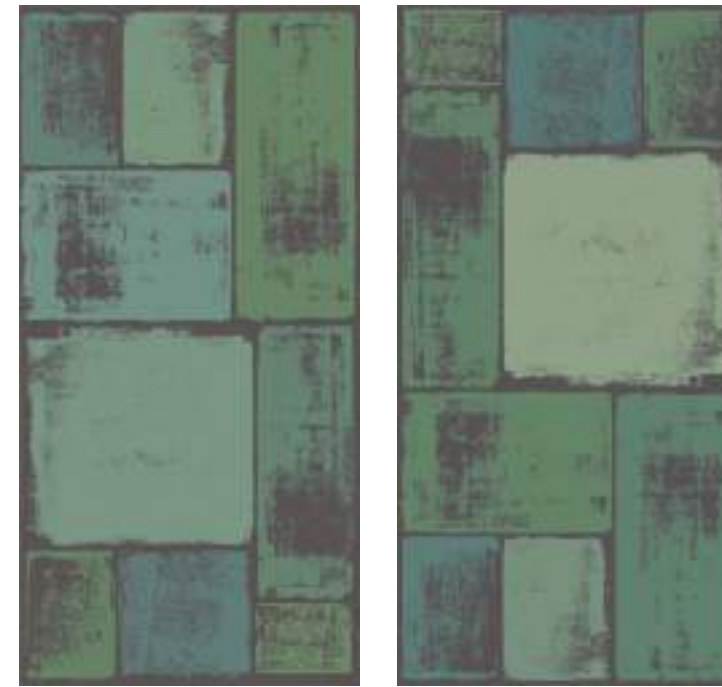

Victoria
combination of art & architecture

*The ingenuity of
aesthetic excellence.*

**DECO
BLOCKS**

**800X1600mm
Multi Color Carving
Random :03**

Touch for Virtual
360°