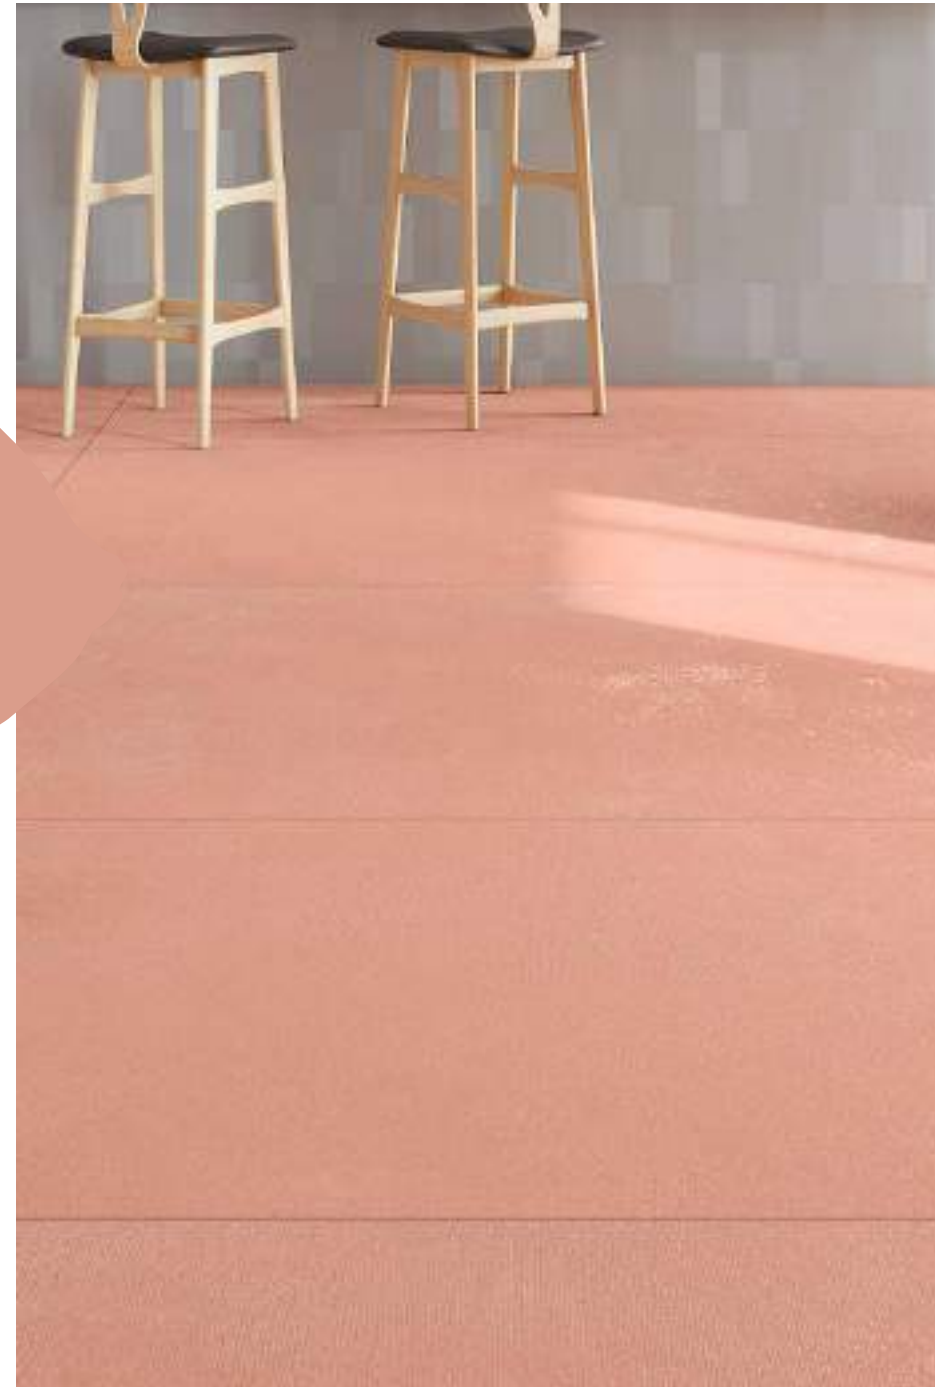

**CEMENT LINEN
TRAMENTO**

Victoria
combination of art & architecture

**800X1600mm
Multi Color Carving
Random :04**

*Unconventional
standards of beauty.*