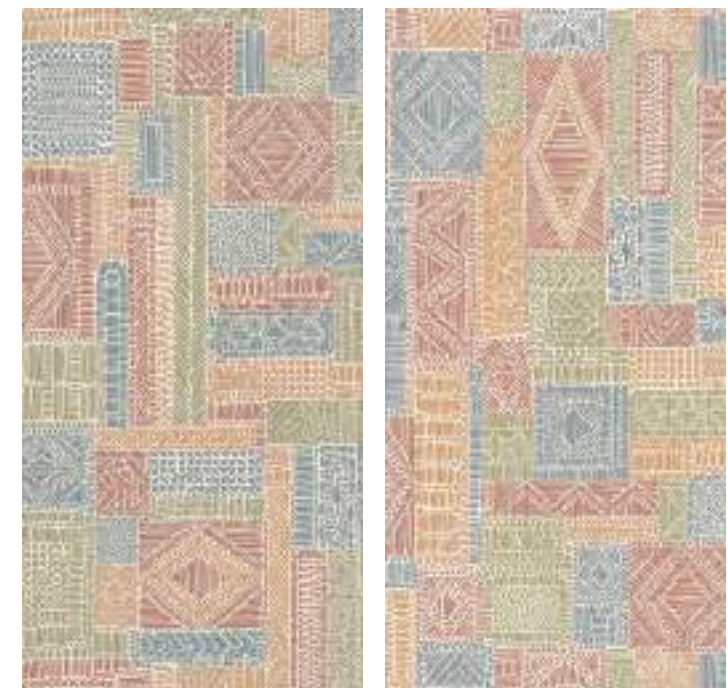

Victoria
combination of art & architecture

*For a stunning look
and elegance.*