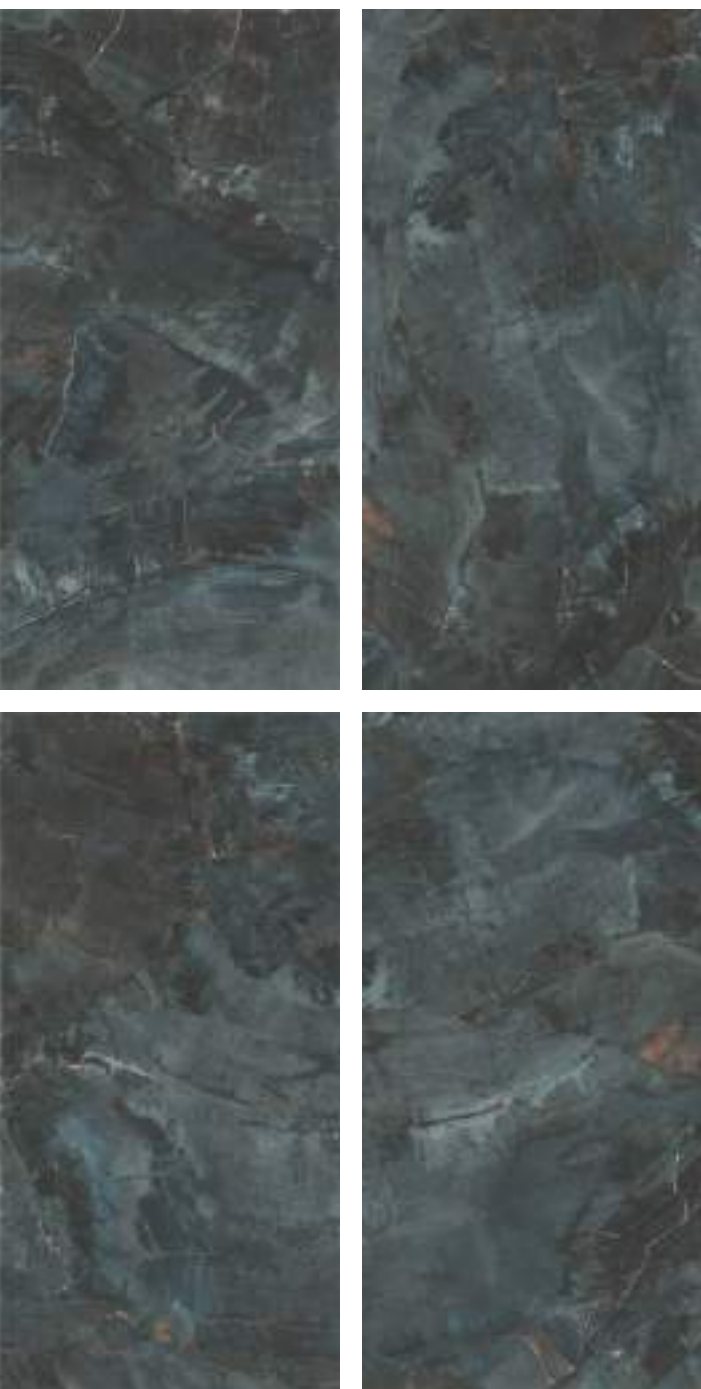

Touch for Virtual

Victoria
combination of art & architecture

*Expands your
living standards.*

**MAGNESIUM
TEAL**

Victoria
combination of art & architecture

*Unconventional
standards of beauty.*

**800X1600mm
Multi Color Carving
Random :04**