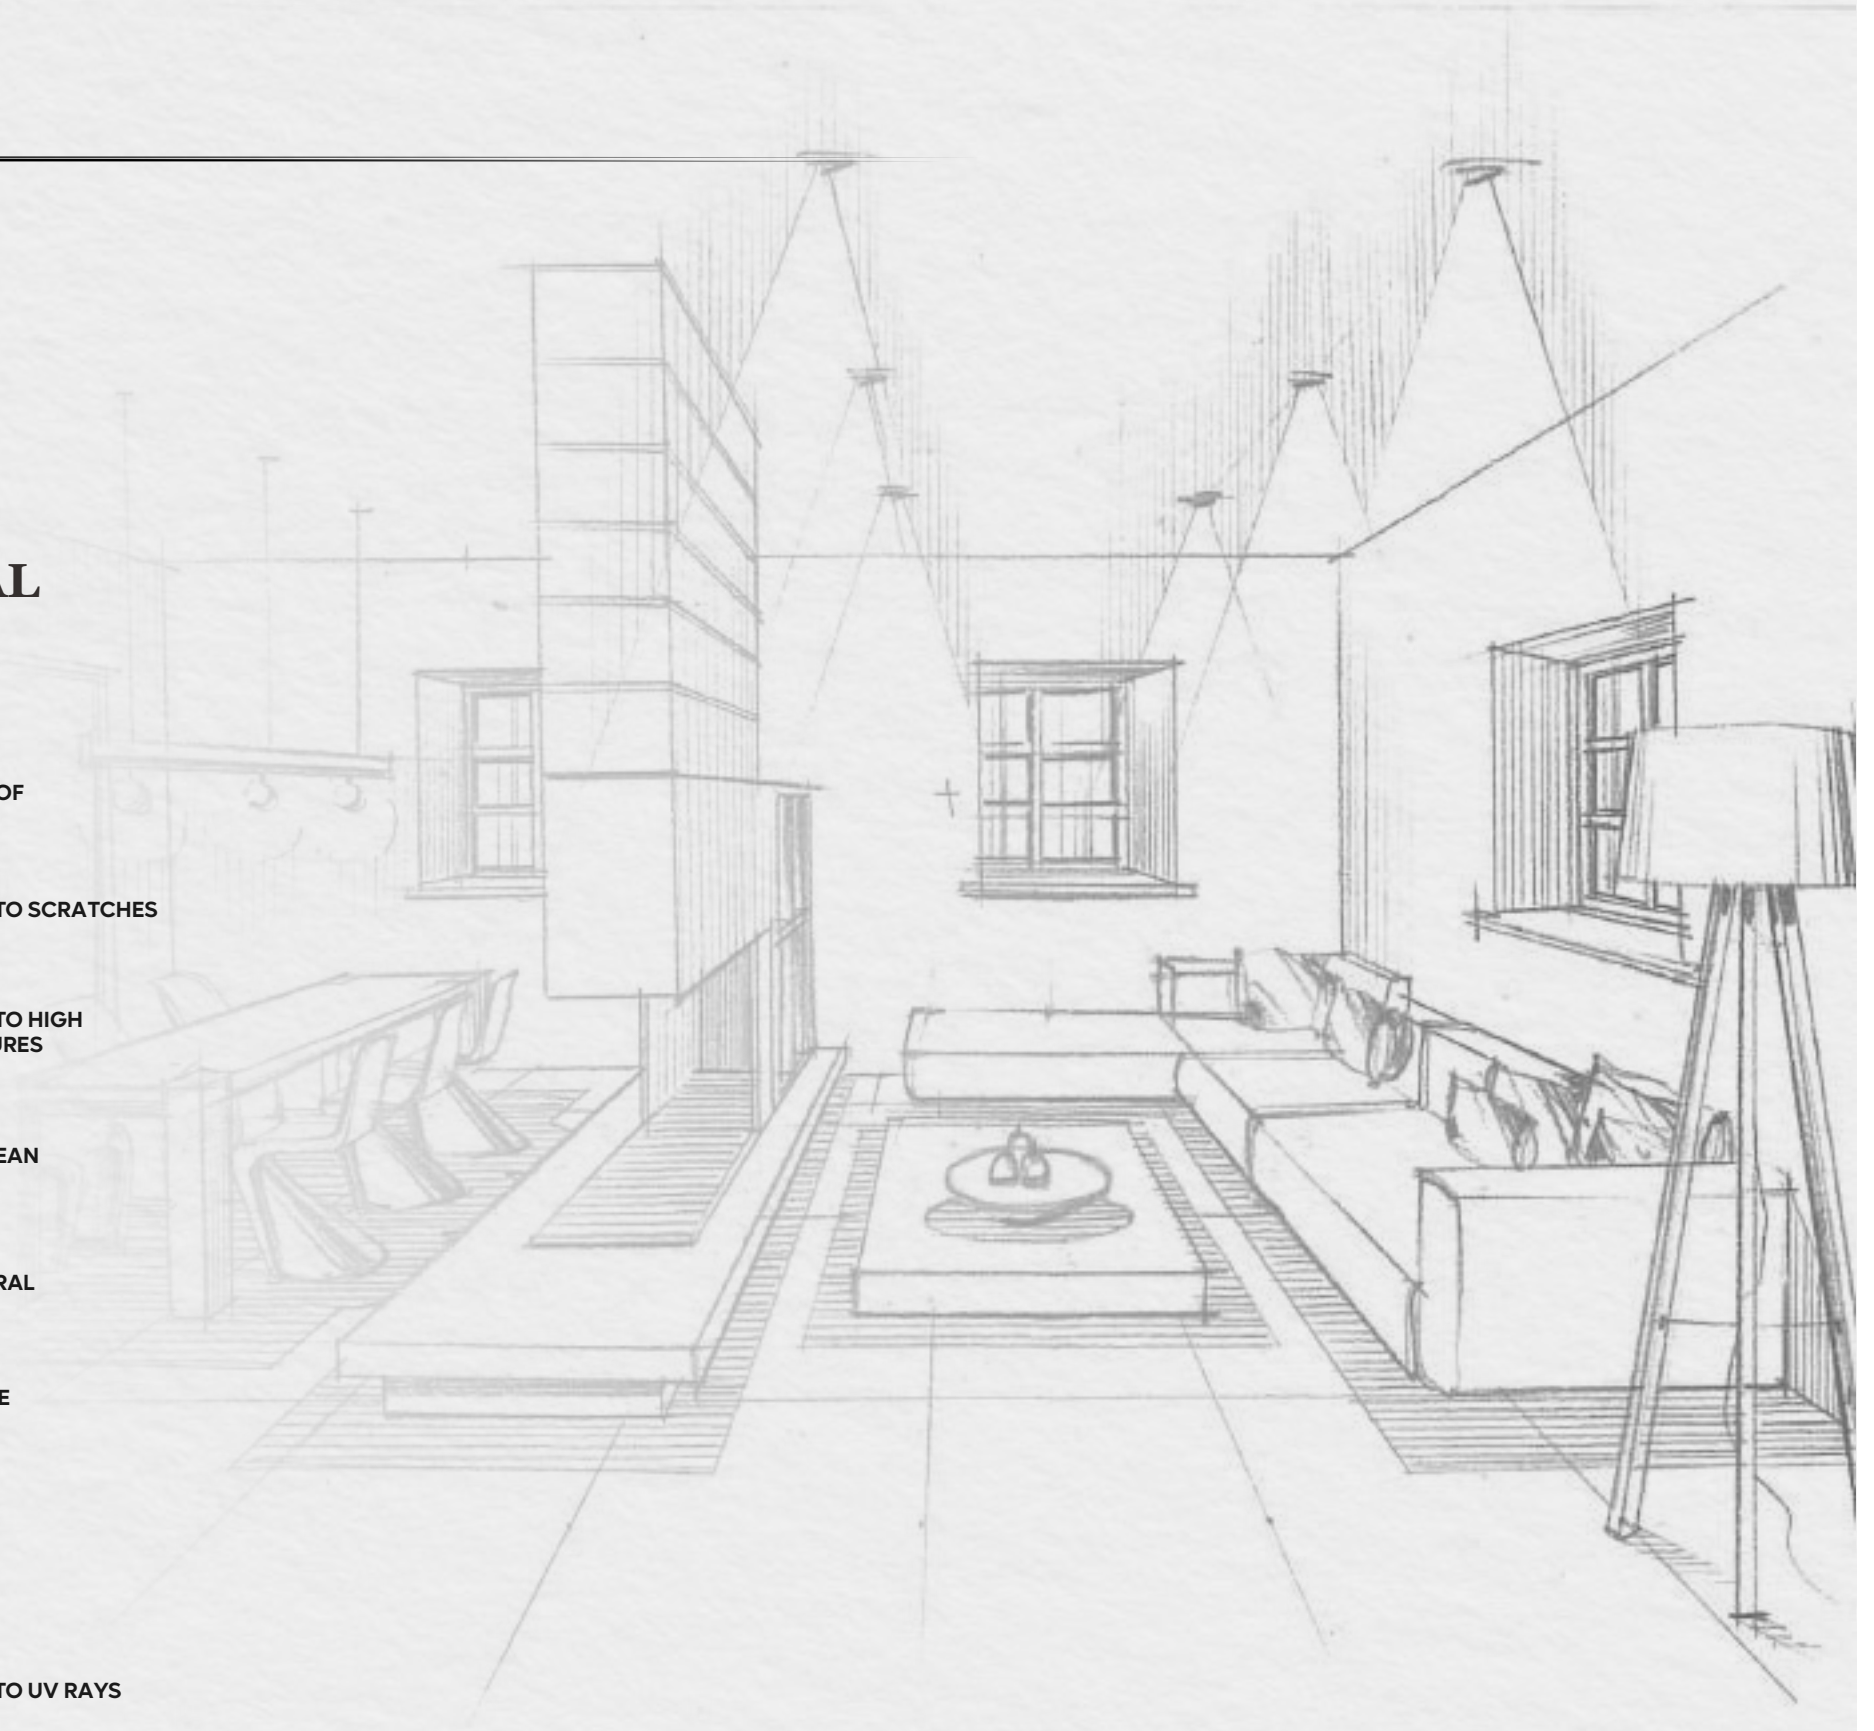

800x1600mm

Multi Color Carving Surface

APPLICATION Areas

KITCHEN COUNTERTOP

DINING TABLE

LIVING ROOM

FURNITURE

STAIRCASE

OFFICE TABLE

TABLE TOP

DOOR \ WINDOW
FRAME

TECHNICAL Features

WATERPROOF

RESISTANT TO SCRATCHES

RESISTANT TO HIGH
TEMPERATURES

EASY TO CLEAN

100% NATURAL

RECYCLABLE

HYGIENIC

RESISTANT TO UV RAYS