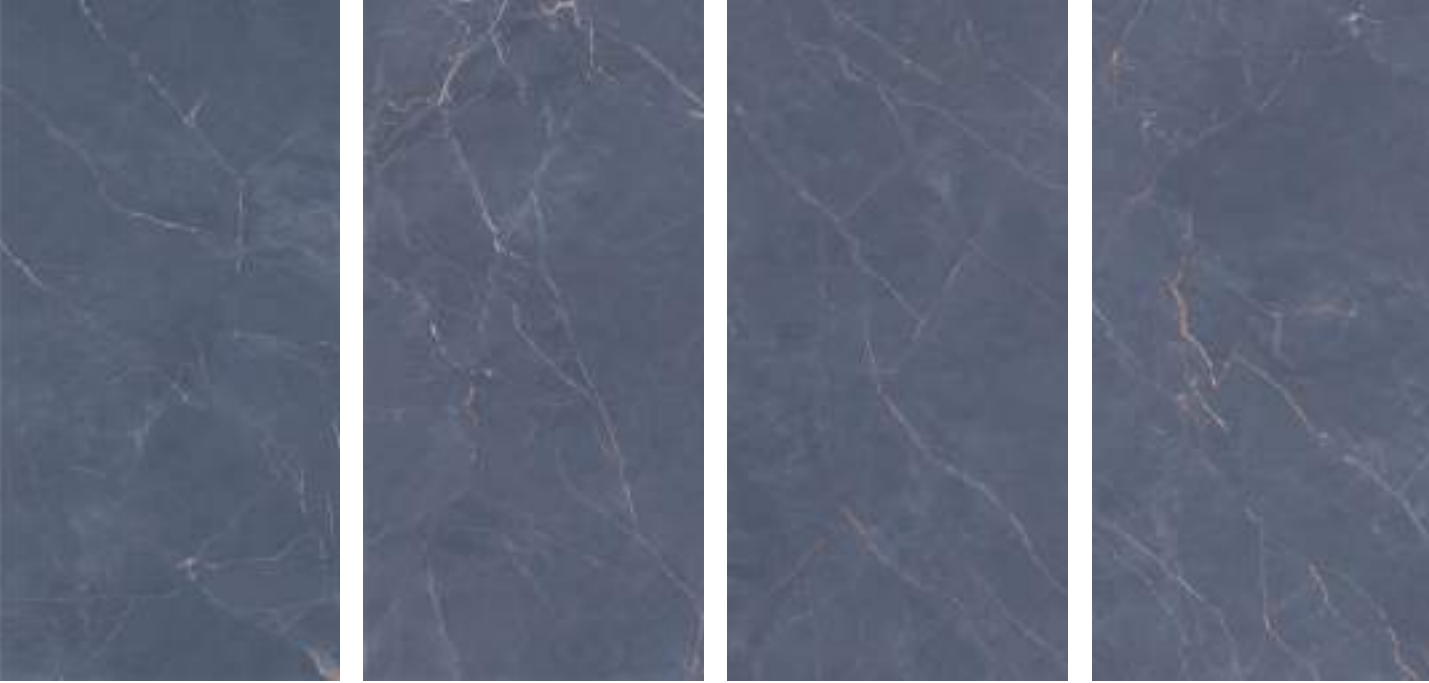

Touch for Virtual
360°

*Defined by simplicity
and sense of clam.*

**800X1600mm
Multi Color Carving
Random :04**

**FANTASY
DENIM**

**800X1600mm
Multi Color Carving
Random :04**

Touch for Virtual

Victoria
combination of art & architecture