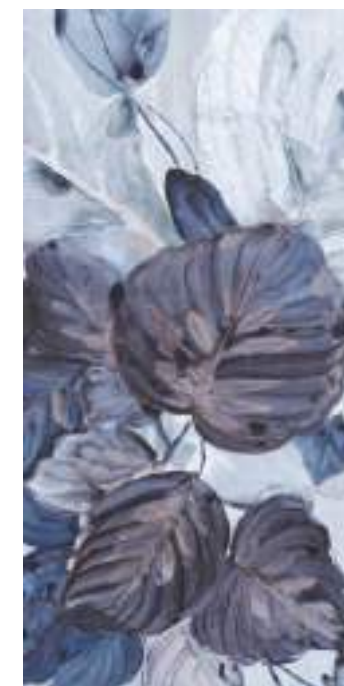

800x1600mm
Multi Color Carving

Victoria
combination of art & architecture

Victoria
combination of art & architecture

*The ingenuity of
aesthetic excellence.*

**DECO
FOGLIYA**

**800X1600mm
Multi Color Carving
Random :02**