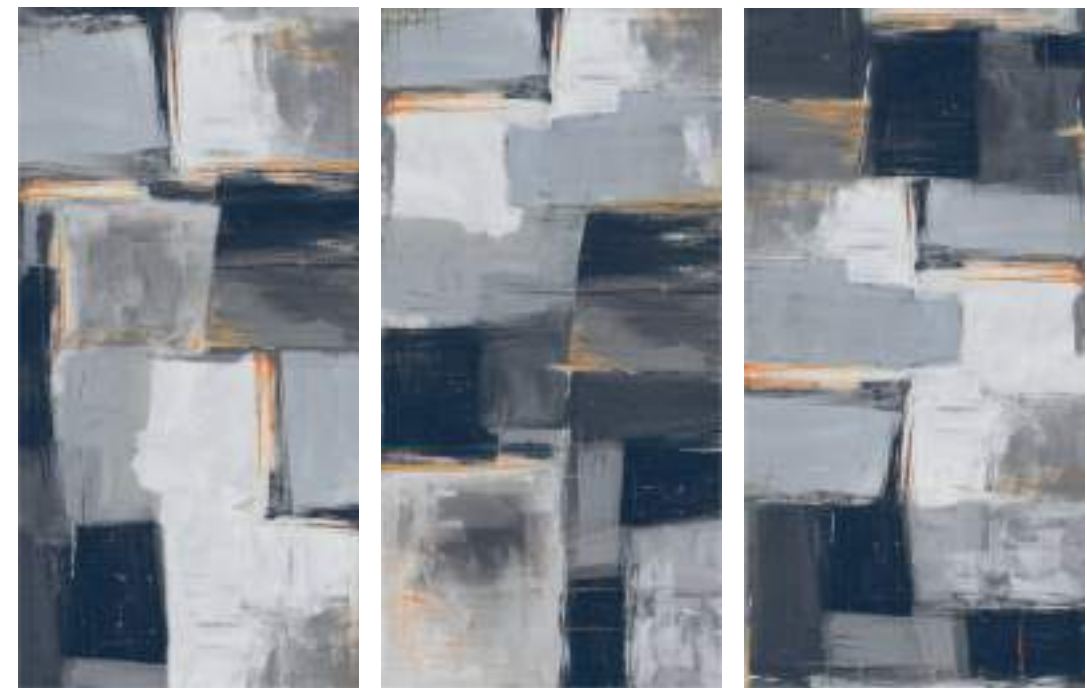

**DECO ART
GREY**

Victoria
combination of art & architecture

*For a stunning look
and elegance.*

Touch for Virtual
360°

**800X1600mm
Multi Color Carving
Random :03**