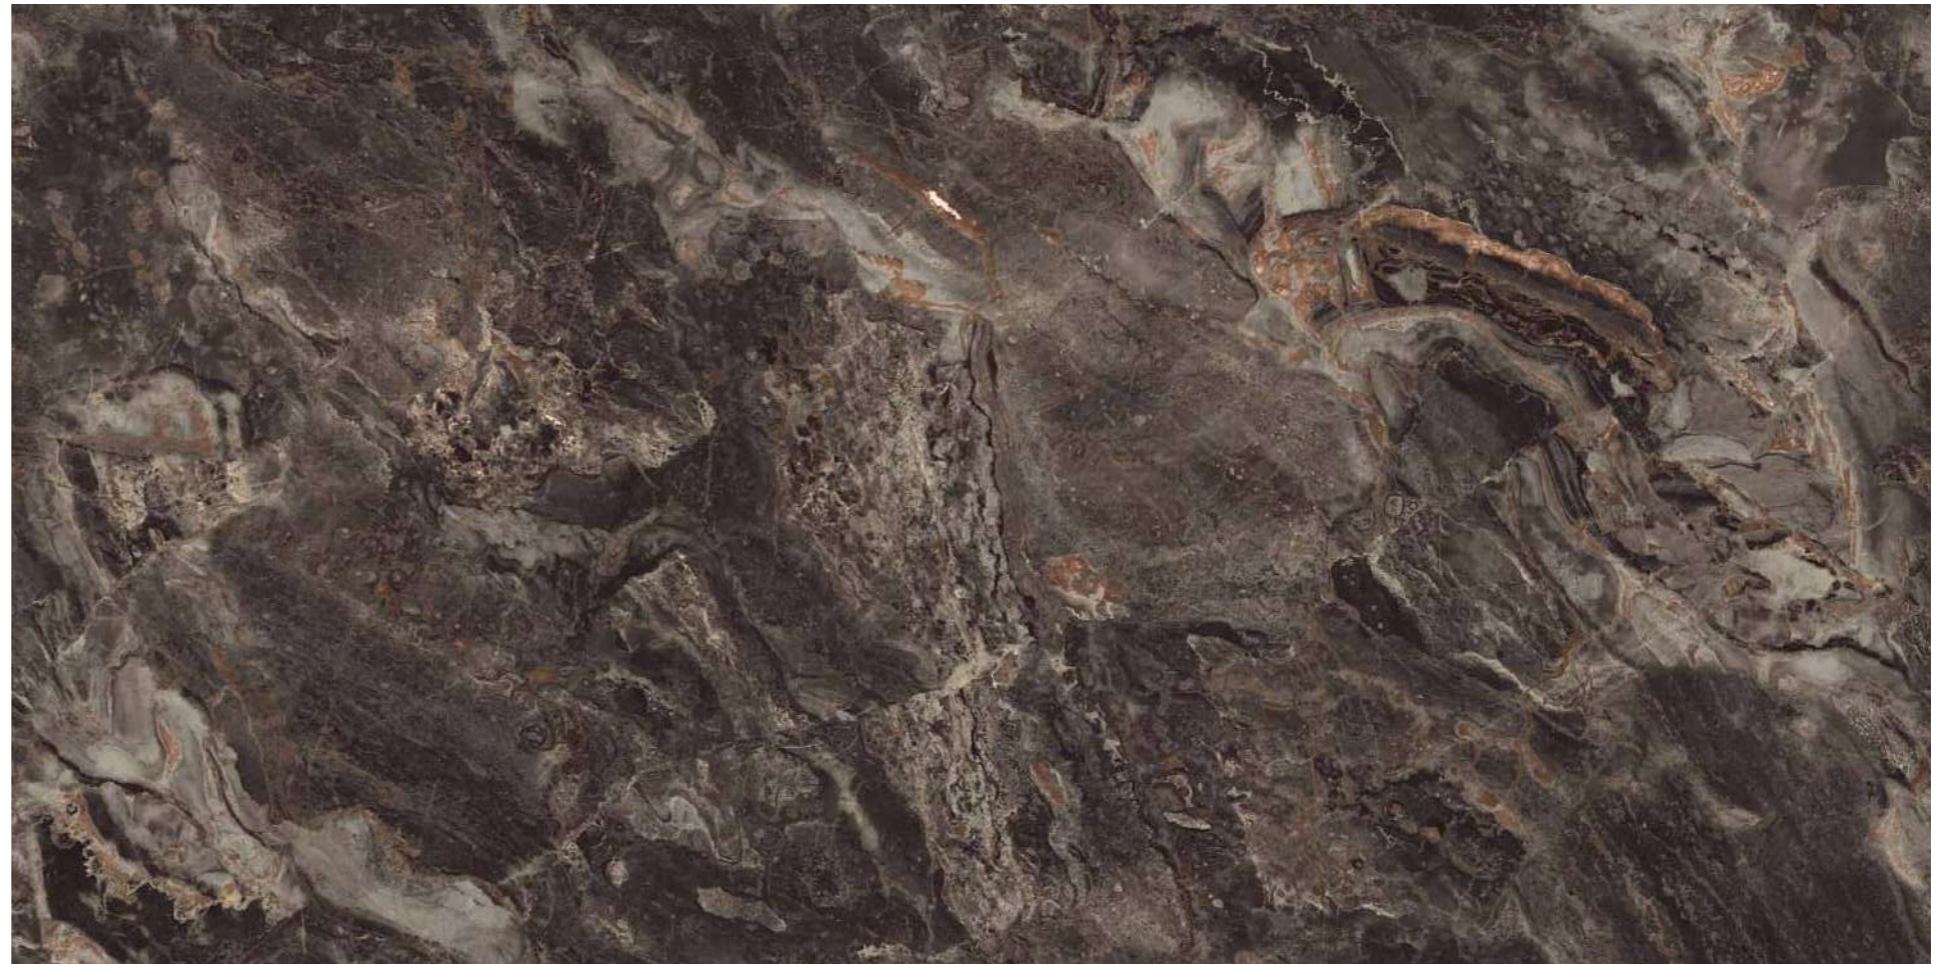

OBICO BROWN