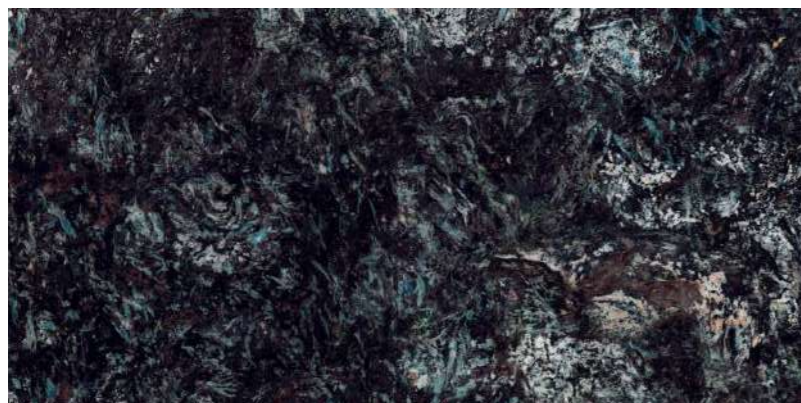

800x1600 mm

HIGH GLOSSY COLLECTION

elements of the
nature

CARNICO BLACK

800x1600 mm
High Glossy

Touch for Virtual

04

A reflection of
YOUR
Zeal