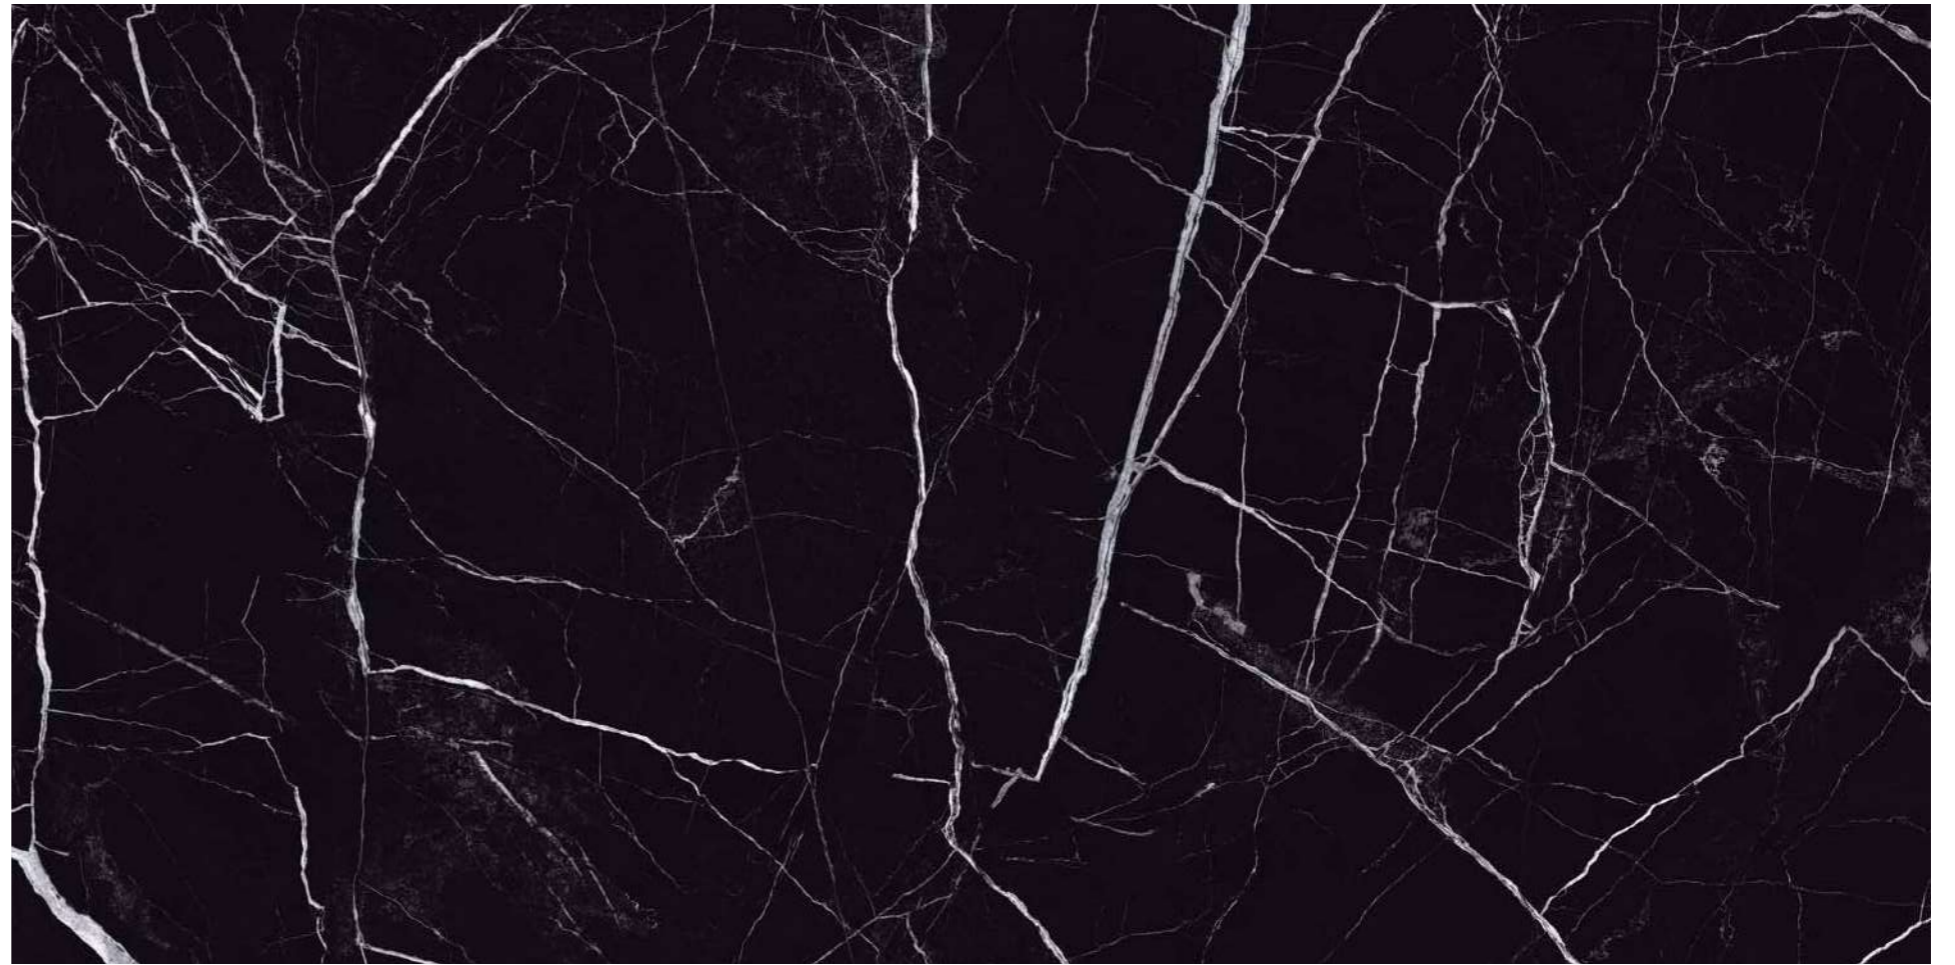

ARDI NERO

800x1600 mm
High Glossy

Touch for Virtual
360°

04