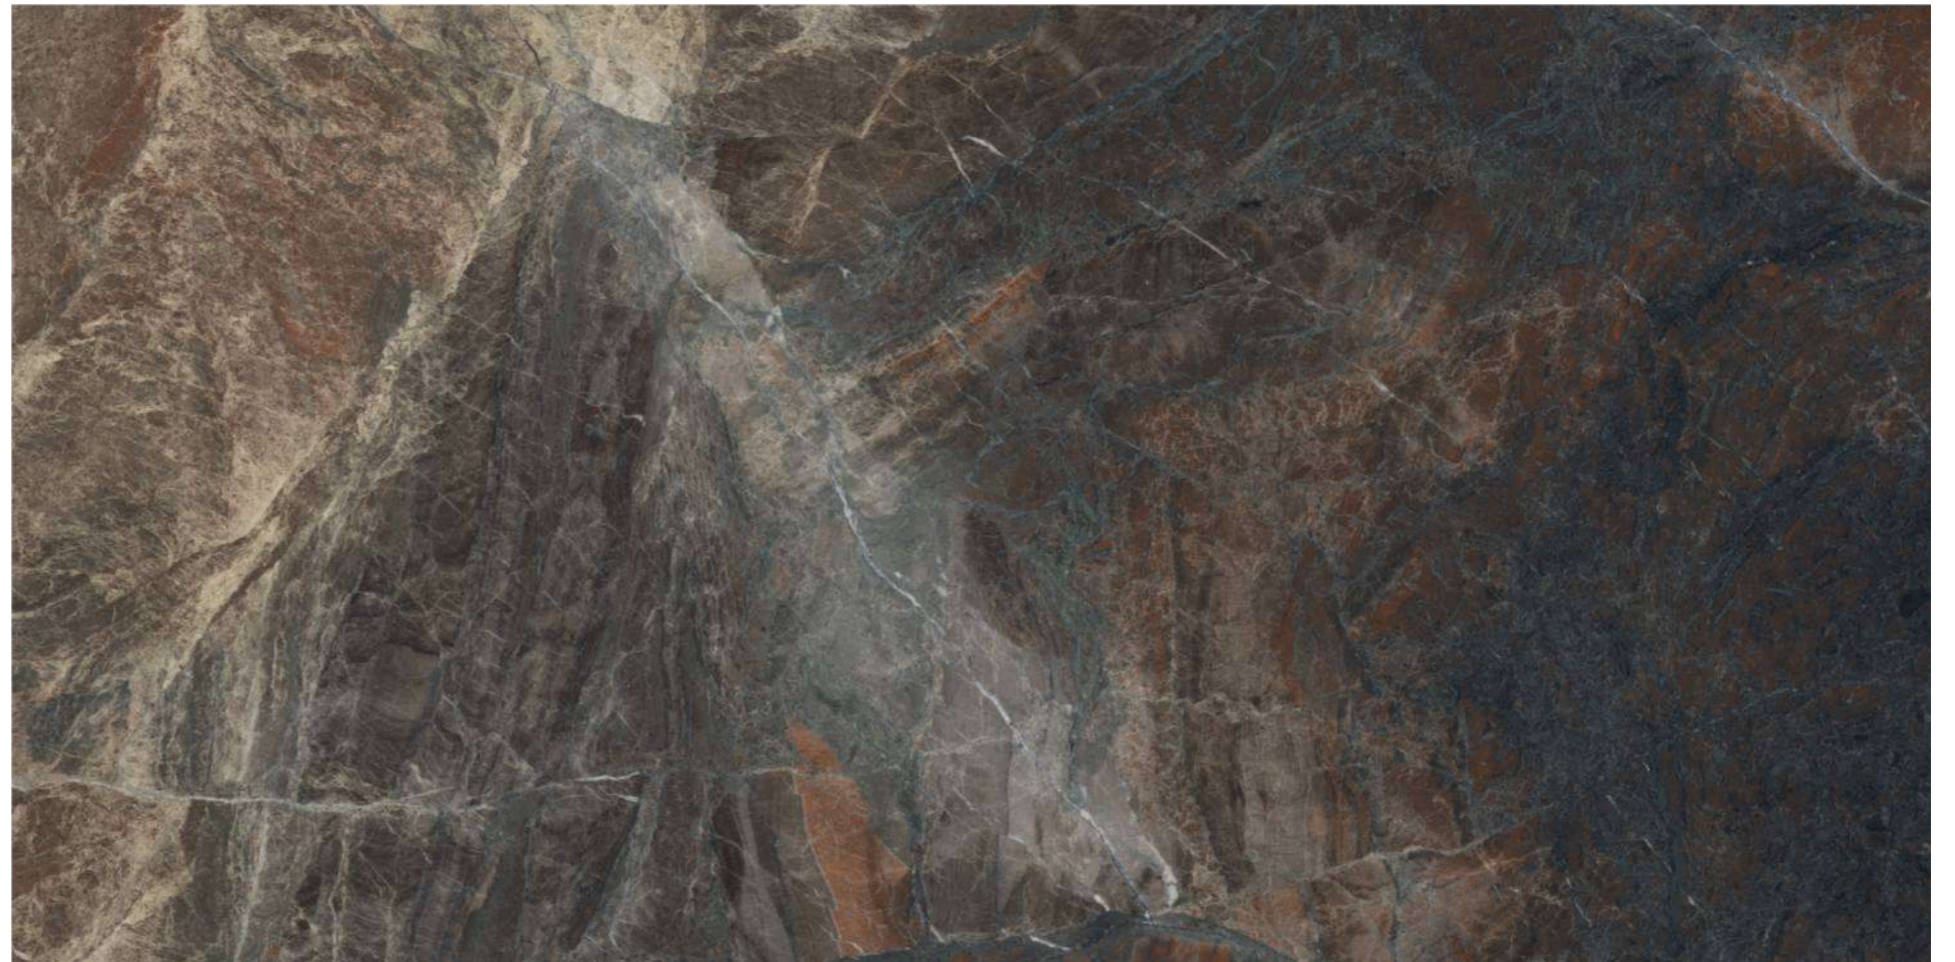

AMERICAN FENTACIYA

800x1600 mm

HIGH GLOSSY COLLECTION

**elements of the
nature**

AMERICAN FENTACIYA

800x1600 mm
High Glossy

Touch for Virtual
360°

04