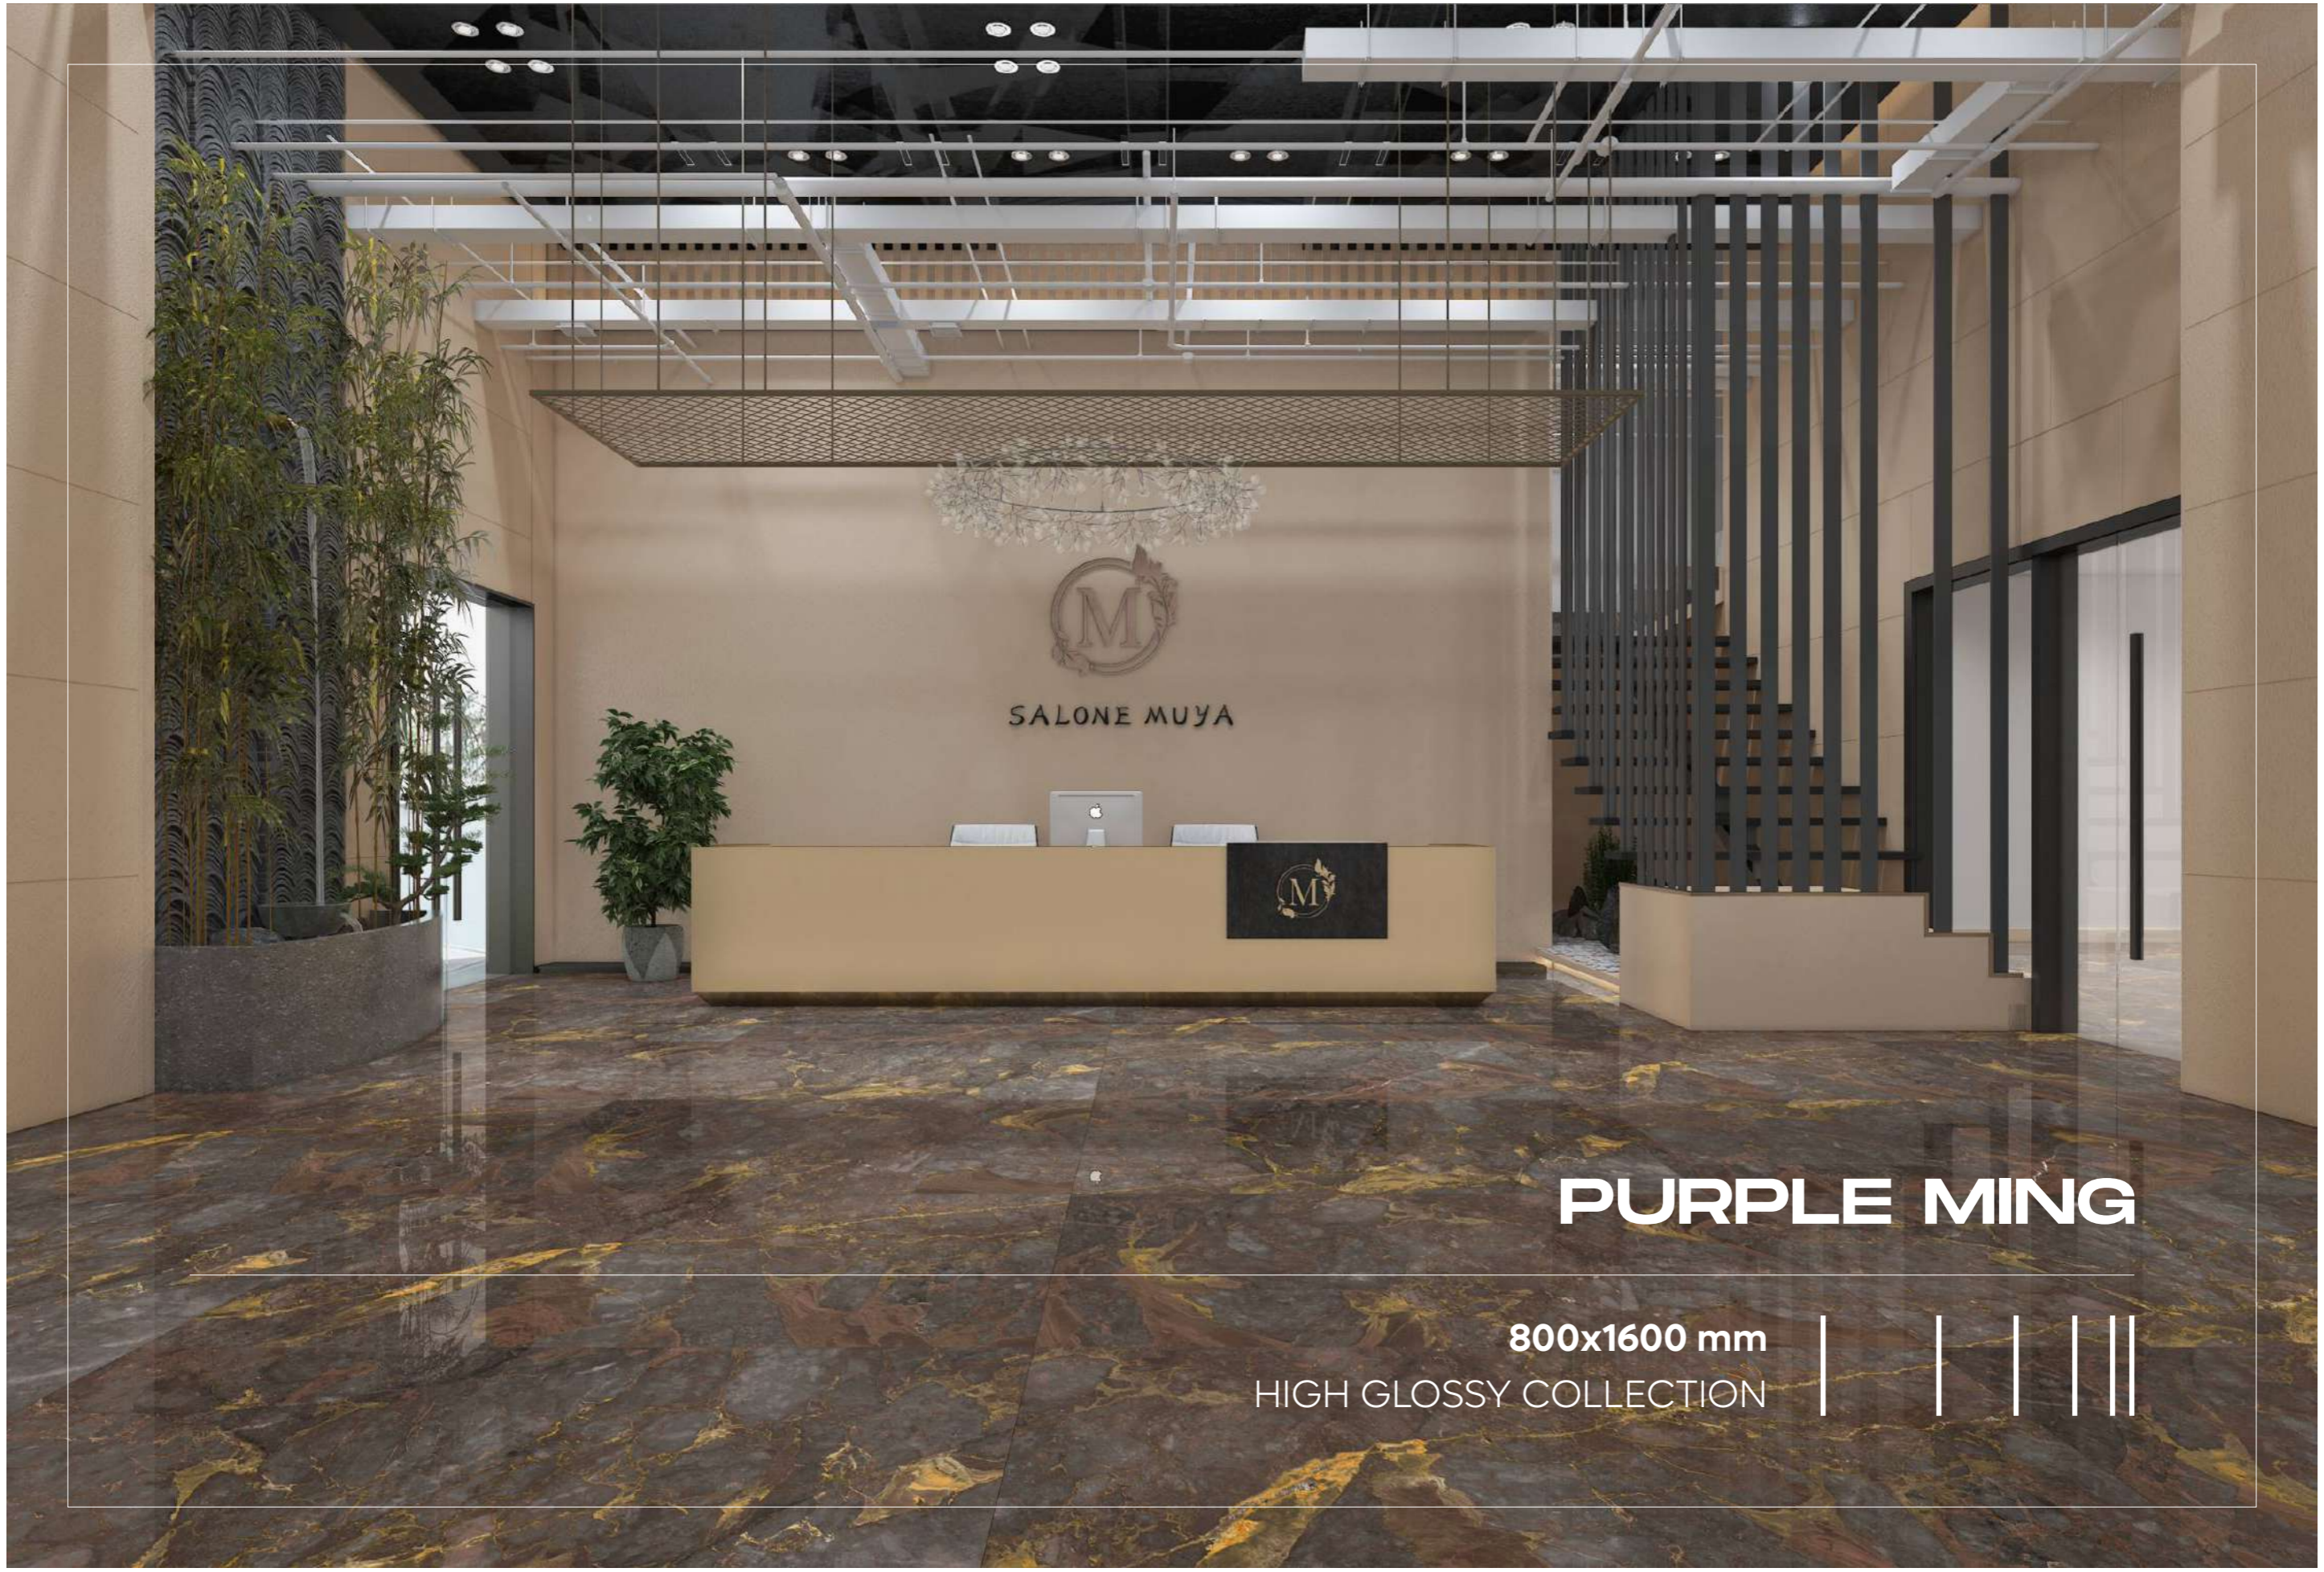

M
SALONE MUVA

PURPLE MING

800x1600 mm
HIGH GLOSSY COLLECTION

**elements of the
nature**

PURPLE MING

800x1600 mm
High Glossy

Touch for Virtual

04