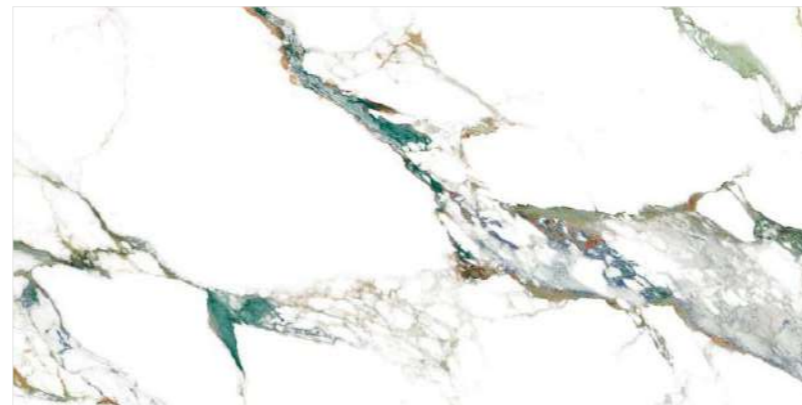

QUEBE MULTI

800x1600 mm
High Glossy

Touch for Virtual

04