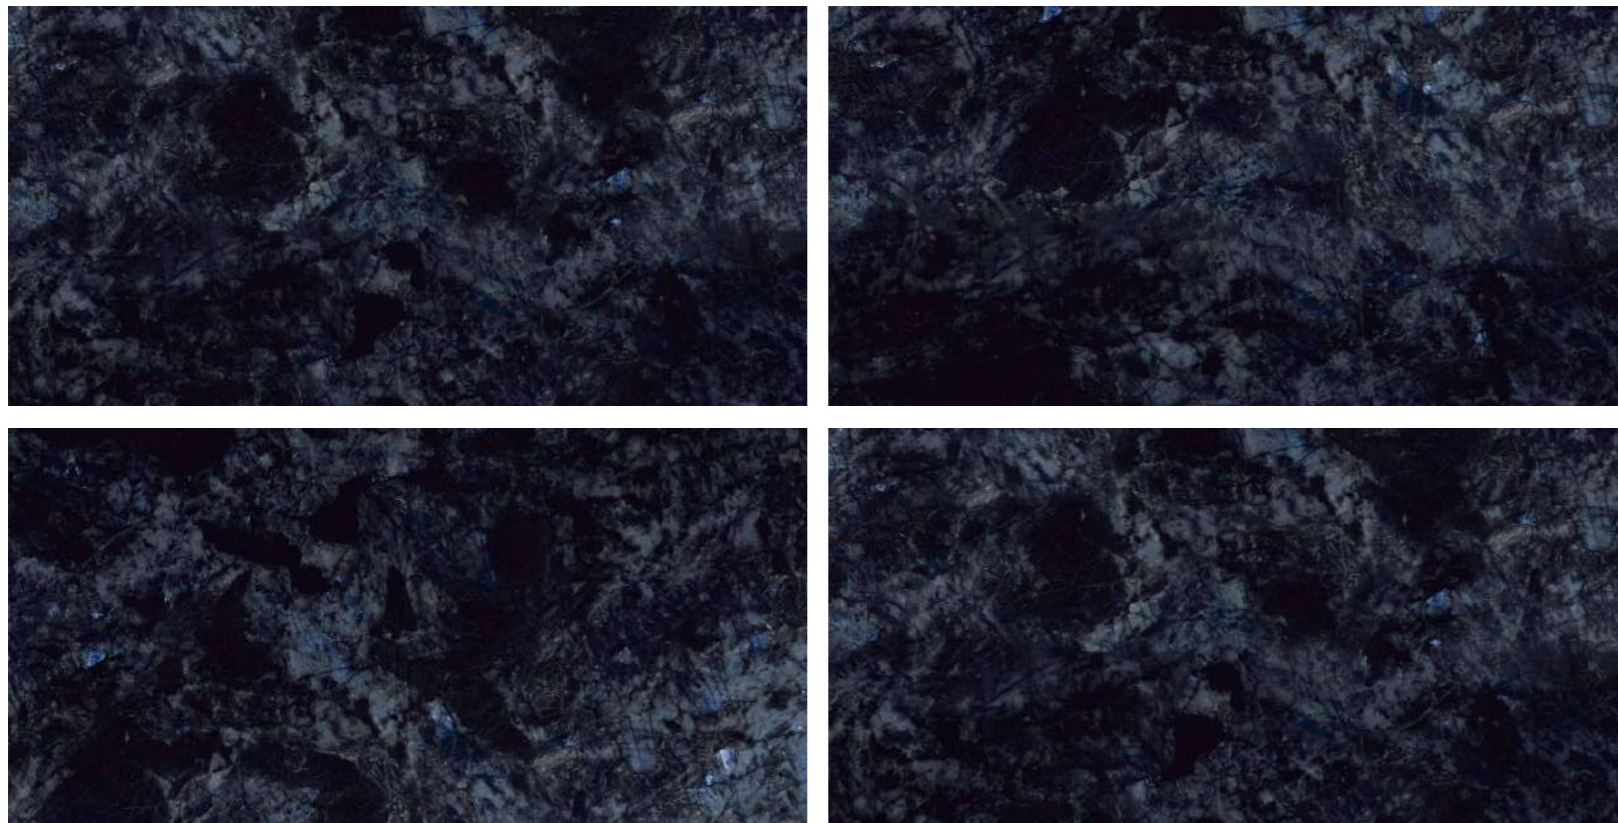

**MITICA
BLUE**

MITICA BLUE

800x1600 mm
HIGH GLOSSY COLLECTION

**elements of the
nature**

MITICA BLUE

800x1600 mm
High Glossy

Touch for Virtual

03