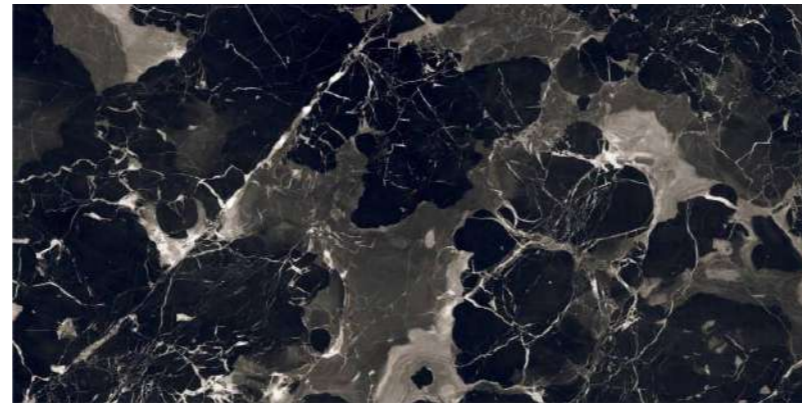

MIRROR
COLLECTION

**BLACK
ROSE**

BLACK ROSE

800x1600 mm

HIGH GLOSSY COLLECTION

elements of the
nature

BLACK ROSE

800x1600 mm
High Glossy