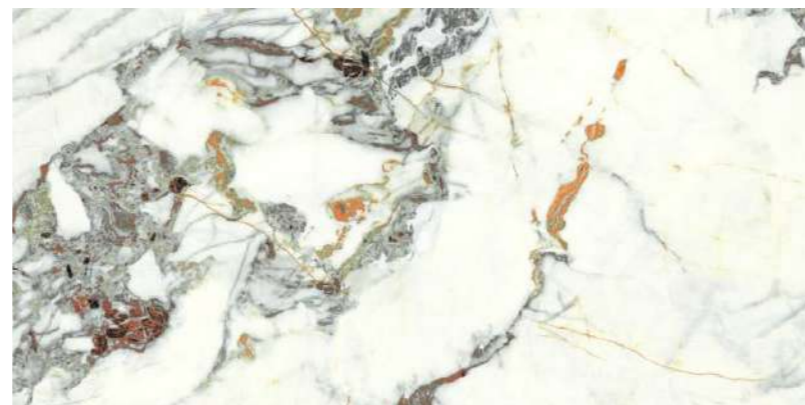

FUSION MINT

800x1600 mm
High Glossy

Touch for Virtual

04