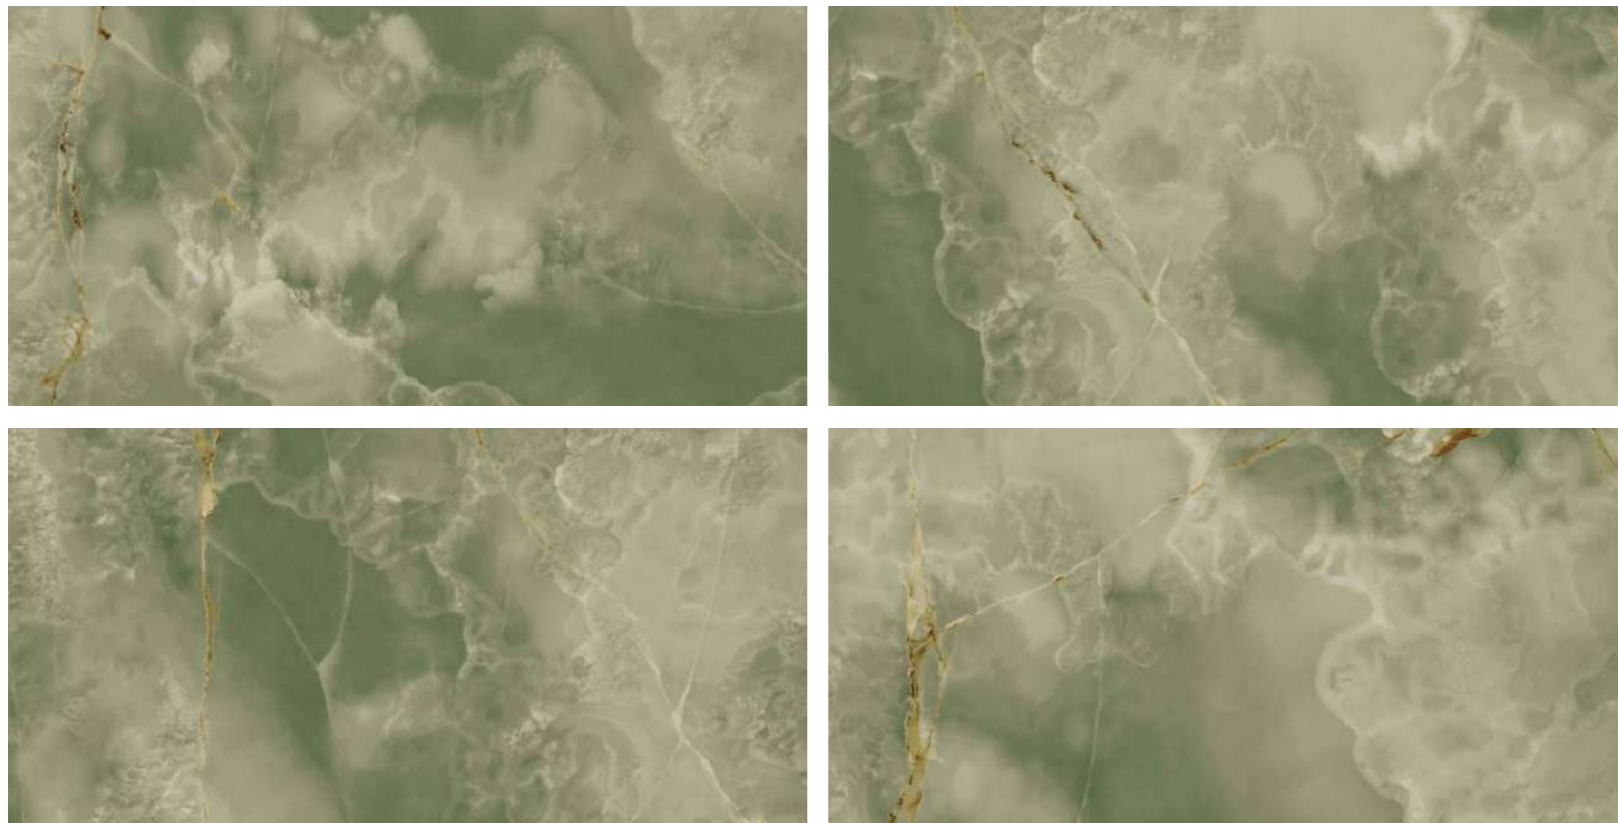

HIGH GLOSSY COLLECTION

**elements of the
nature**

MILAN ONXY MOSS

800x1600 mm
High Glossy

Touch for Virtual
360°

04

A reflection of
YOUR
Fantasy

MIRROR
COLLECTION