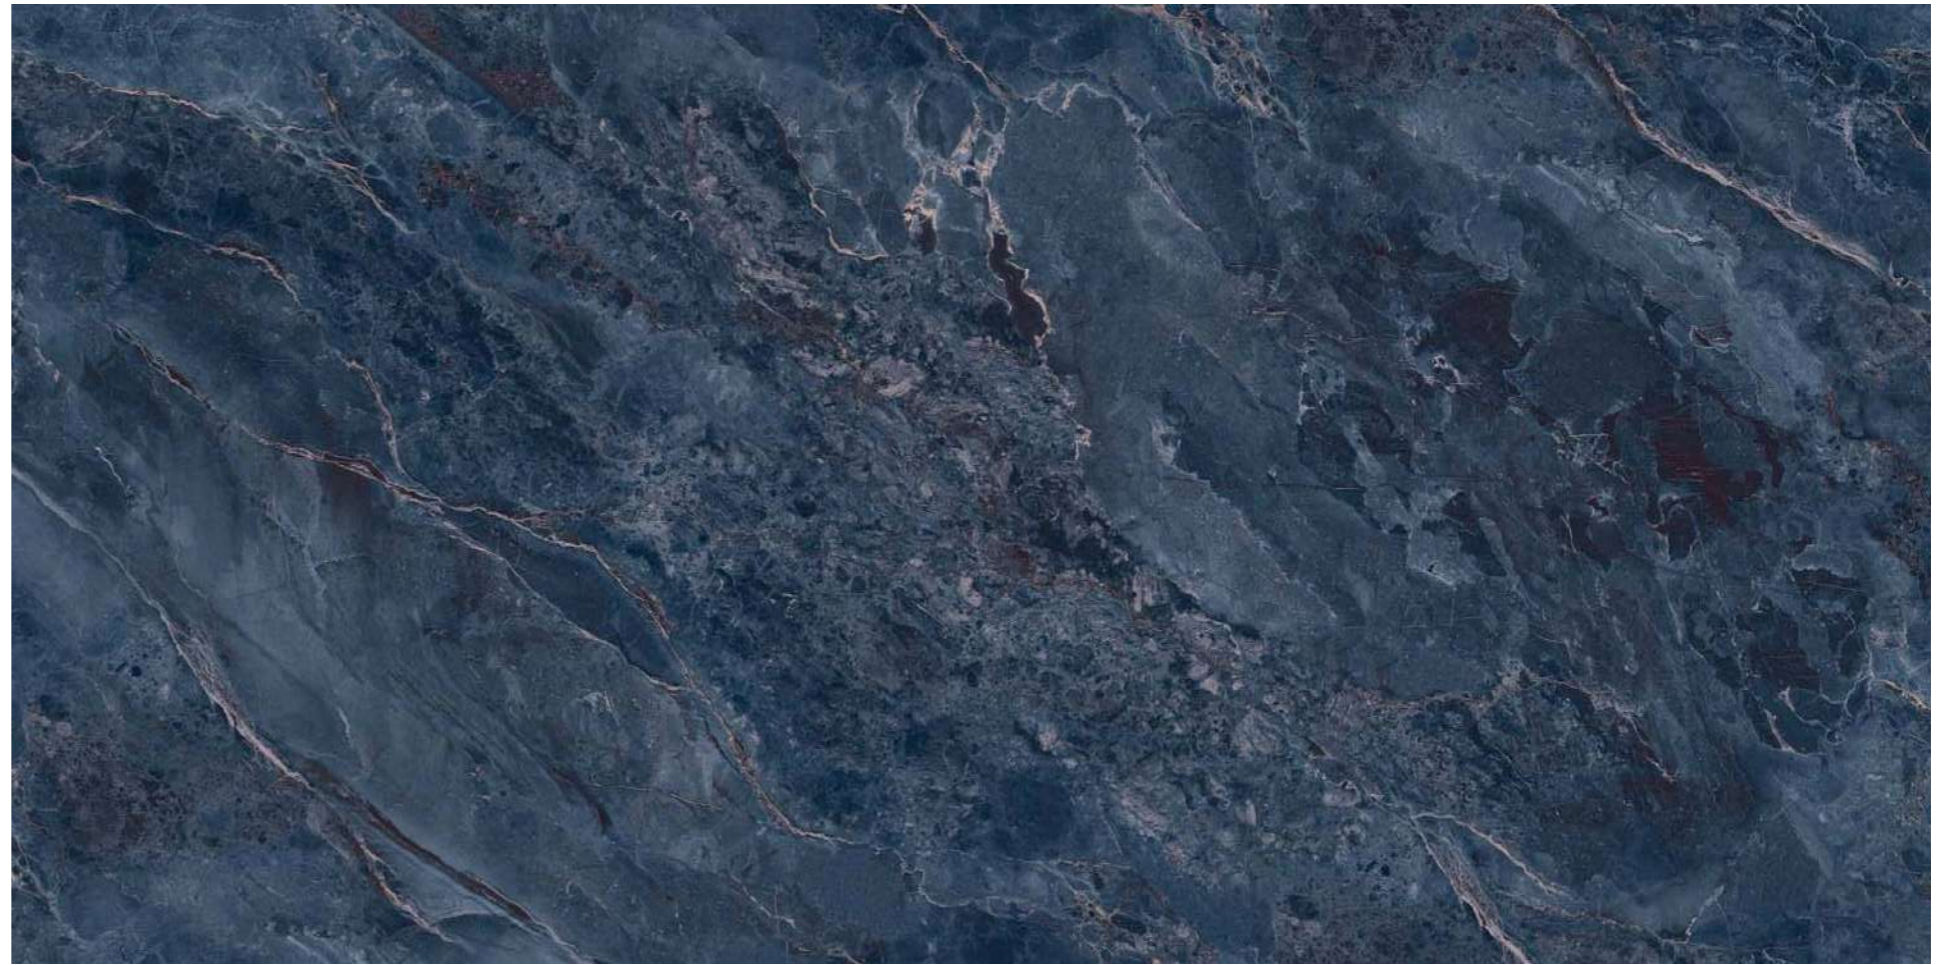

RHYOLITE AZUL

800x1600 mm

HIGH GLOSSY COLLECTION

**elements of the
nature**

RHYOLITE AZUL

800x1600 mm
High Glossy

Touch for Virtual

04