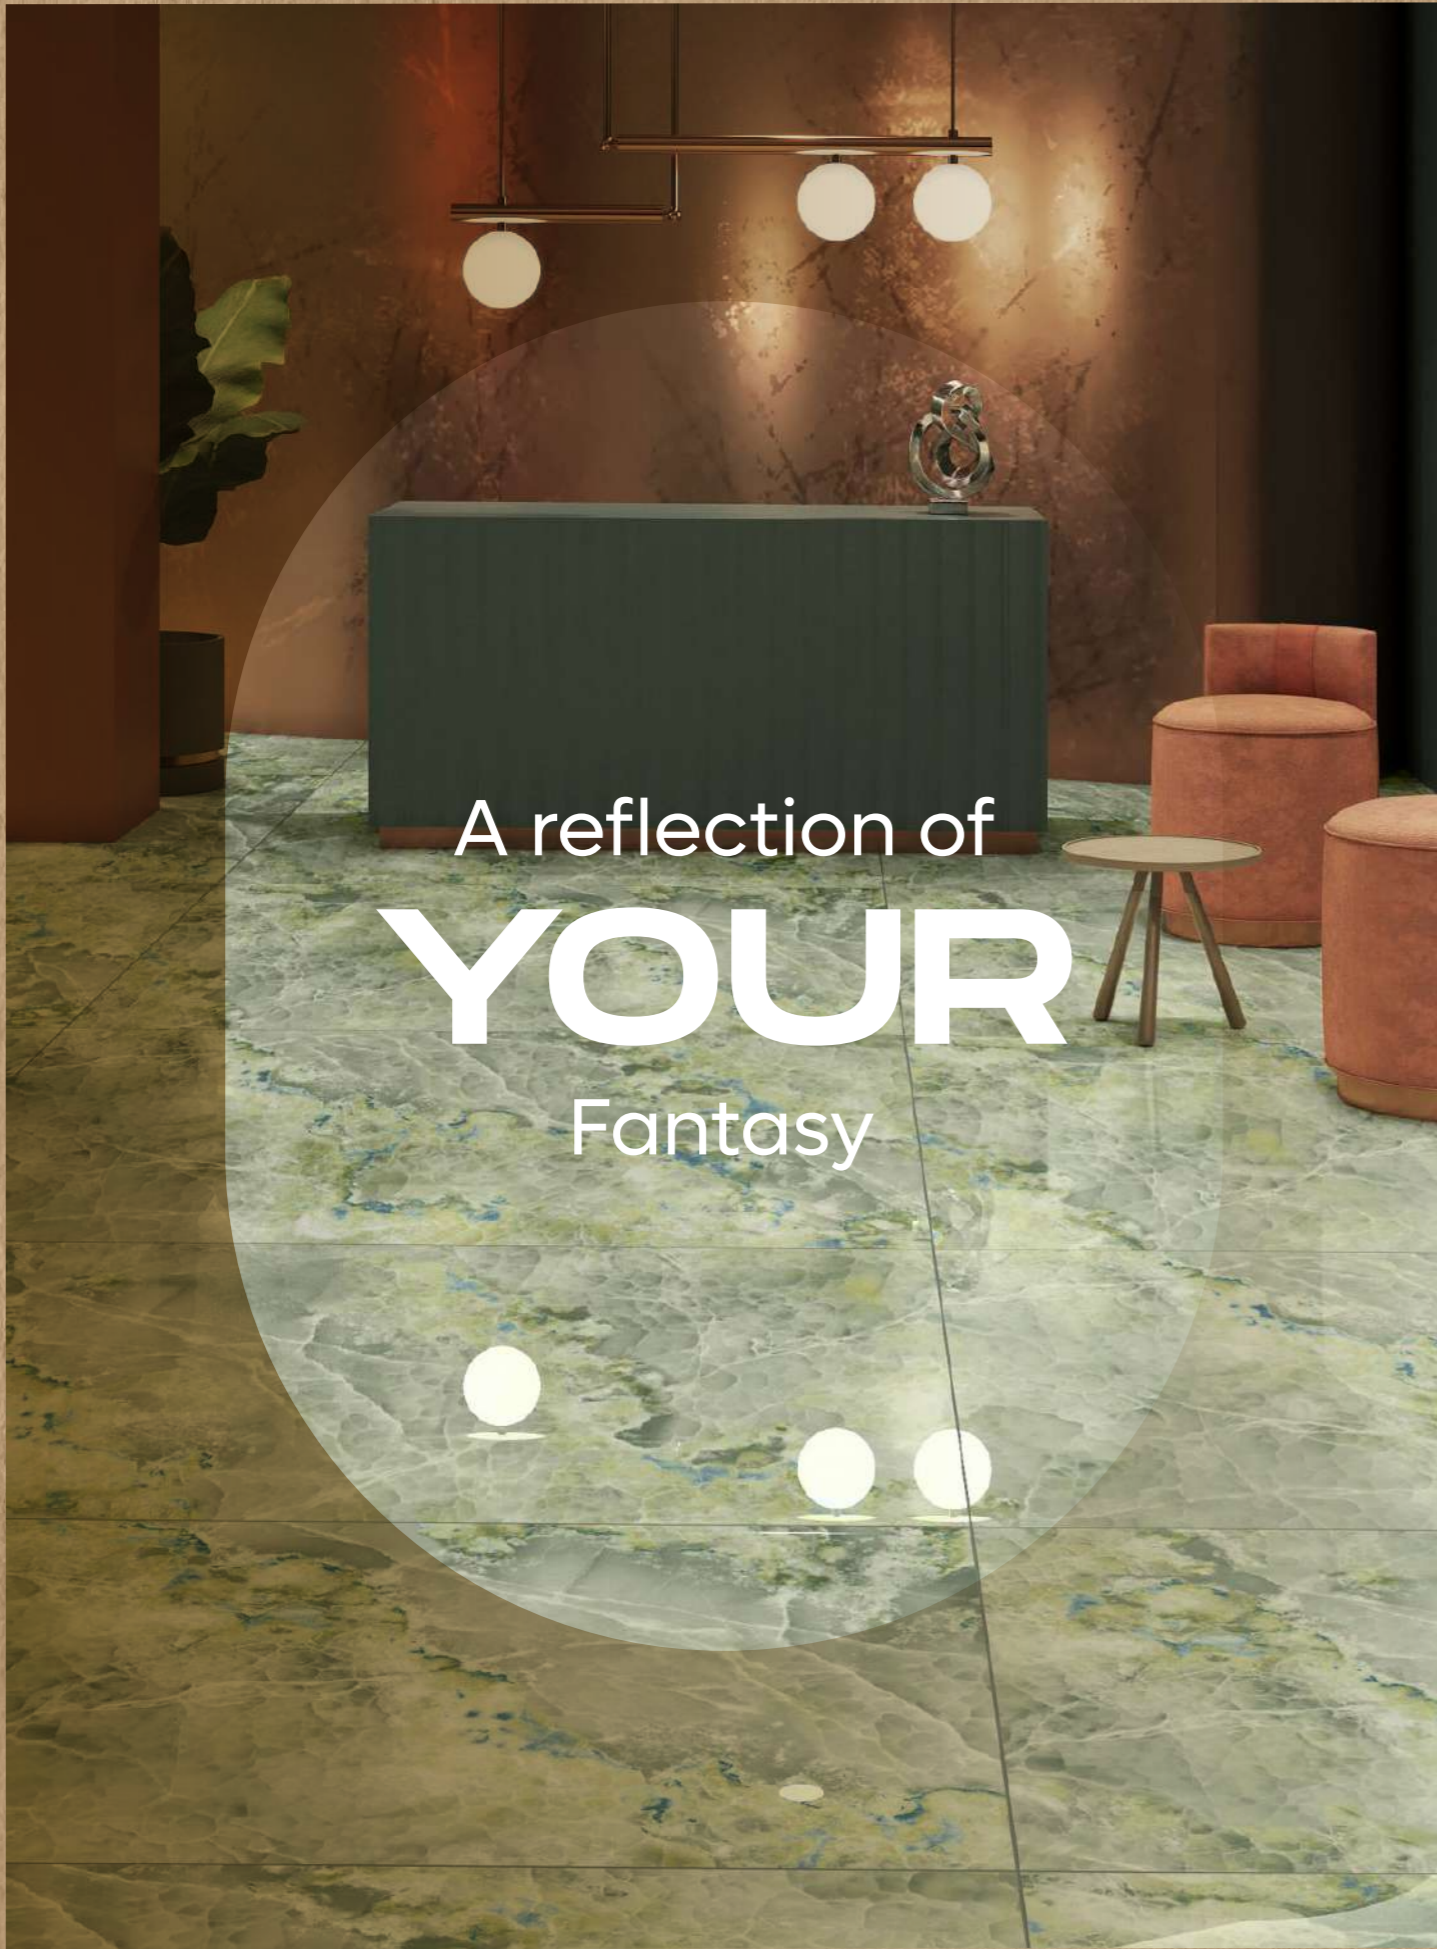

HIGH GLOSSY COLLECTION

**elements of the
nature**

JADORE FERN

800x1600 mm
High Glossy

Touch for Virtual

04

A reflection of
YOUR
Fantasy

MIRROR
COLLECTION