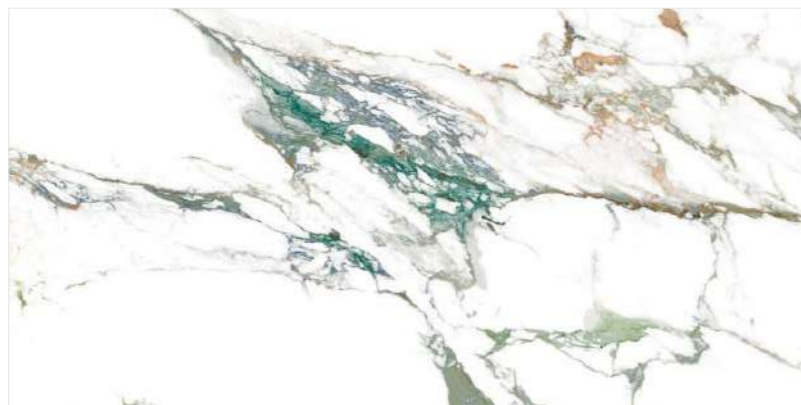

QUEBE MULTI

800x1600 mm
High Glossy

Touch for Virtual

04