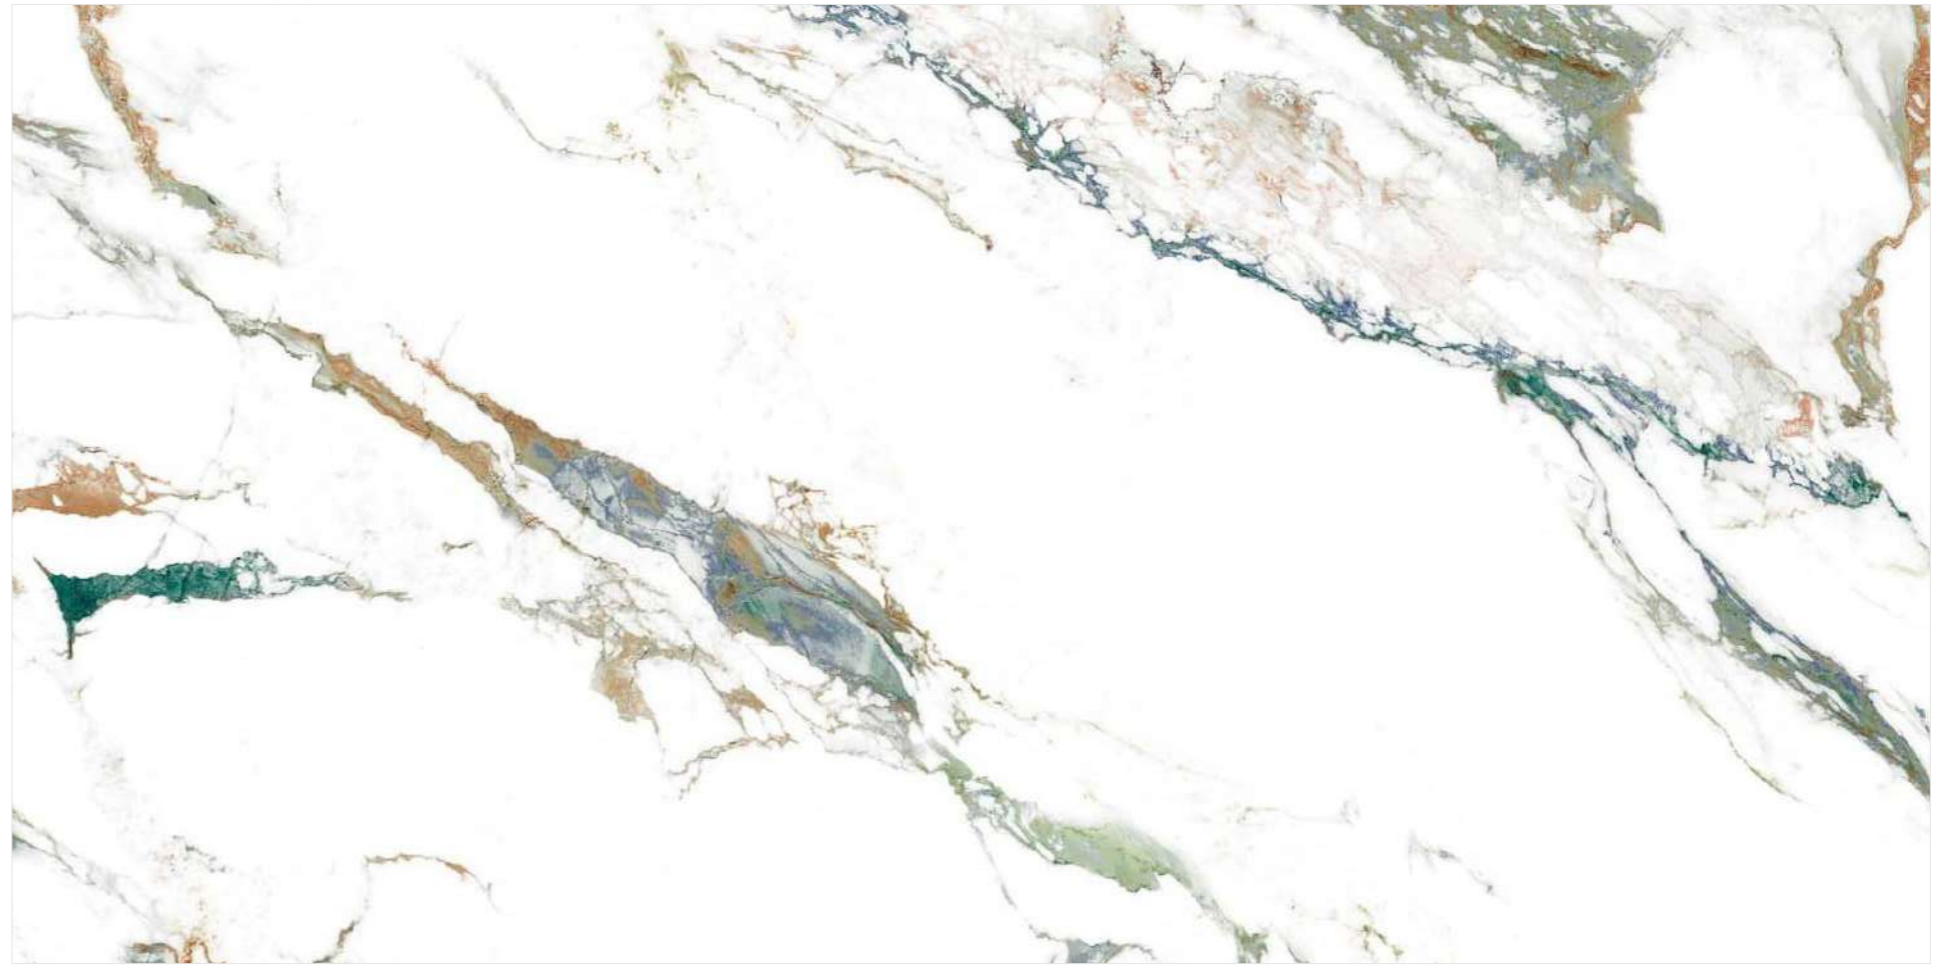

QUEBE MULTI

800x1600 mm
High Glossy

Touch for Virtual

04