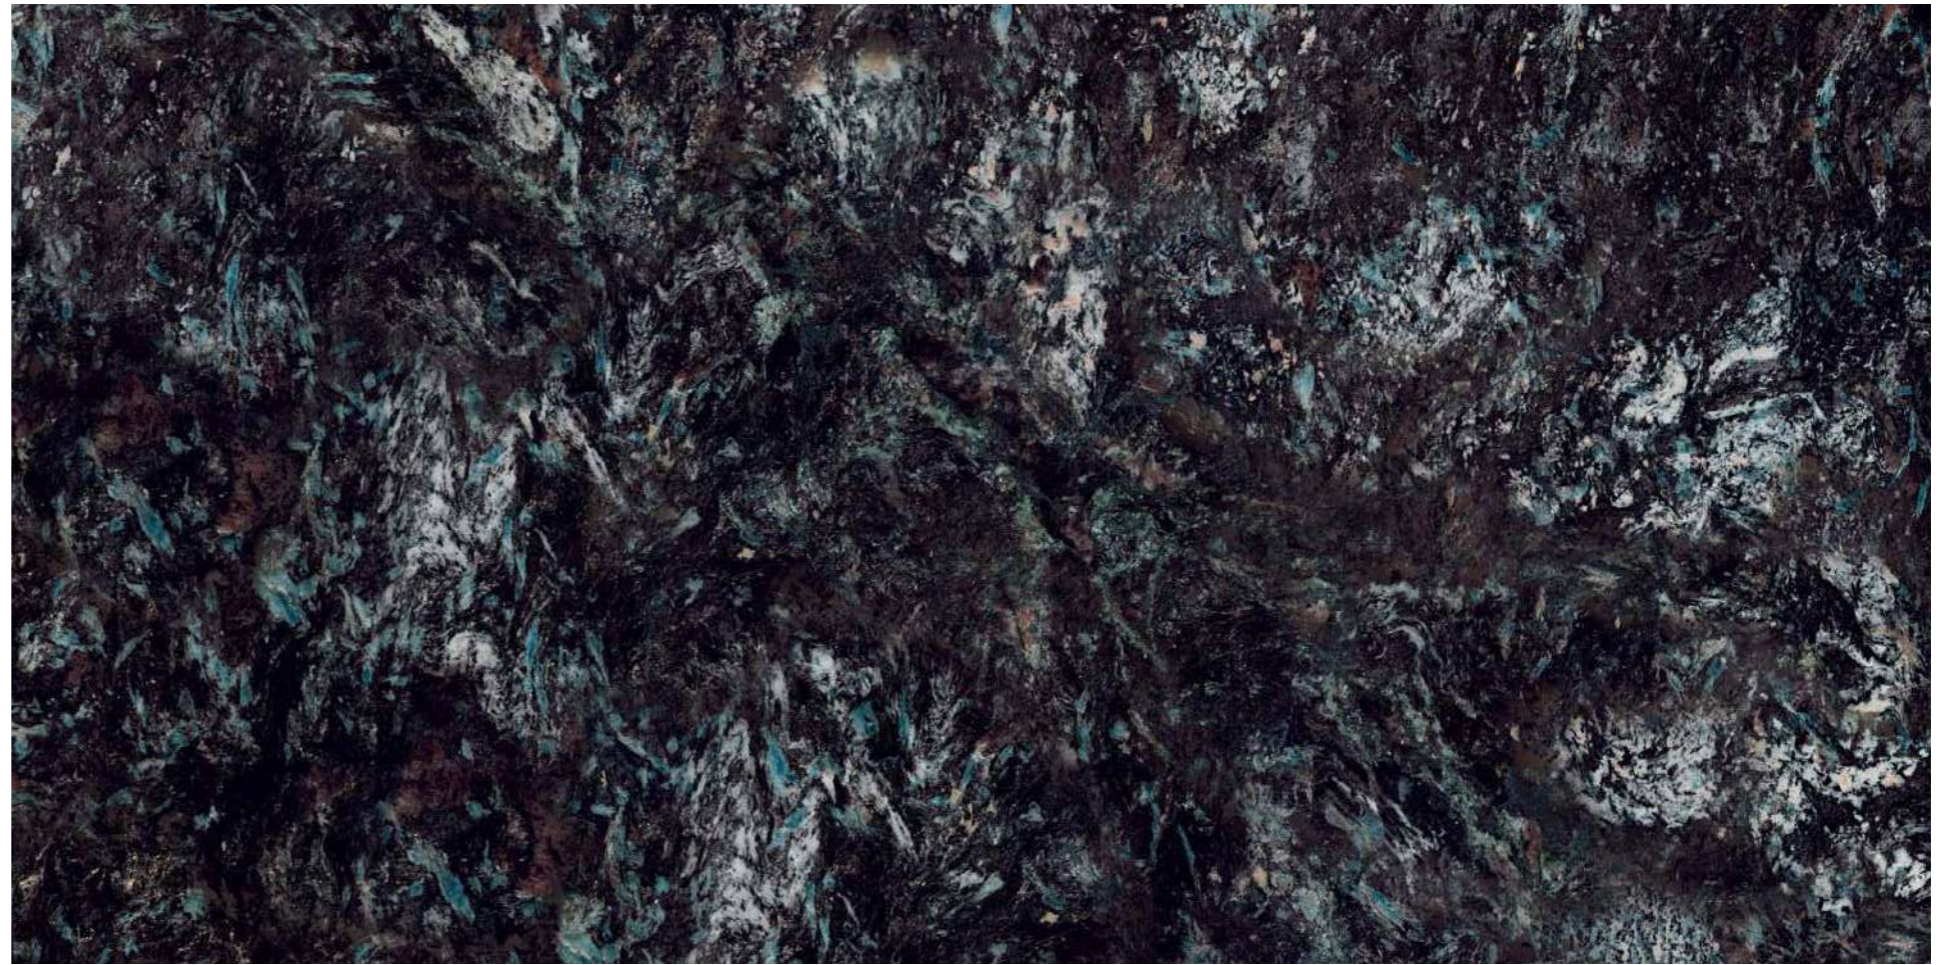

elements of the
nature

CARNICO BLACK

800x1600 mm
High Glossy

Touch for Virtual

04