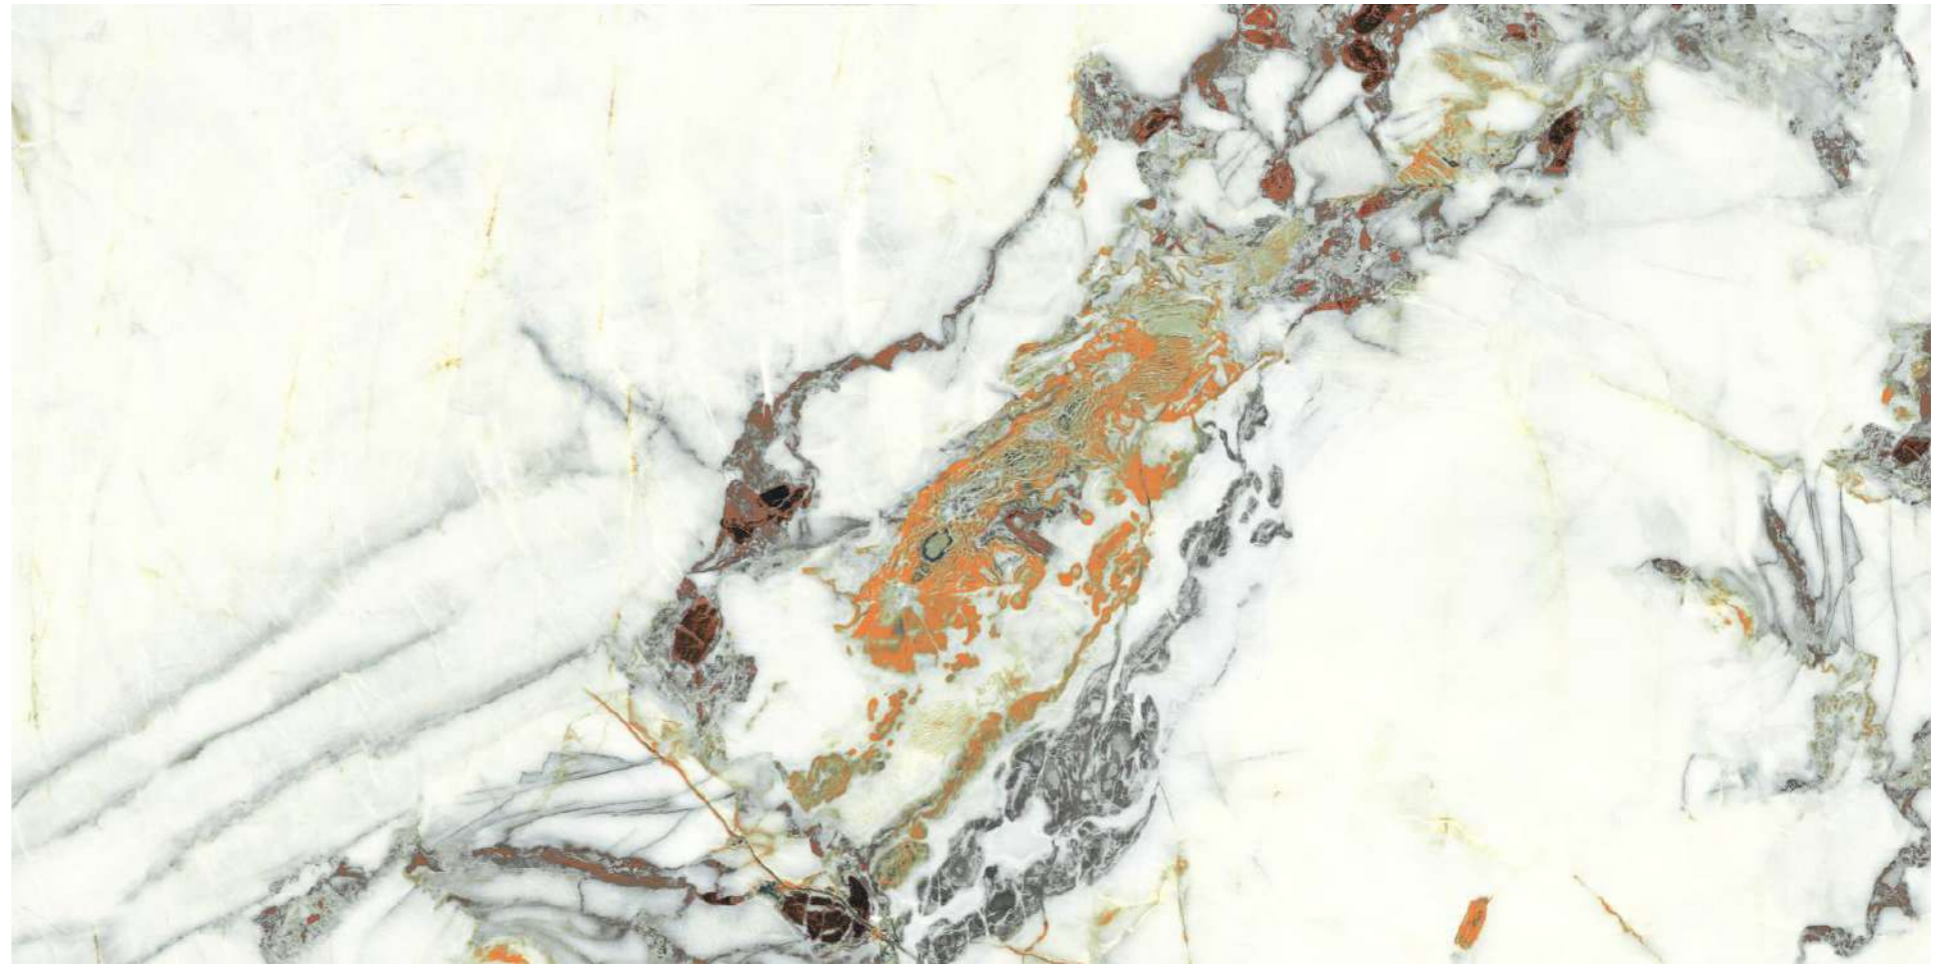

FUSION MINT

800x1600 mm
High Glossy

Touch for Virtual

04