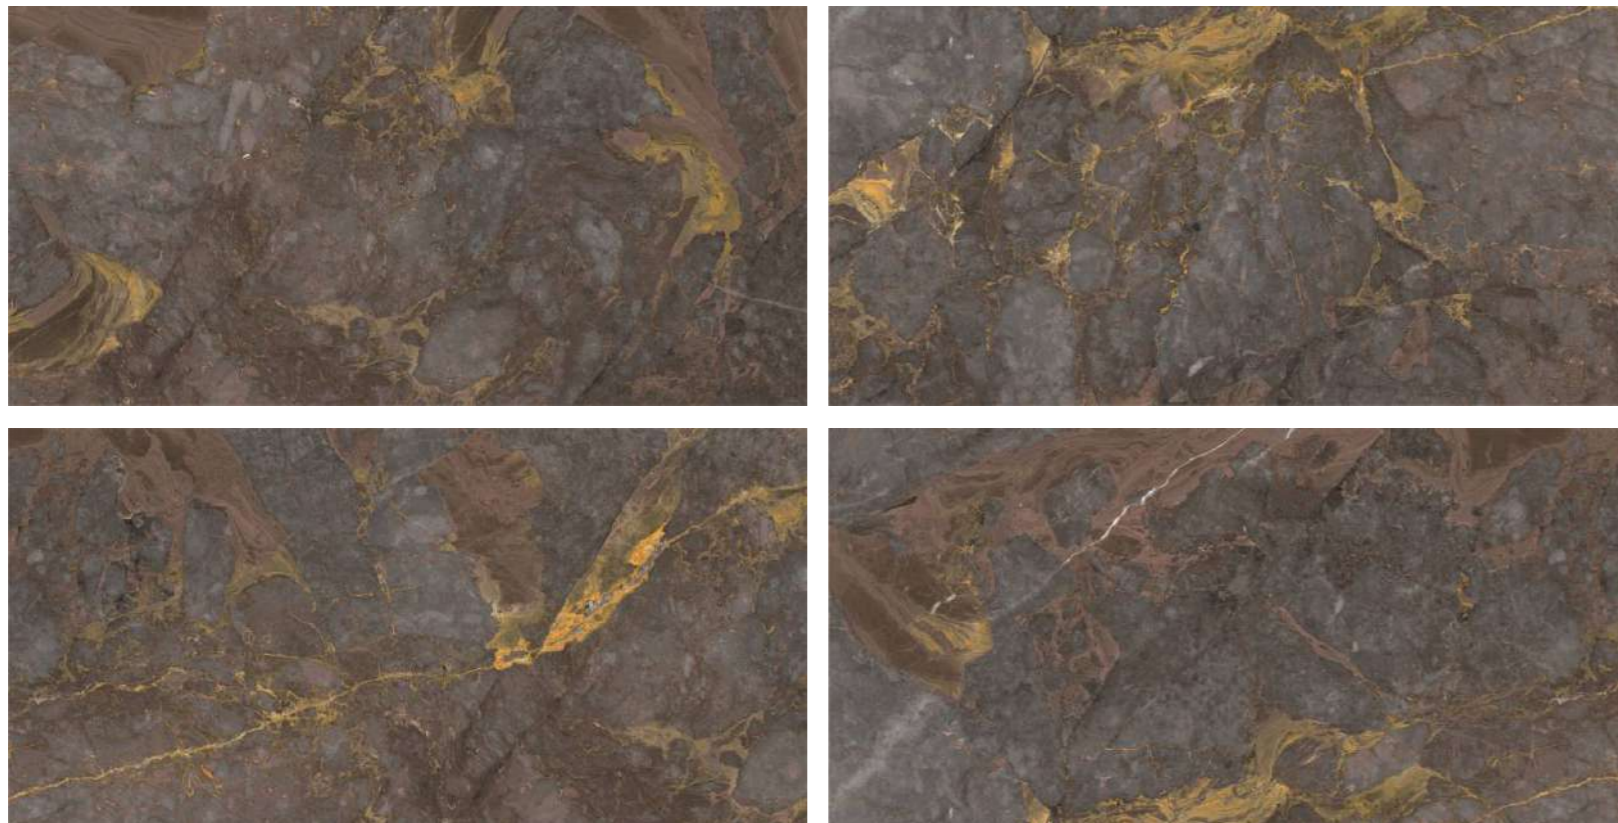

M
SALONE MUVA

PURPLE MING

800x1600 mm
HIGH GLOSSY COLLECTION

**elements of the
nature**

PURPLE MING

800x1600 mm
High Glossy

Touch for Virtual

04