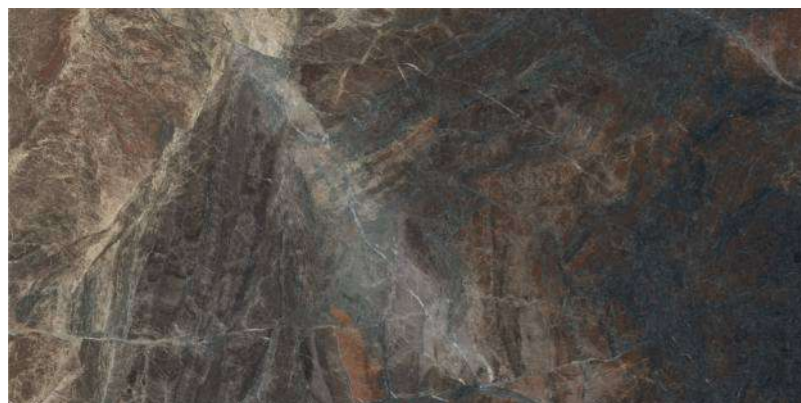

AMERICAN FENTACIYA

800x1600 mm

HIGH GLOSSY COLLECTION

**elements of the
nature**

AMERICAN FENTACIYA

800x1600 mm
High Glossy

Touch for Virtual
360°

04