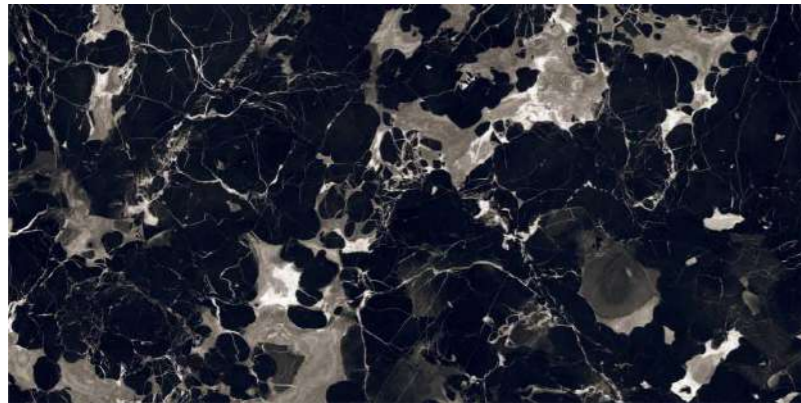

MIRROR
COLLECTION

**BLACK
ROSE**

BLACK ROSE

800x1600 mm

HIGH GLOSSY COLLECTION

elements of the
nature

BLACK ROSE

800x1600 mm
High Glossy