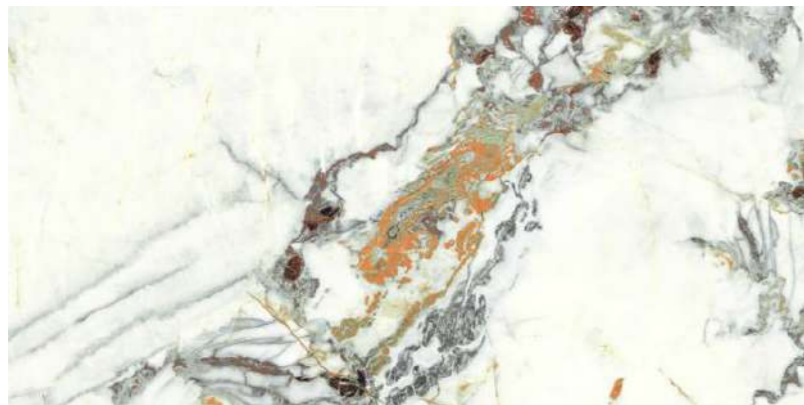

FUSION MINT

800x1600 mm
High Glossy

Touch for Virtual

04