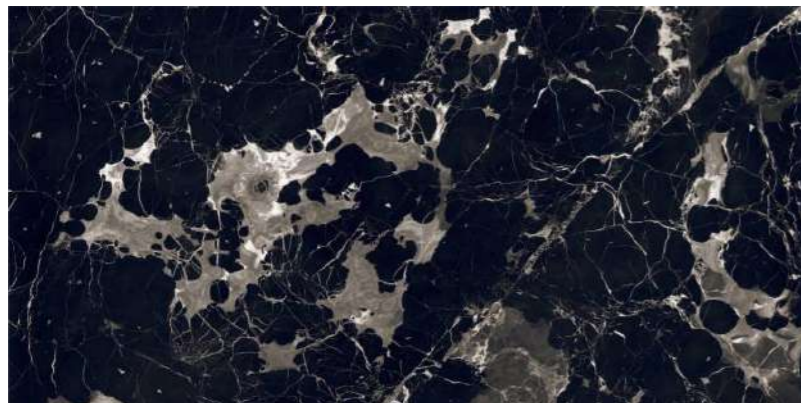

MIRROR
COLLECTION

**BLACK
ROSE**

BLACK ROSE

800x1600 mm

HIGH GLOSSY COLLECTION

elements of the
nature

BLACK ROSE

800x1600 mm
High Glossy