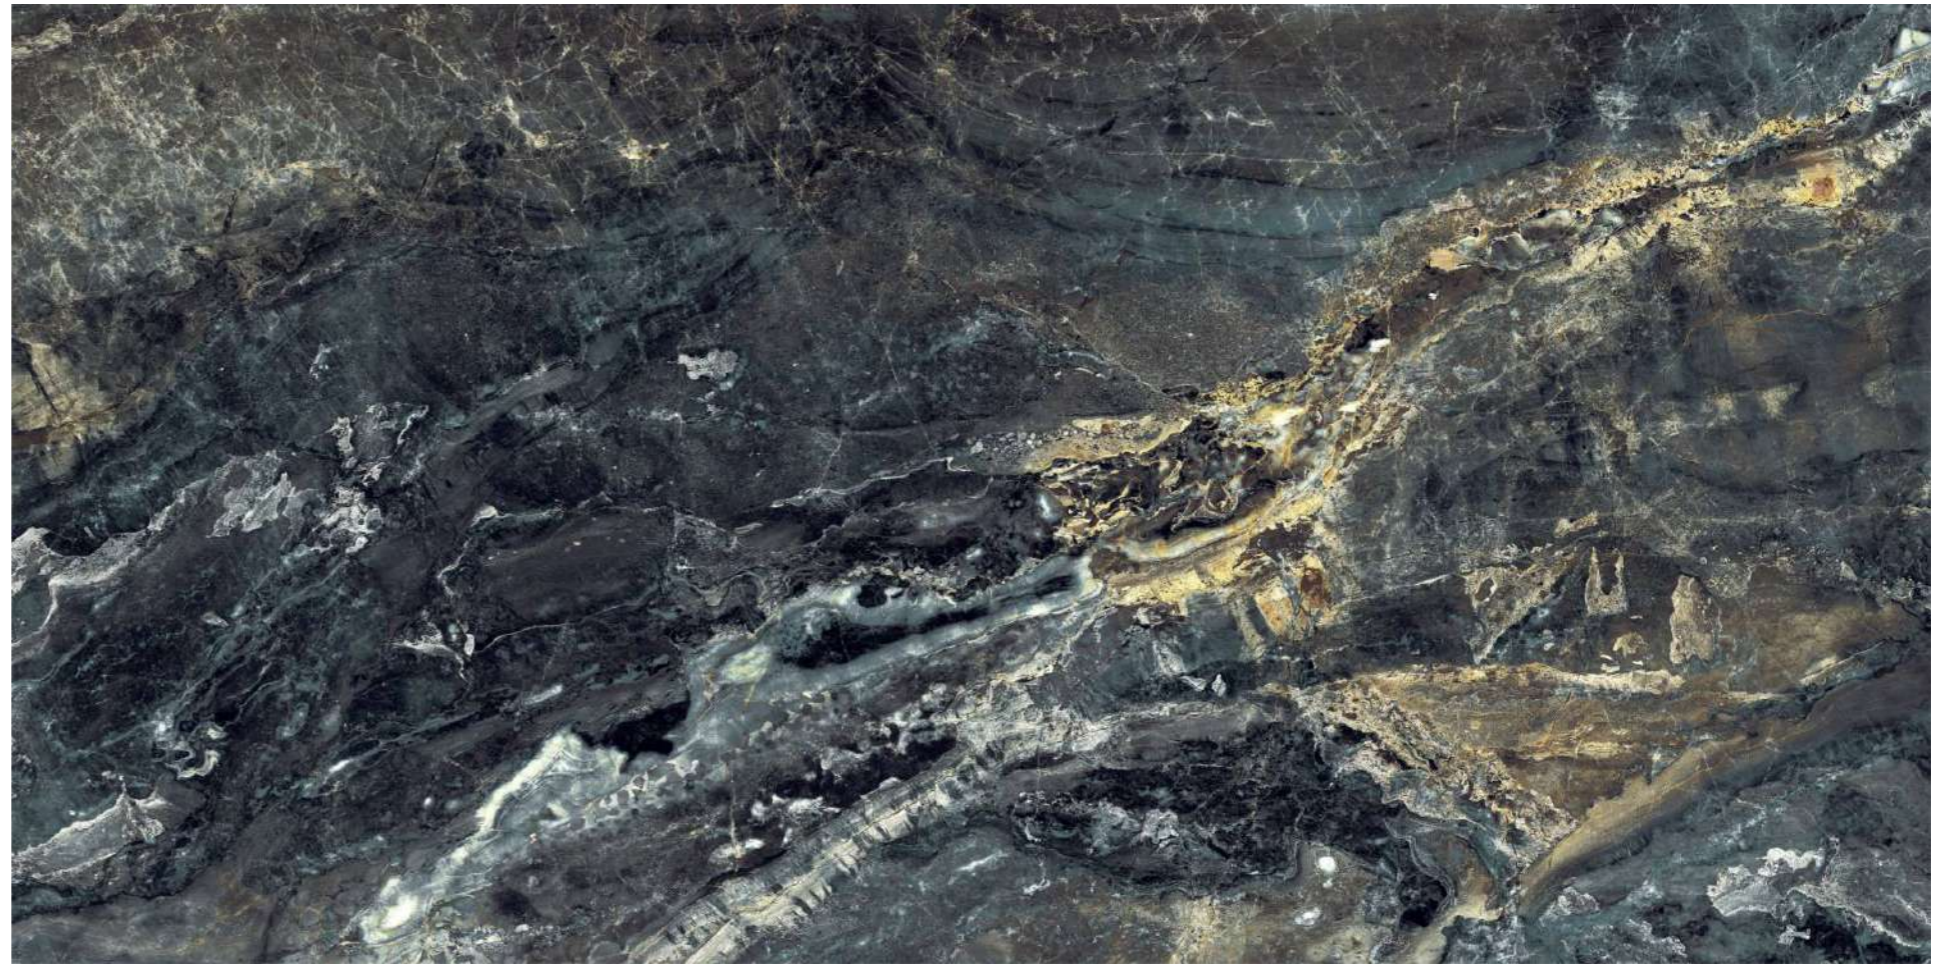

elements of the
nature

BRECHE DUMAS

800x1600 mm
High Glossy

Touch for Virtual

04

A reflection of
YOUR
Surprise

MIRROR
COLLECTION

**BIERZO
BLACK**