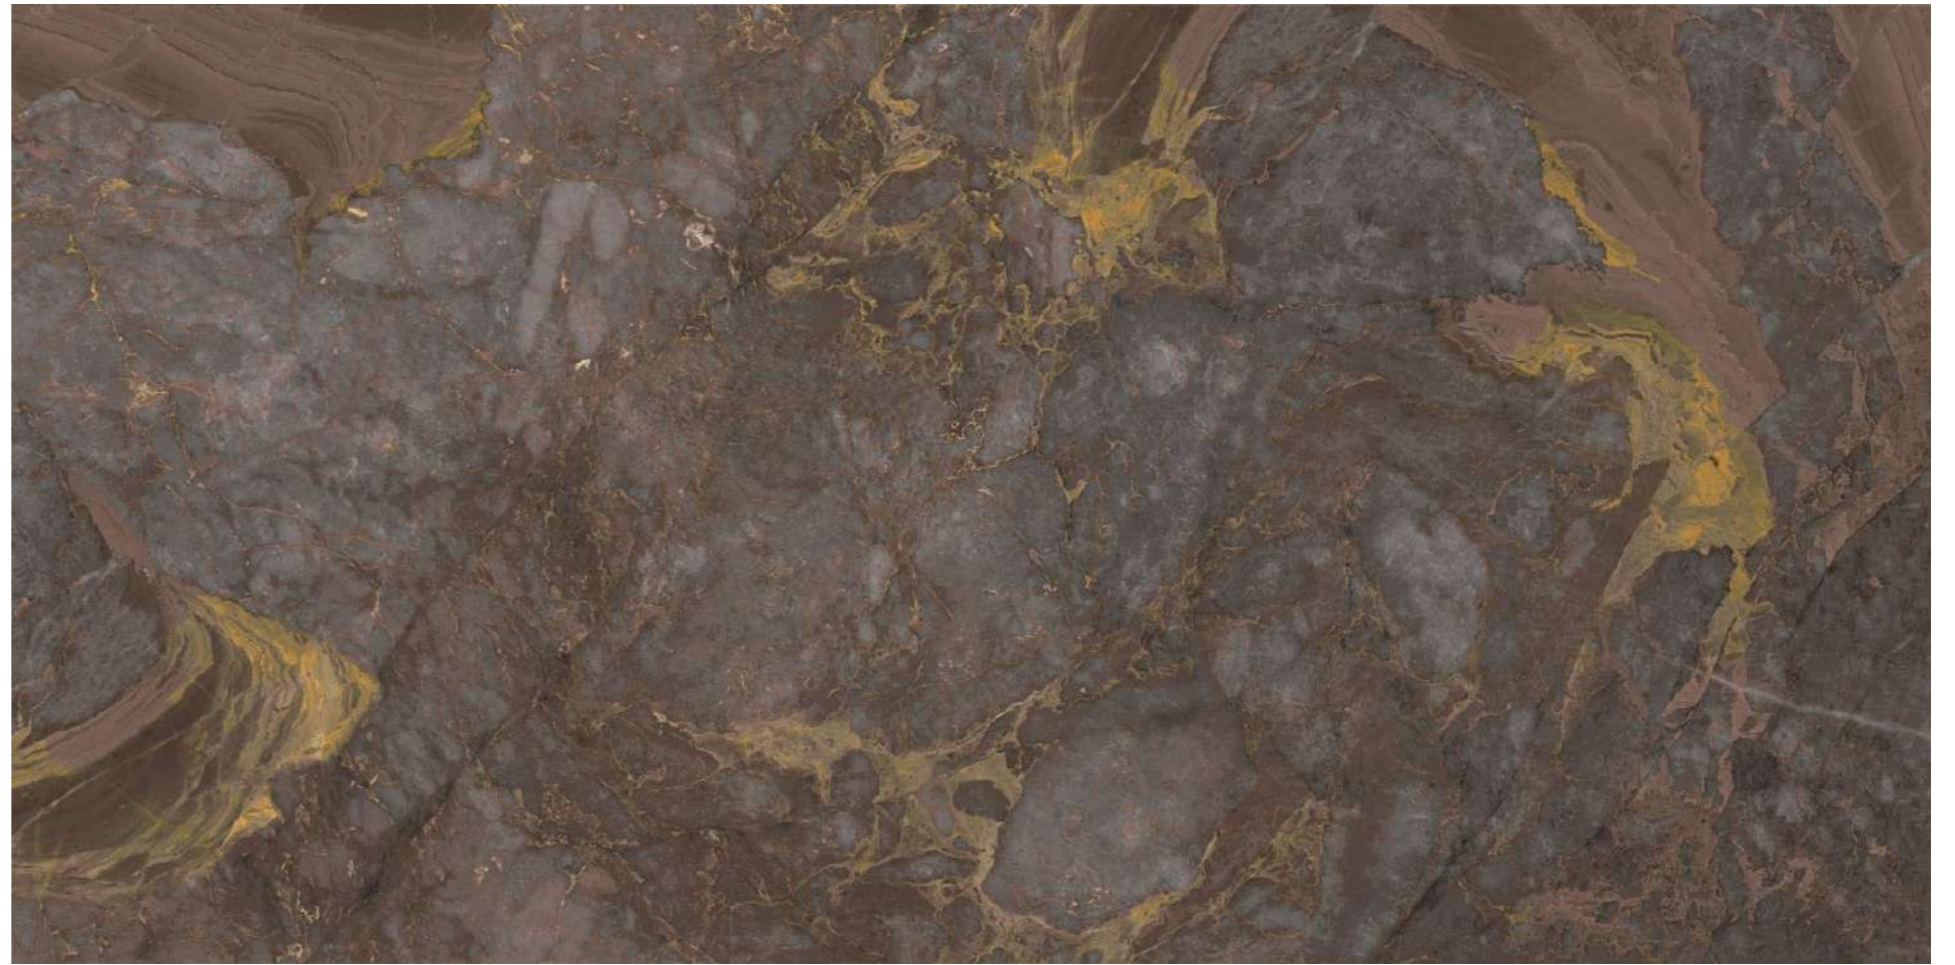

M
SALONE MUVA

PURPLE MING

800x1600 mm
HIGH GLOSSY COLLECTION

**elements of the
nature**

PURPLE MING

800x1600 mm
High Glossy

Touch for Virtual

04