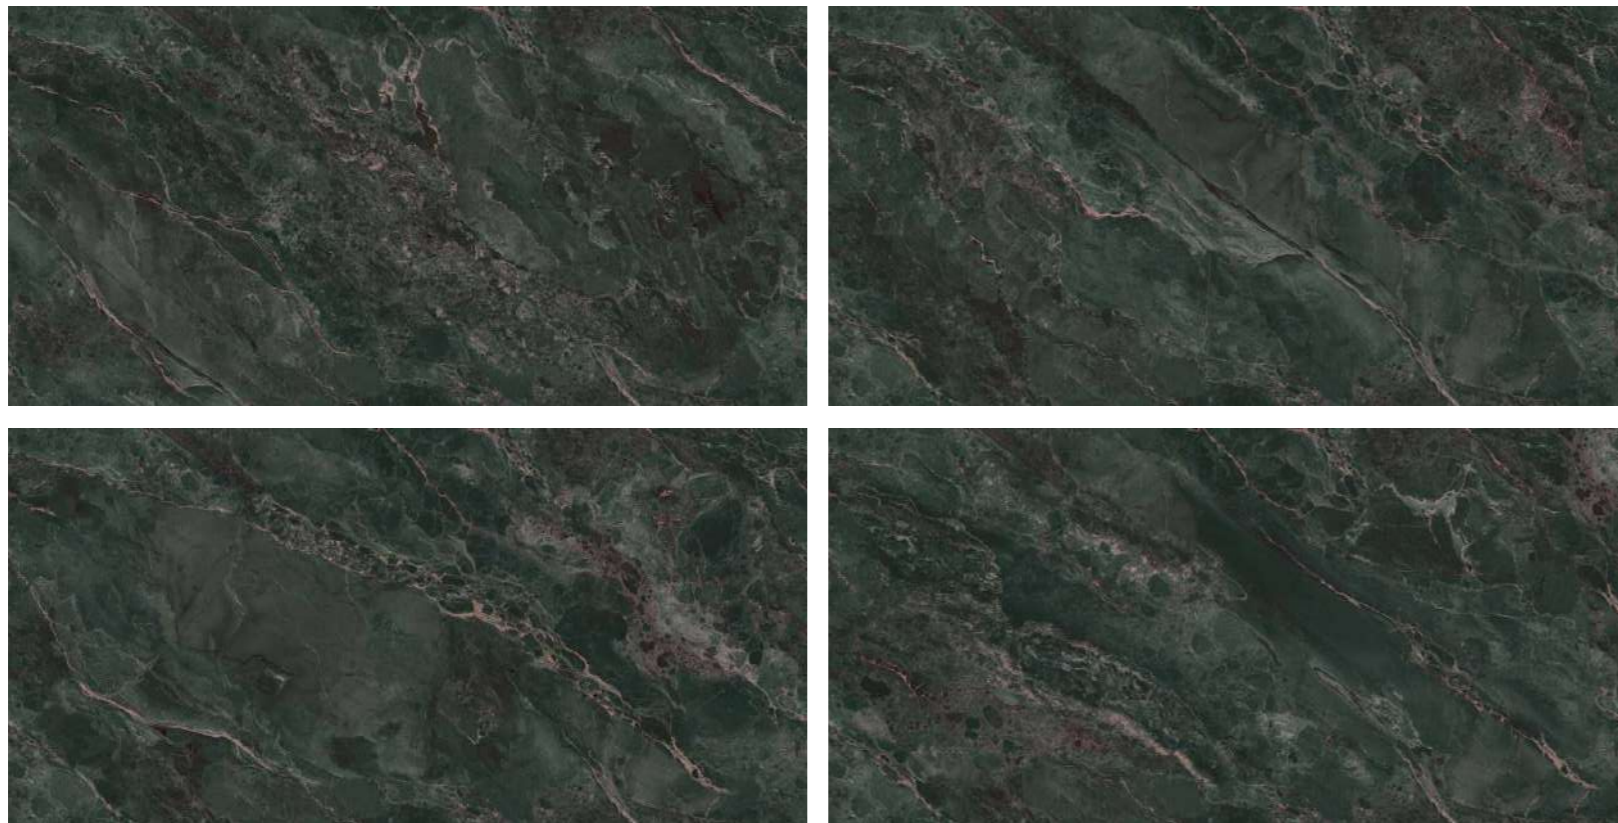

A reflection of
YOUR
Pride

MIRROR
COLLECTION

**RHYOLITE
FOREST**

RHYOLITE FOREST

800x1600 mm
HIGH GLOSSY COLLECTION

**elements of the
nature**

RHYOLITE FOREST

800x1600 mm
High Glossy