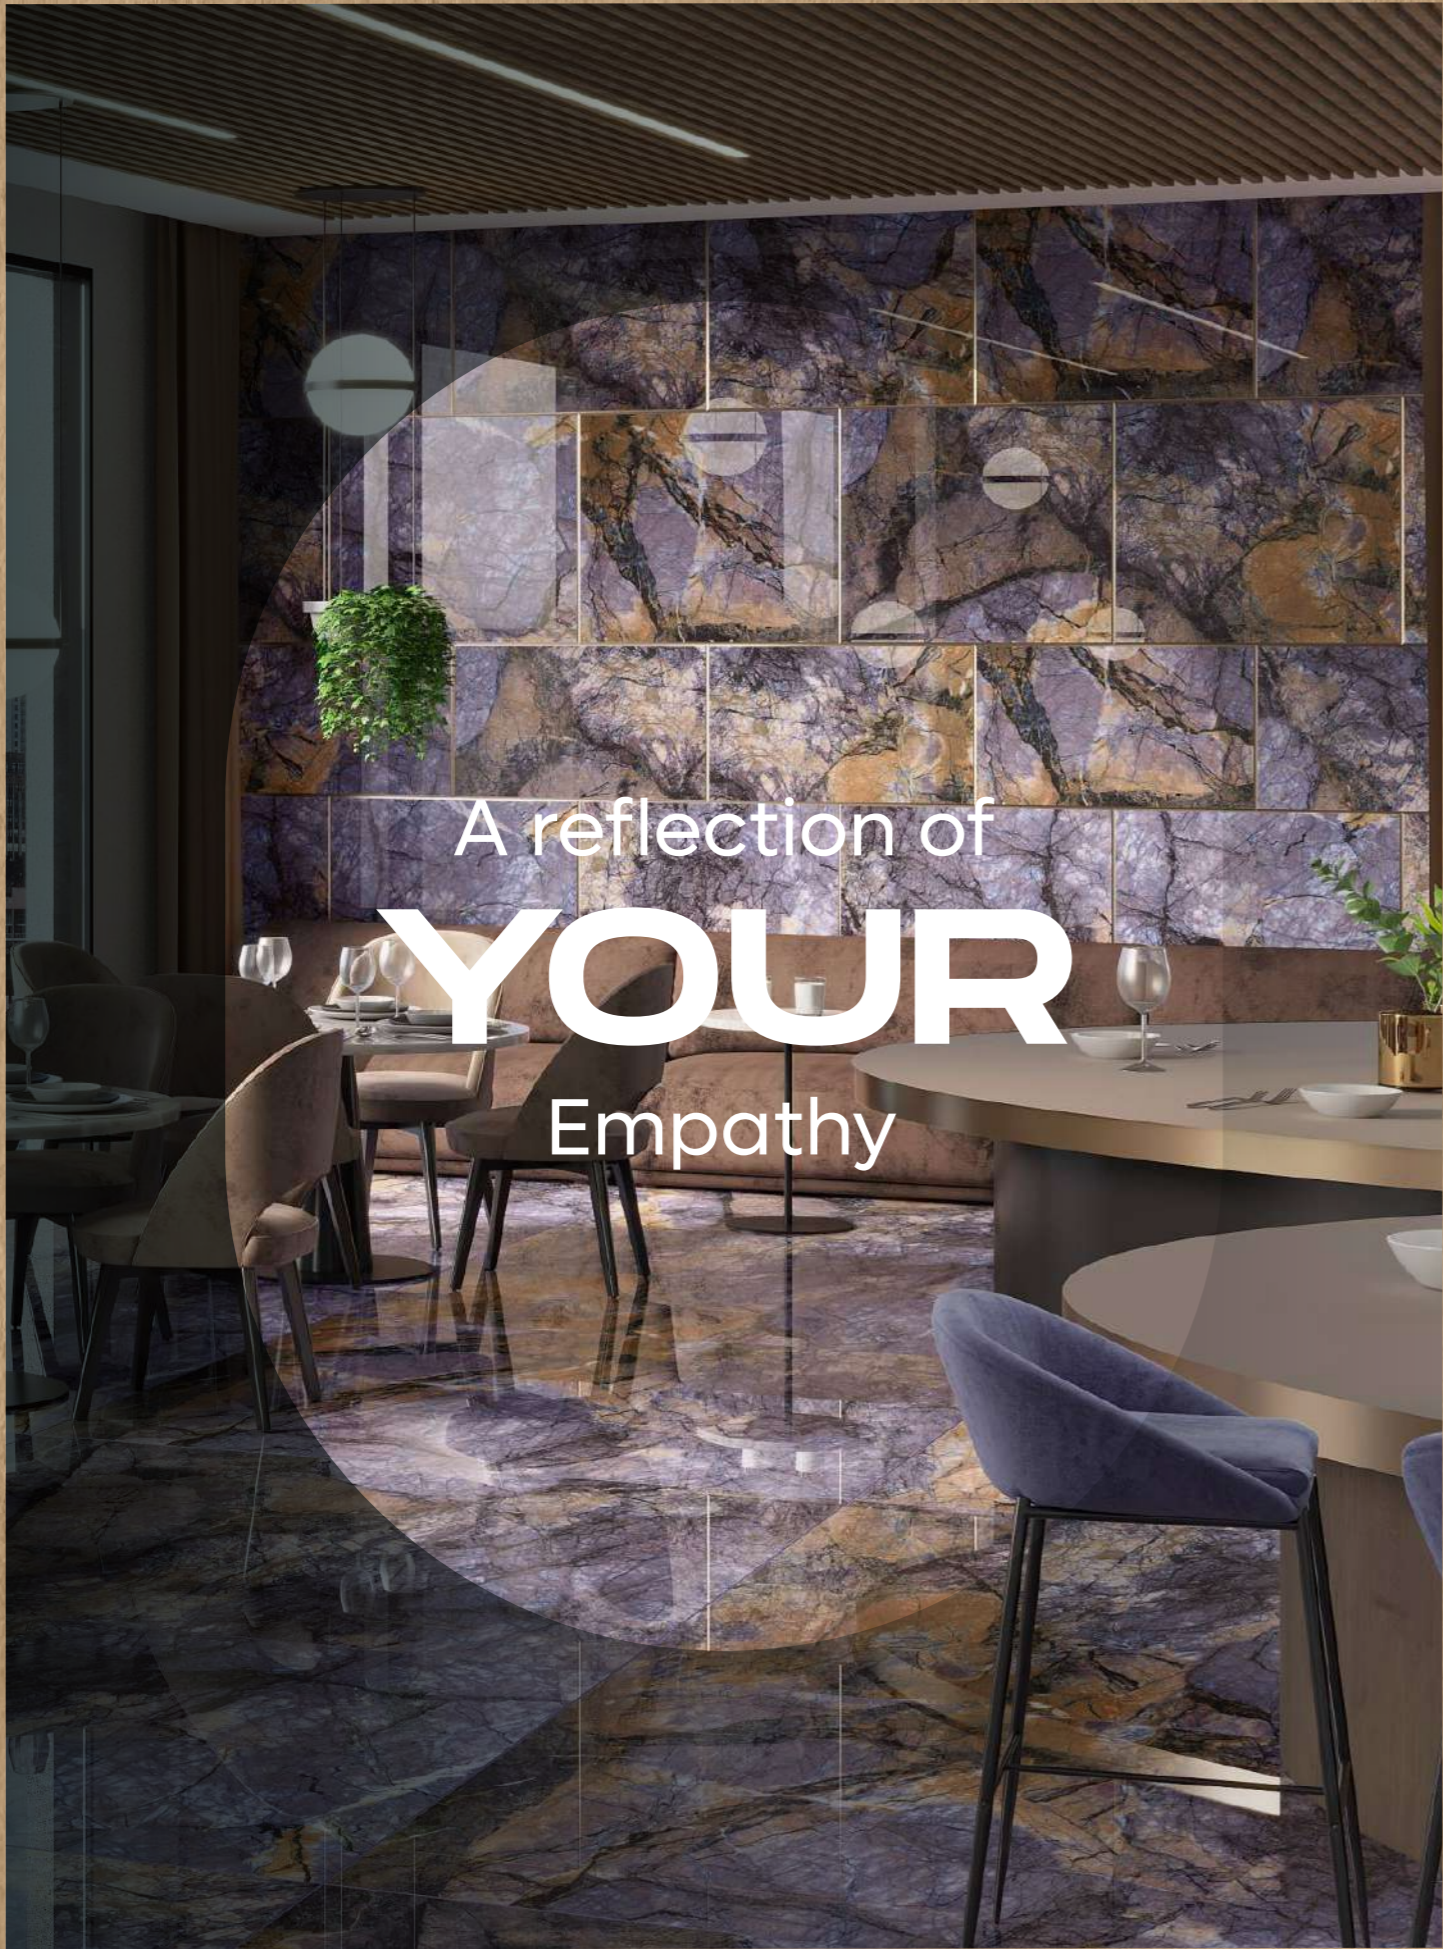

SKY ONYX

800x1600 mm

HIGH GLOSSY COLLECTION

**elements of the
nature**

SKY ONYX

800x1600 mm
High Glossy

Touch for Virtual

04