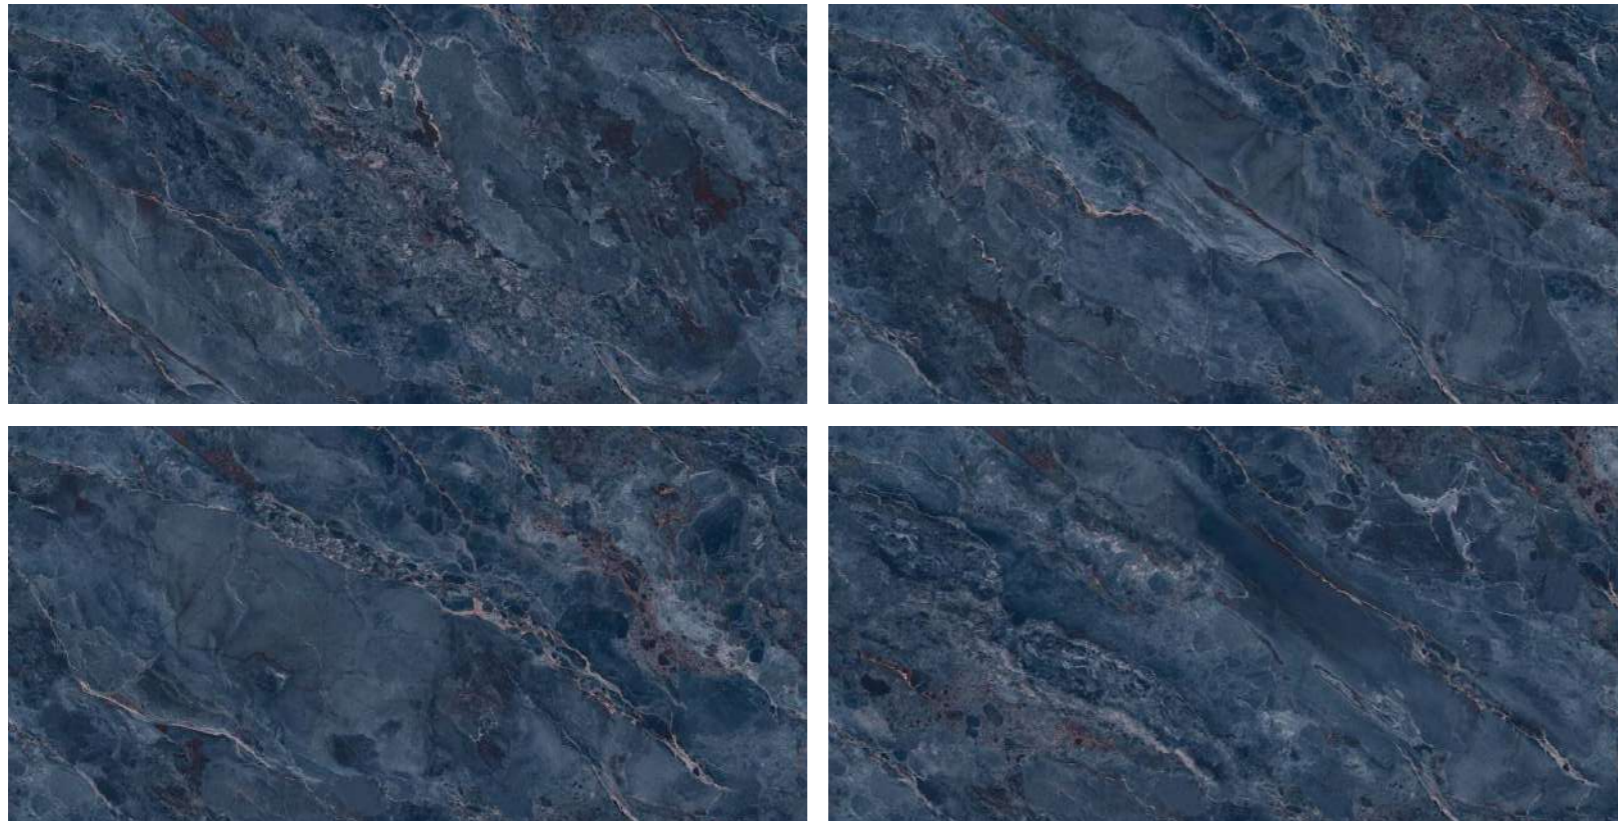

RHYOLITE AZUL

800x1600 mm

HIGH GLOSSY COLLECTION

**elements of the
nature**

RHYOLITE AZUL

800x1600 mm
High Glossy

Touch for Virtual

04