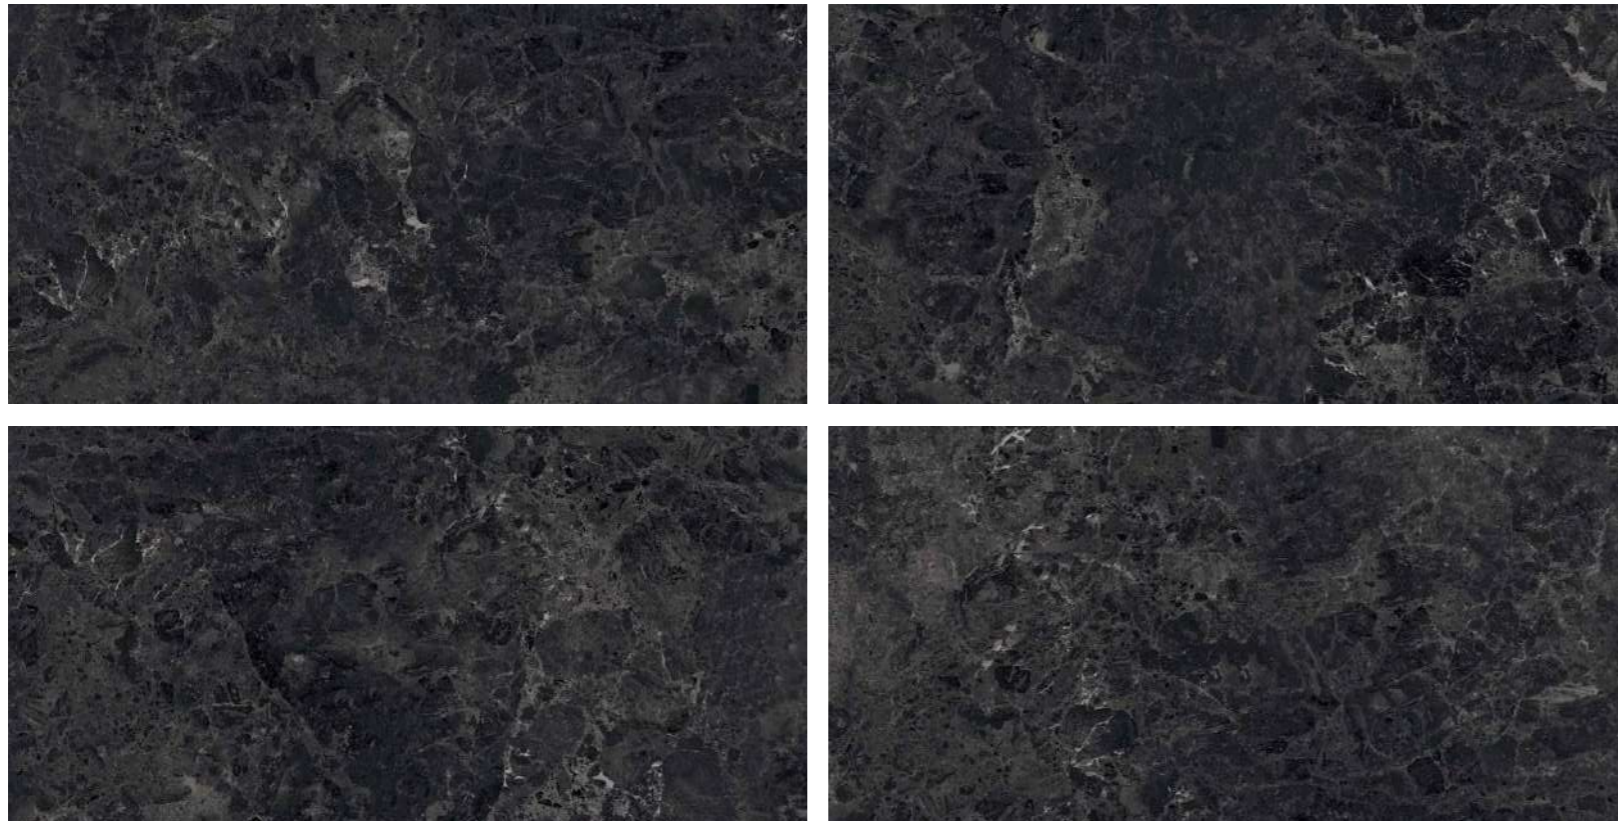

Hilton

RECEPTION

BIERZO BLACK

800x1600 mm

HIGH GLOSSY COLLECTION

elements of the
nature

BIERZO BLACK

800x1600 mm
High Glossy