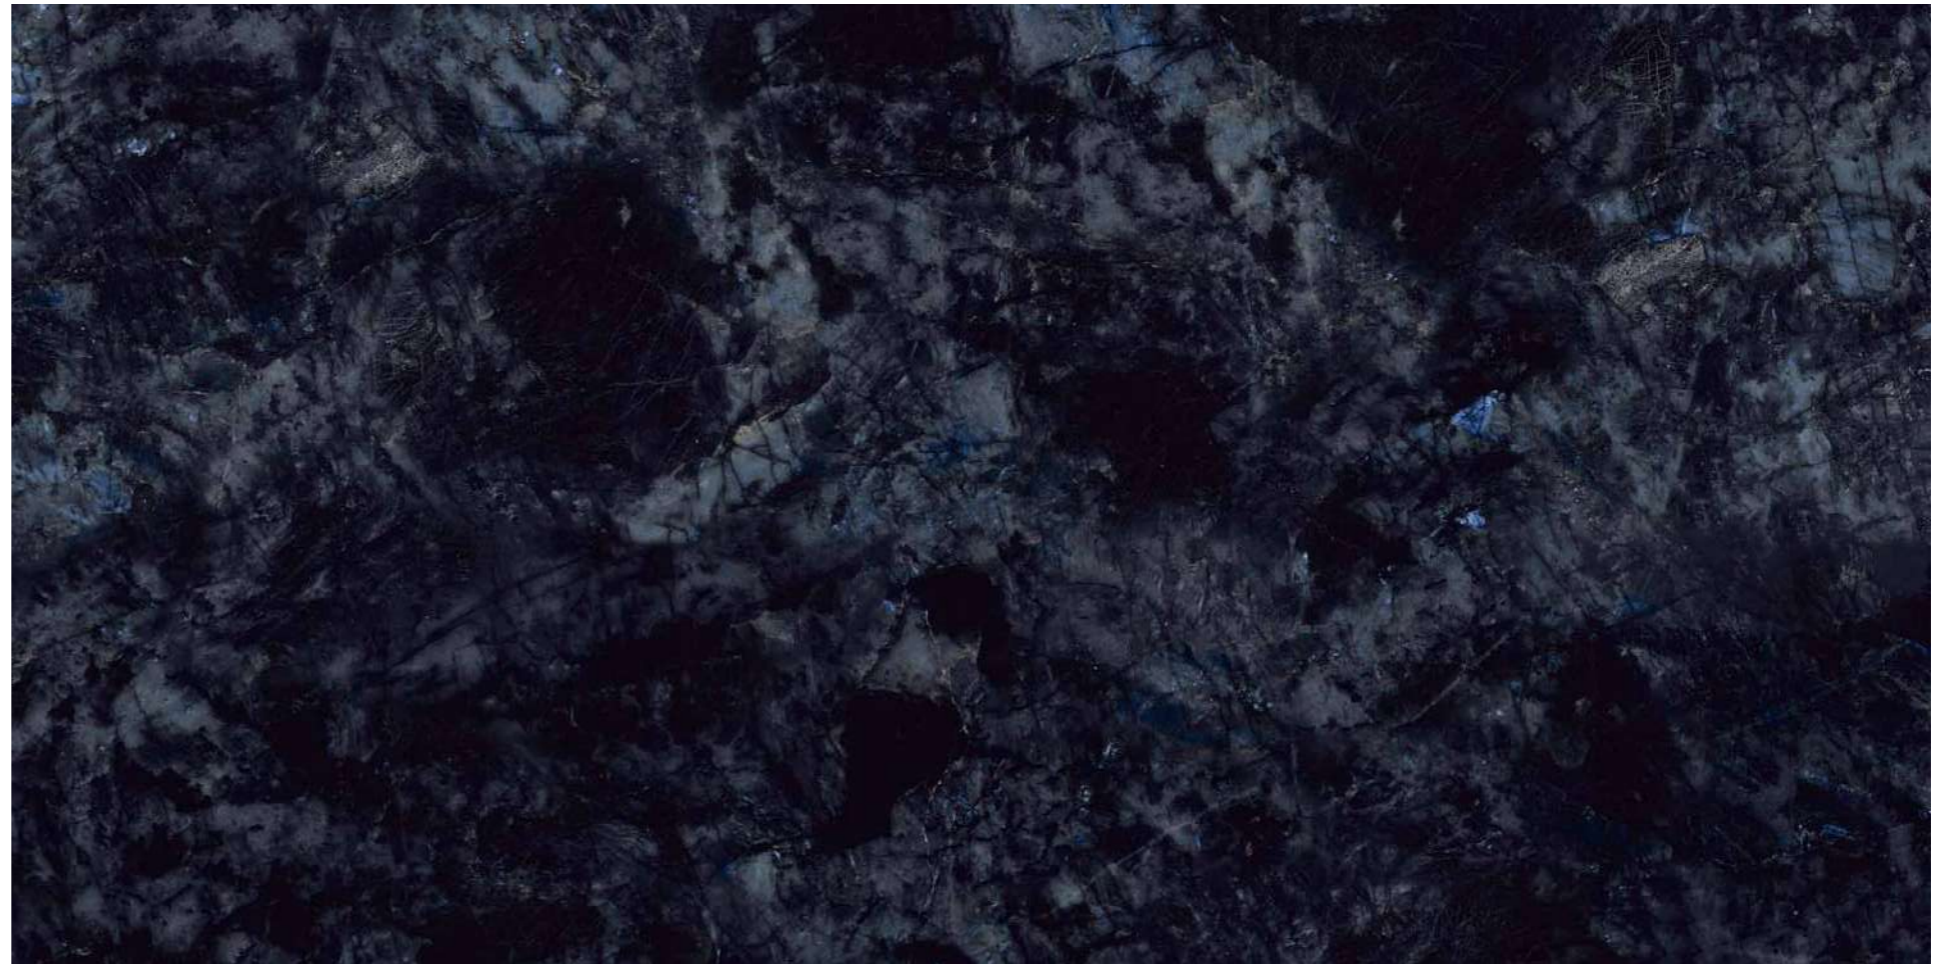

**MITICA
BLUE**

MITICA BLUE

800x1600 mm
HIGH GLOSSY COLLECTION

**elements of the
nature**

MITICA BLUE

800x1600 mm
High Glossy

Touch for Virtual

03