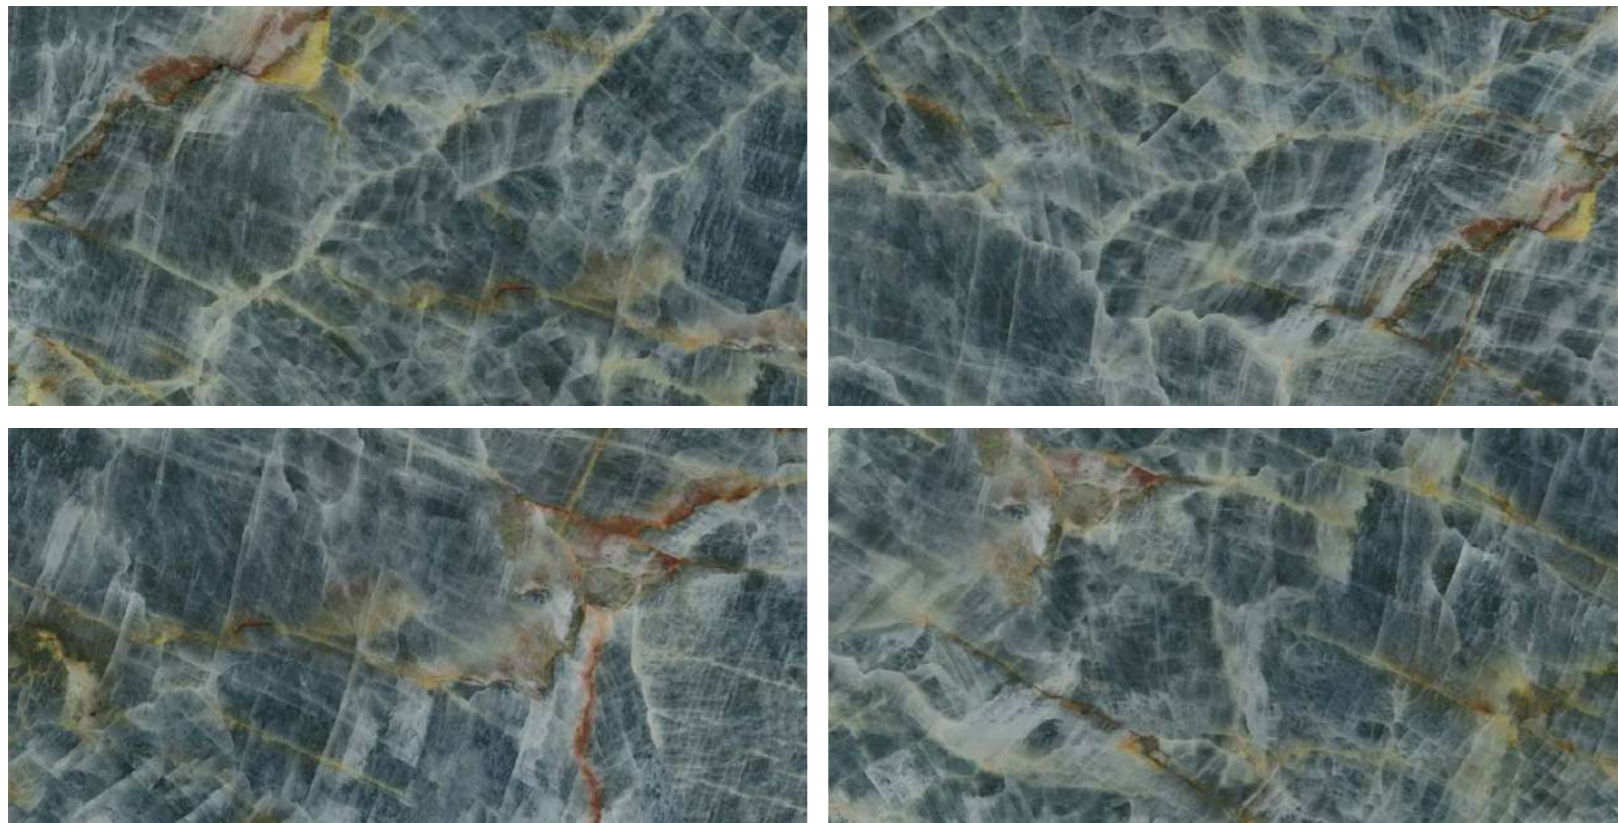

HIGH GLOSSY COLLECTION

**elements of the
nature**

JADORE FERN

800x1600 mm
High Glossy

Touch for Virtual

04

A reflection of
YOUR
Fantasy

MIRROR
COLLECTION