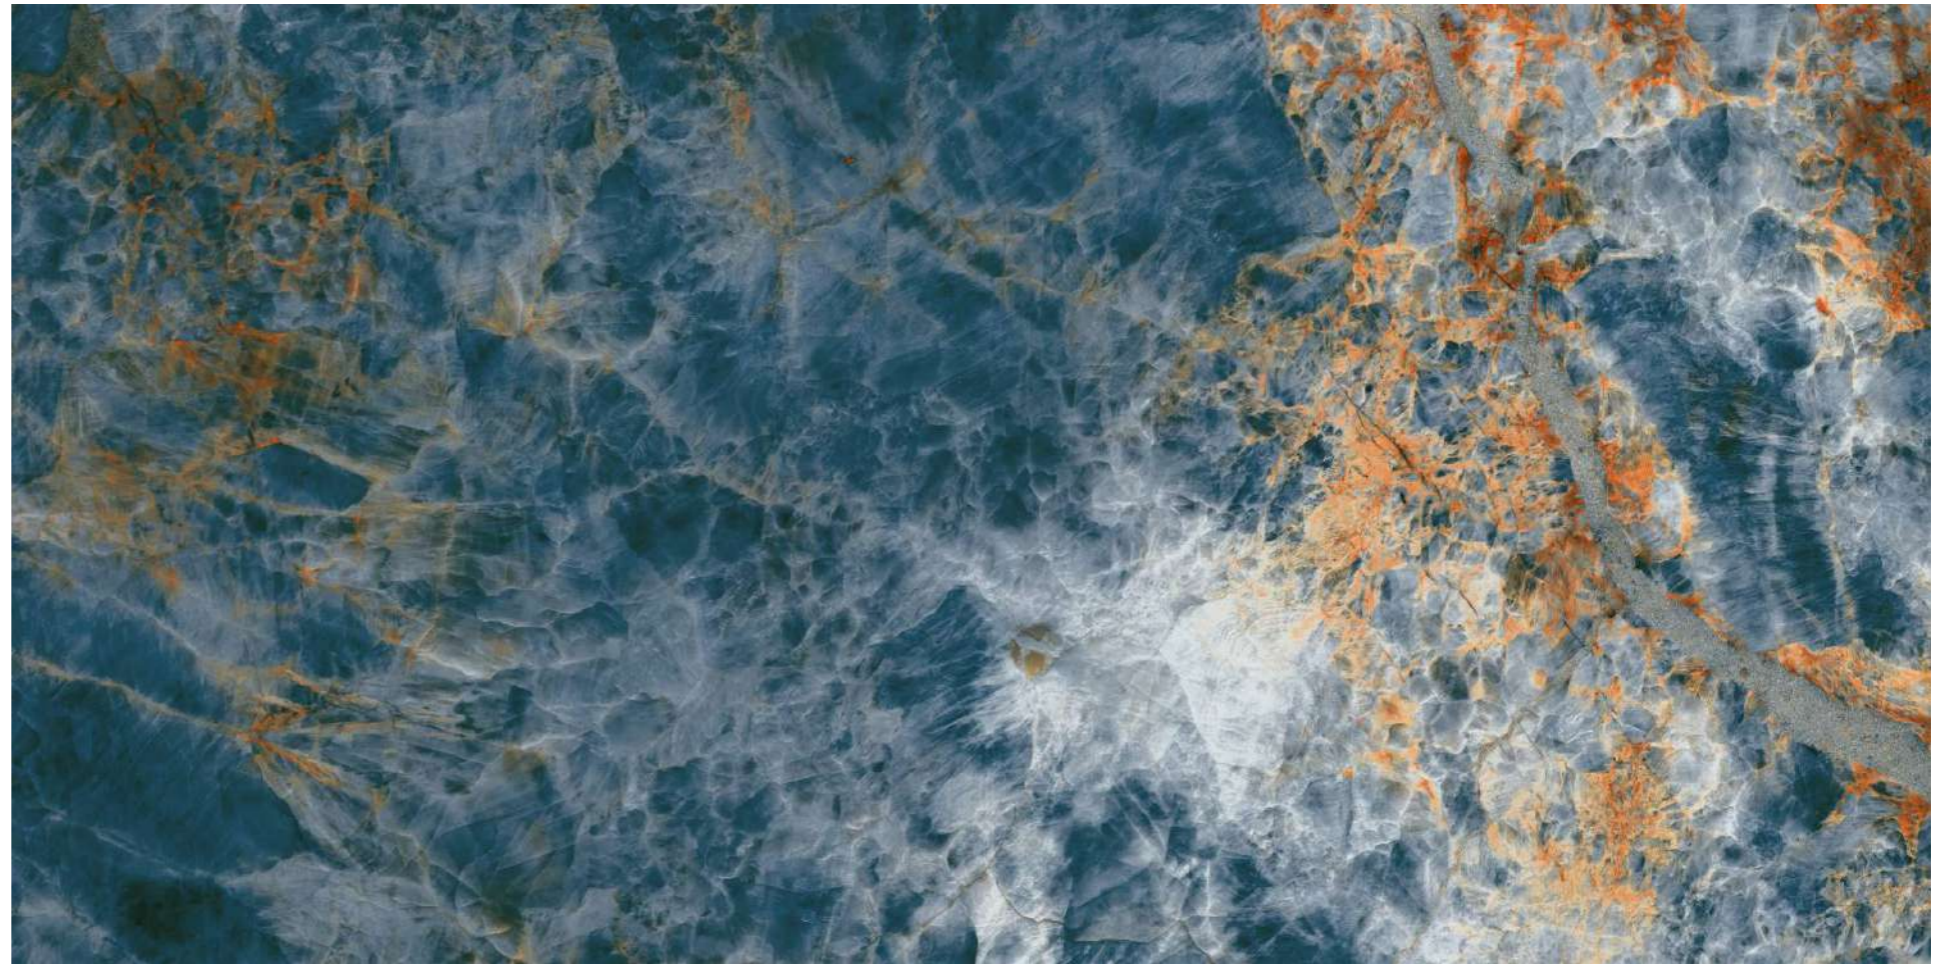

SKY ONYX

800x1600 mm

HIGH GLOSSY COLLECTION

**elements of the
nature**

SKY ONYX

800x1600 mm
High Glossy

Touch for Virtual

04