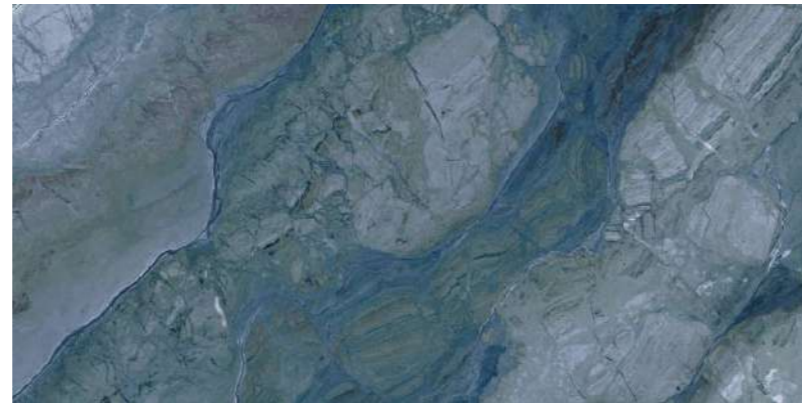

ANGEL OCEAN

800x1600 mm
High Glossy

Touch for Virtual

04

A reflection of
YOUR
Adoration

MIRROR
COLLECTION

ARDI
NERO

ARDI NERO