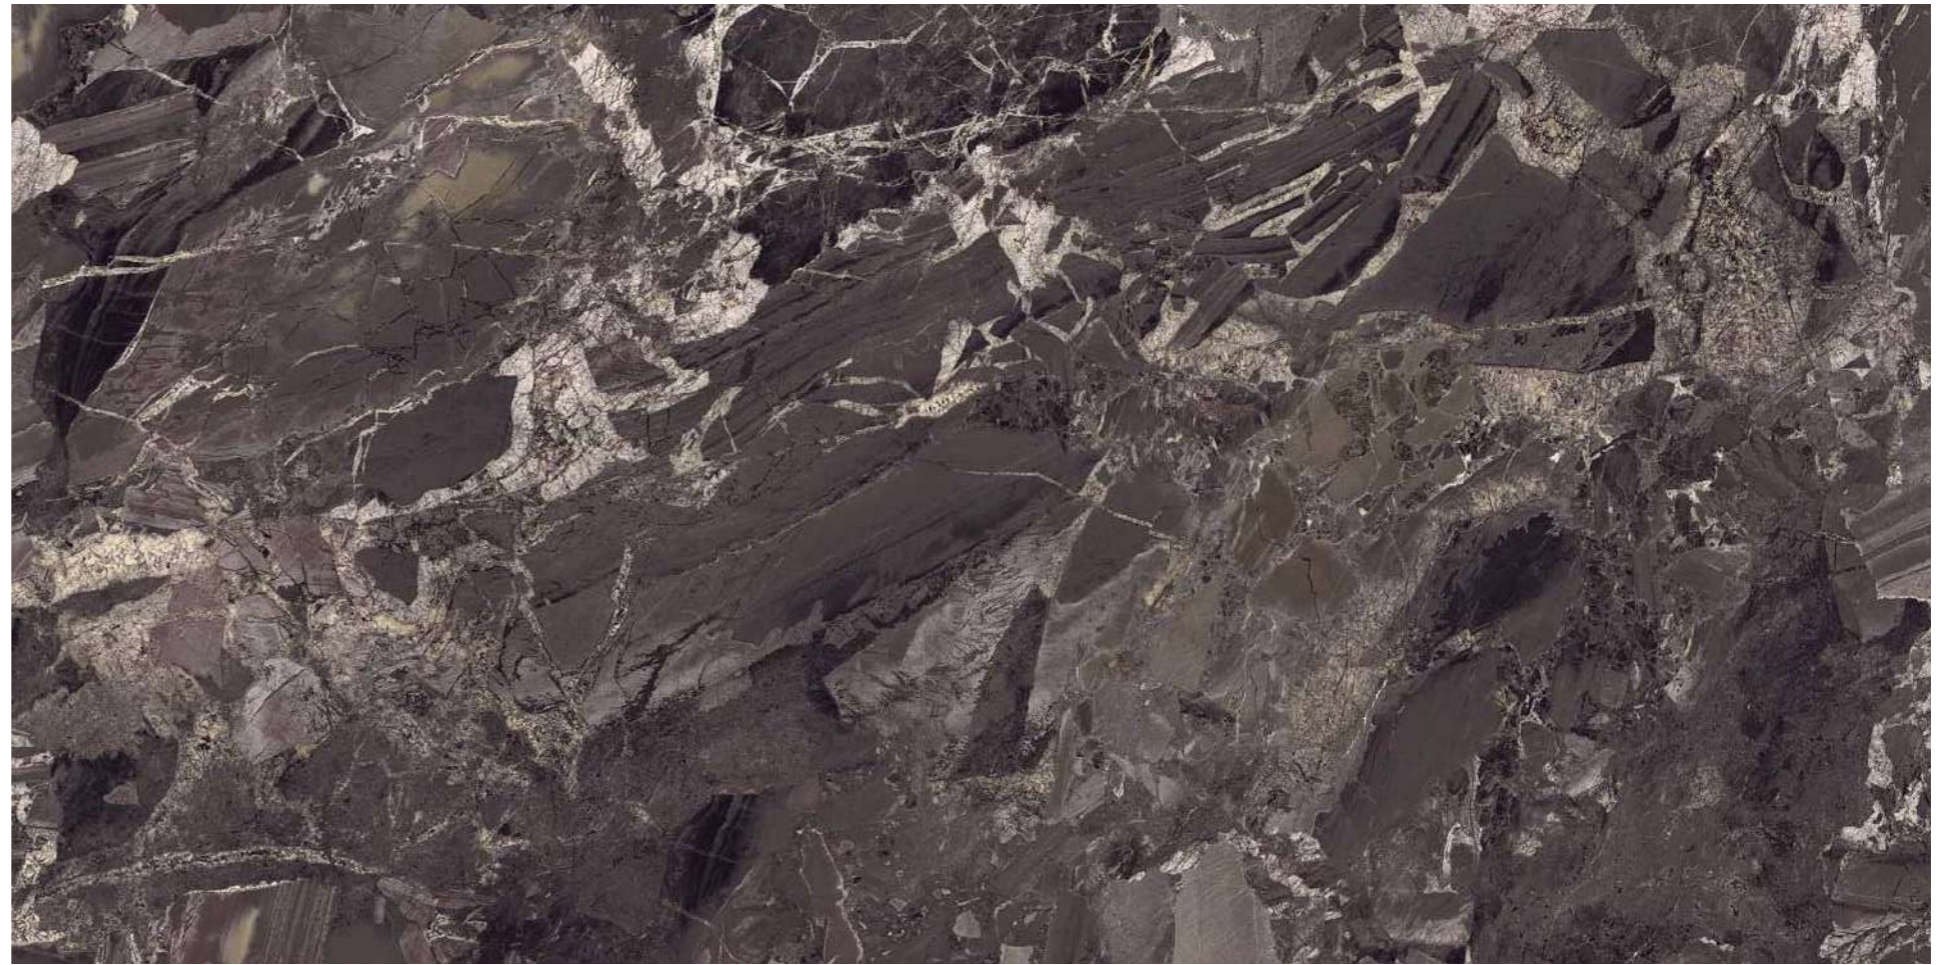

Touch for Virtual

04

A reflection of
YOUR
Surprise

MIRROR
COLLECTION

**BRAZIL
BLACK**

BRAZIL BLACK

800x1600 mm
HIGH GLOSSY COLLECTION

elements of the
nature