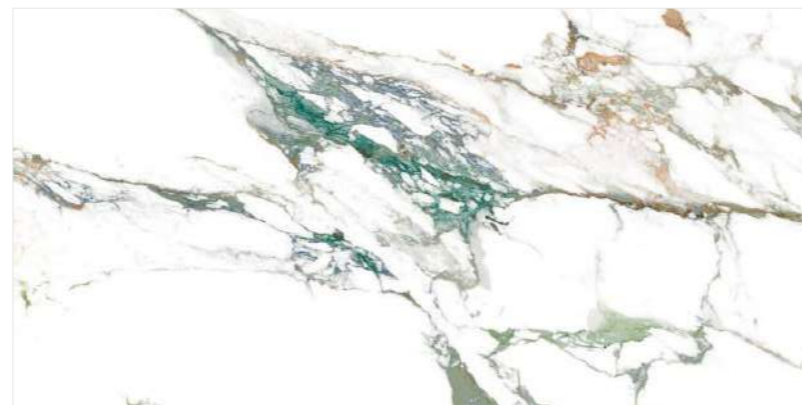

QUEBE MULTI

800x1600 mm
High Glossy

Touch for Virtual

04