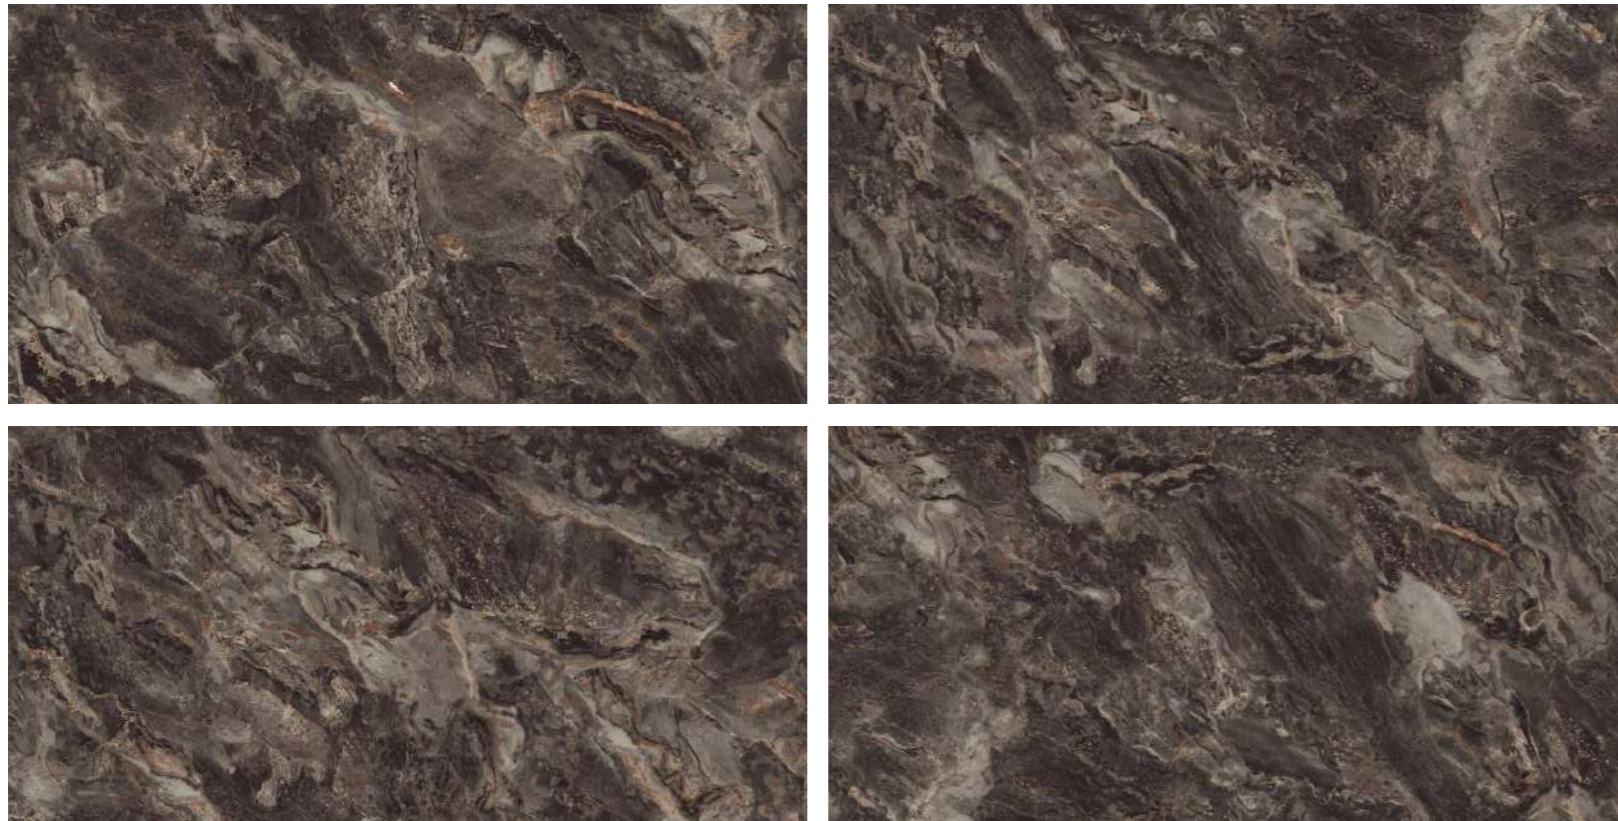

800x1600 mm
High Glossy

Touch for Virtual

04