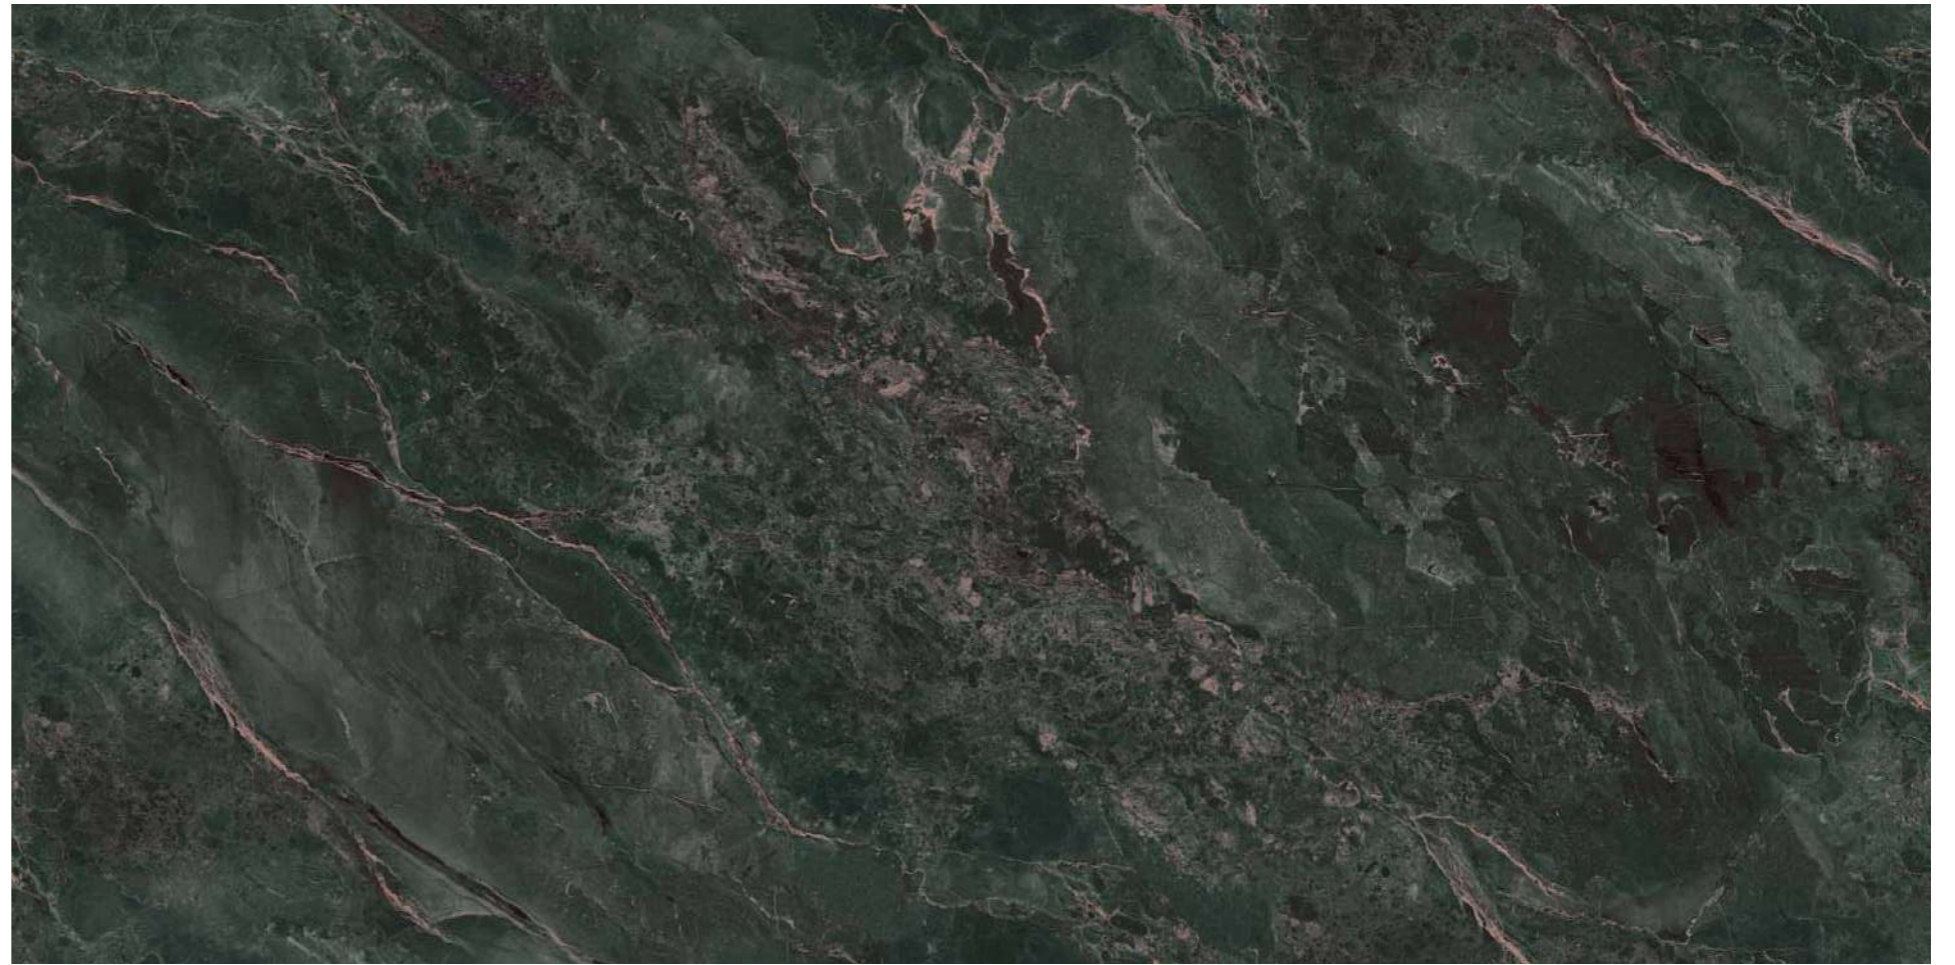

A reflection of
YOUR
Pride

MIRROR
COLLECTION

**RHYOLITE
FOREST**

RHYOLITE FOREST

800x1600 mm
HIGH GLOSSY COLLECTION

**elements of the
nature**

RHYOLITE FOREST

800x1600 mm
High Glossy