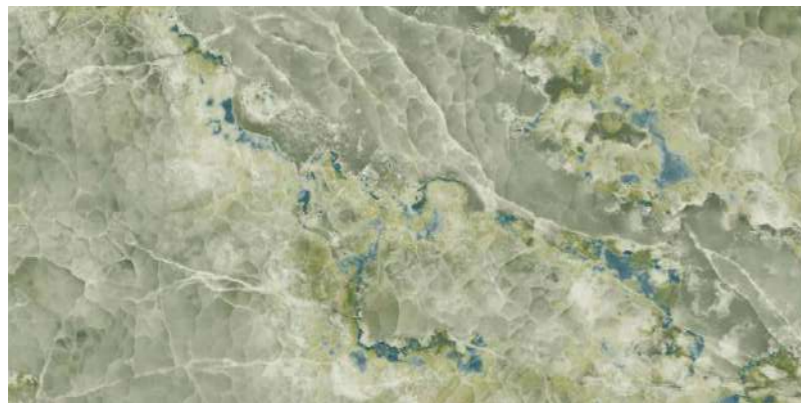

METEOR
ONYX

METEOR ONYX

800x1600 mm

HIGH GLOSSY COLLECTION

**elements of the
nature**

METEOR ONYX

800x1600 mm
High Glossy

Touch for Virtual