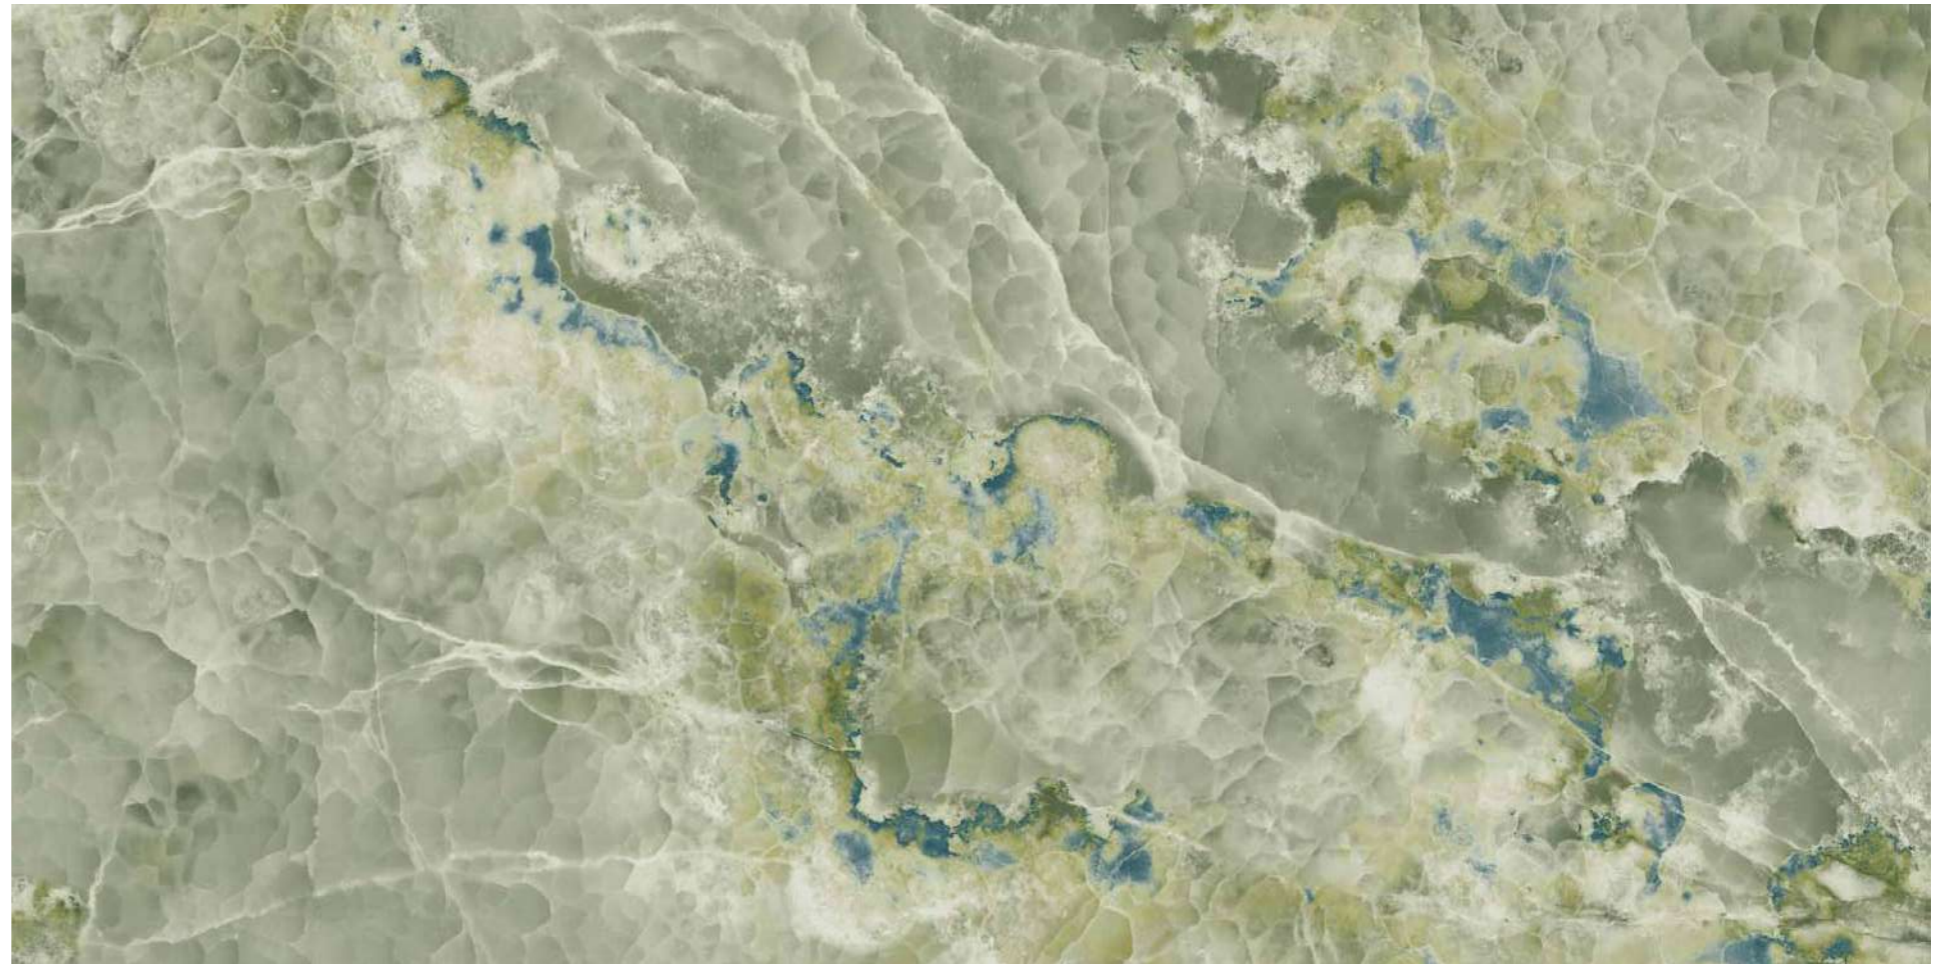

METEOR
ONYX

METEOR ONYX

800x1600 mm

HIGH GLOSSY COLLECTION

**elements of the
nature**

METEOR ONYX

800x1600 mm
High Glossy

Touch for Virtual