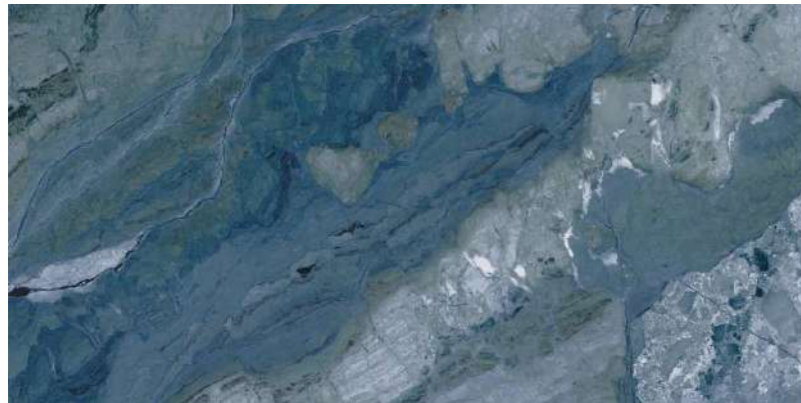

ANGEL OCEAN

800x1600 mm
High Glossy

Touch for Virtual

04

A reflection of
YOUR
Adoration

MIRROR
COLLECTION

ARDI
NERO

ARDI NERO