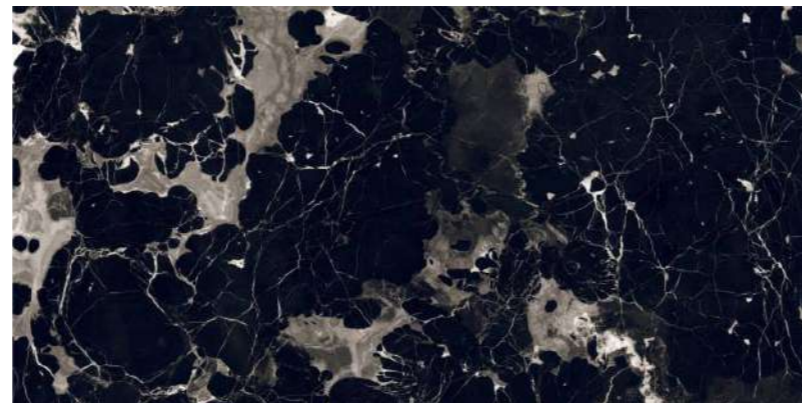

MIRROR
COLLECTION

**BLACK
ROSE**

BLACK ROSE

800x1600 mm

HIGH GLOSSY COLLECTION

elements of the
nature

BLACK ROSE

800x1600 mm
High Glossy