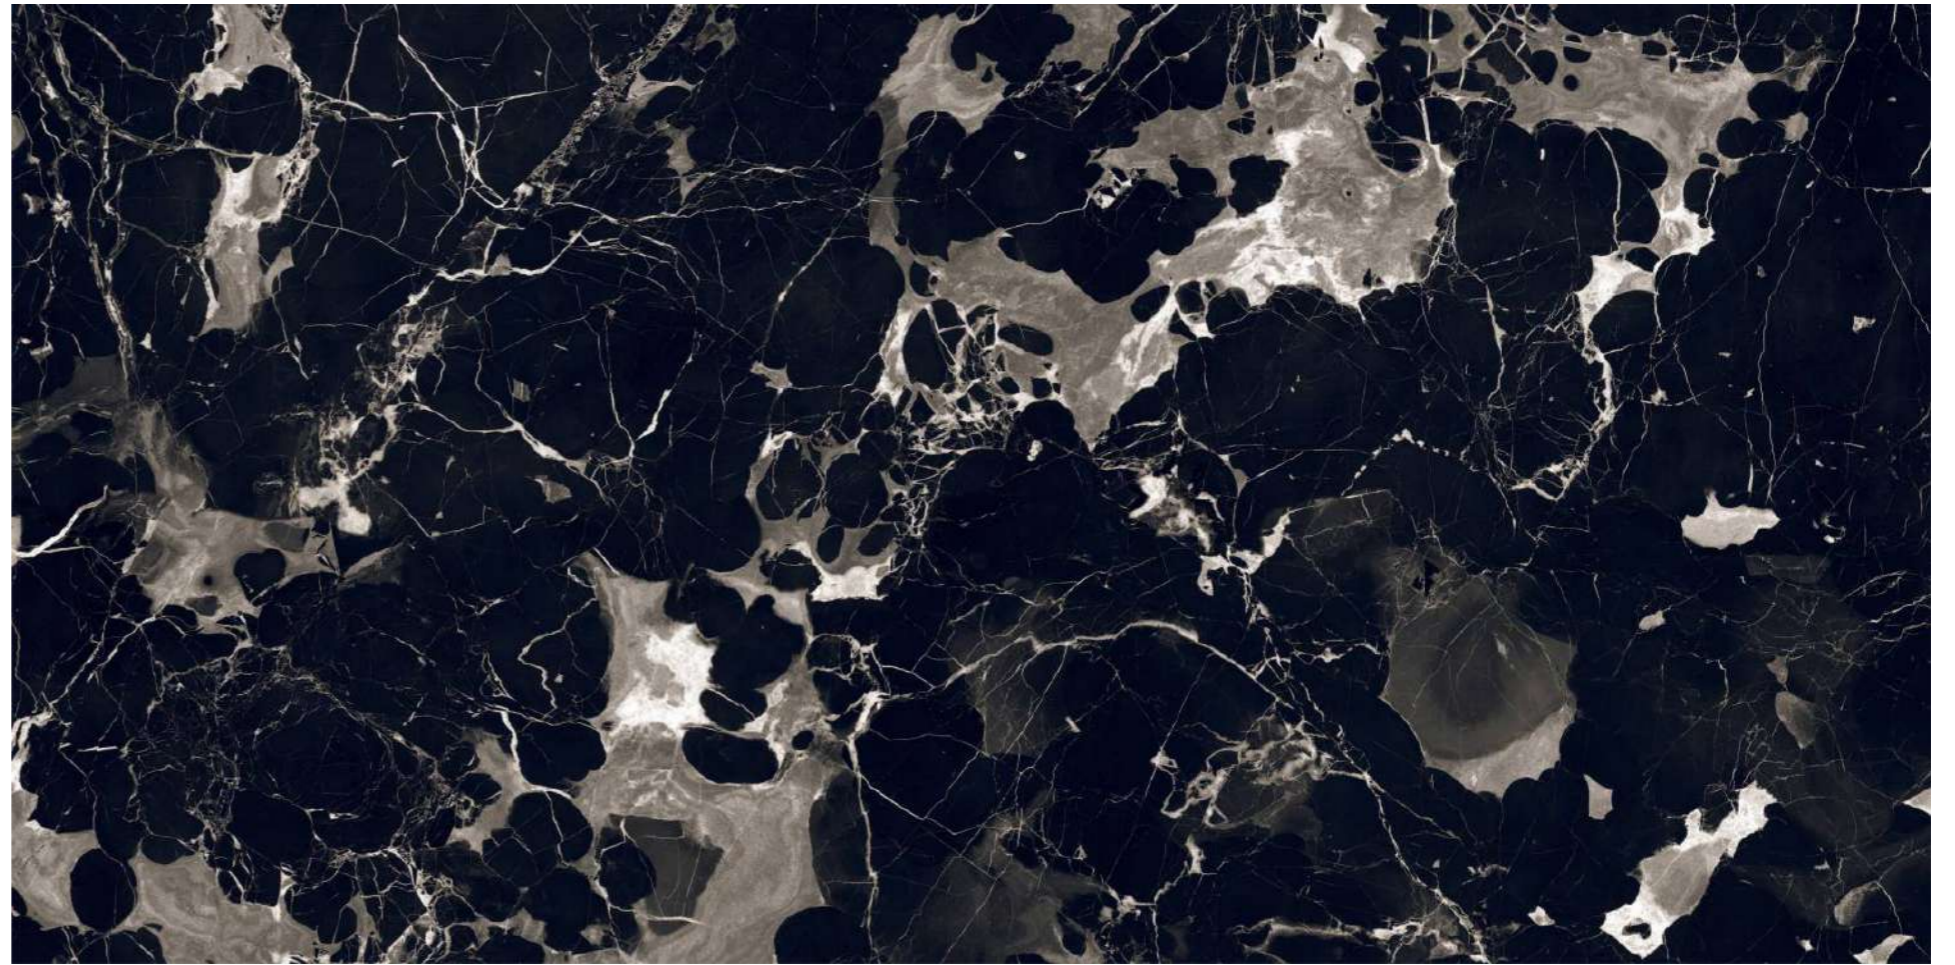

MIRROR
COLLECTION

**BLACK
ROSE**

BLACK ROSE

800x1600 mm

HIGH GLOSSY COLLECTION

elements of the
nature

BLACK ROSE

800x1600 mm
High Glossy