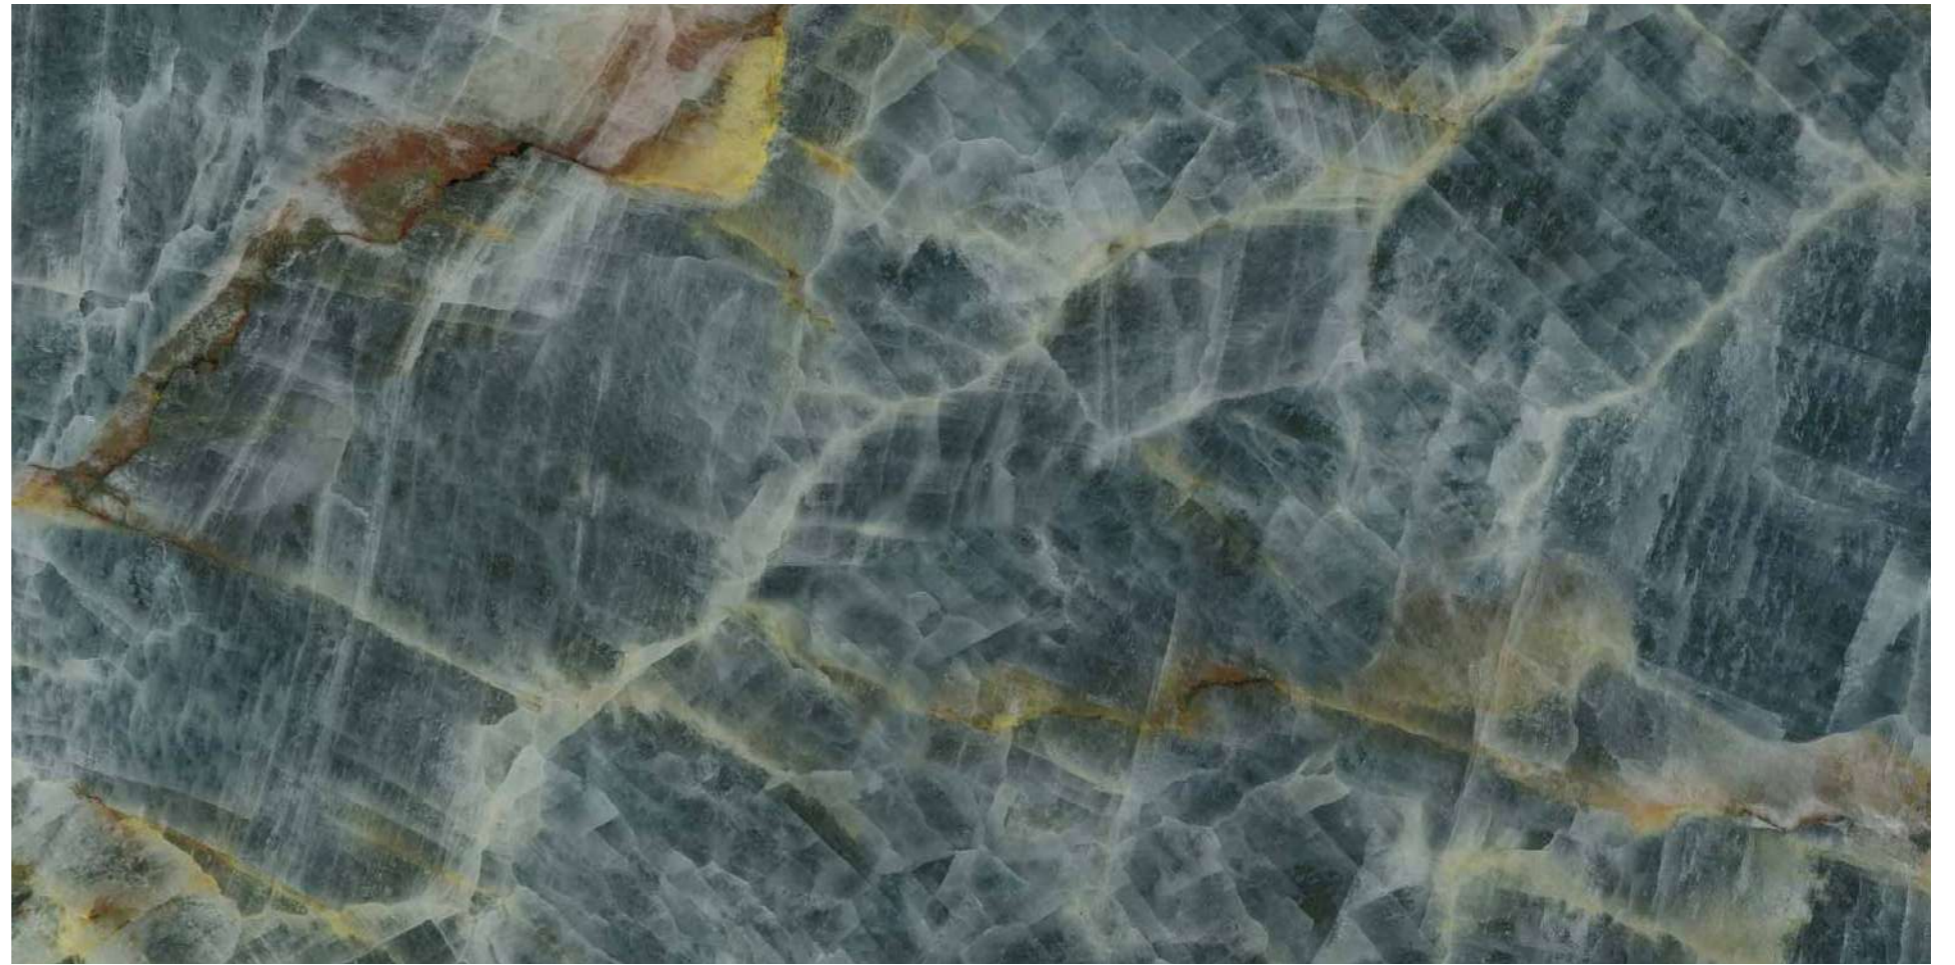

JADORE FERN