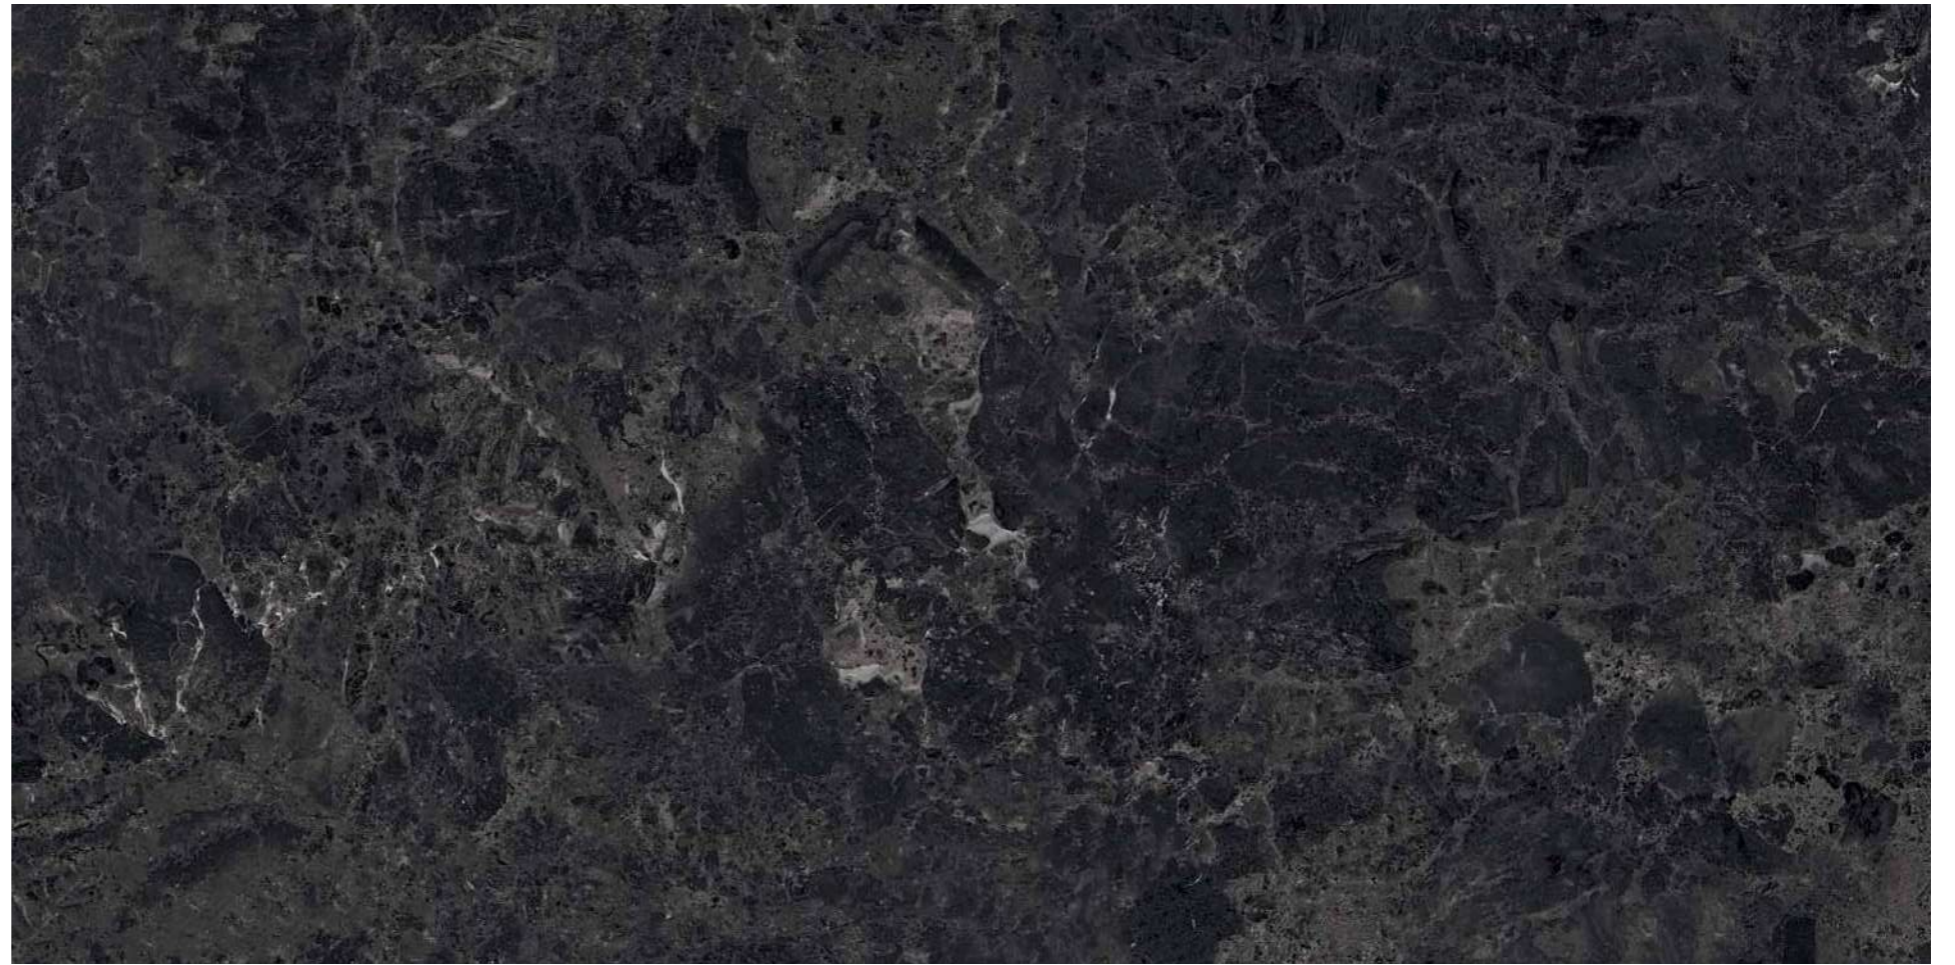

Hilton

RECEPTION

BIERZO BLACK

800x1600 mm

HIGH GLOSSY COLLECTION

elements of the
nature

BIERZO BLACK

800x1600 mm
High Glossy