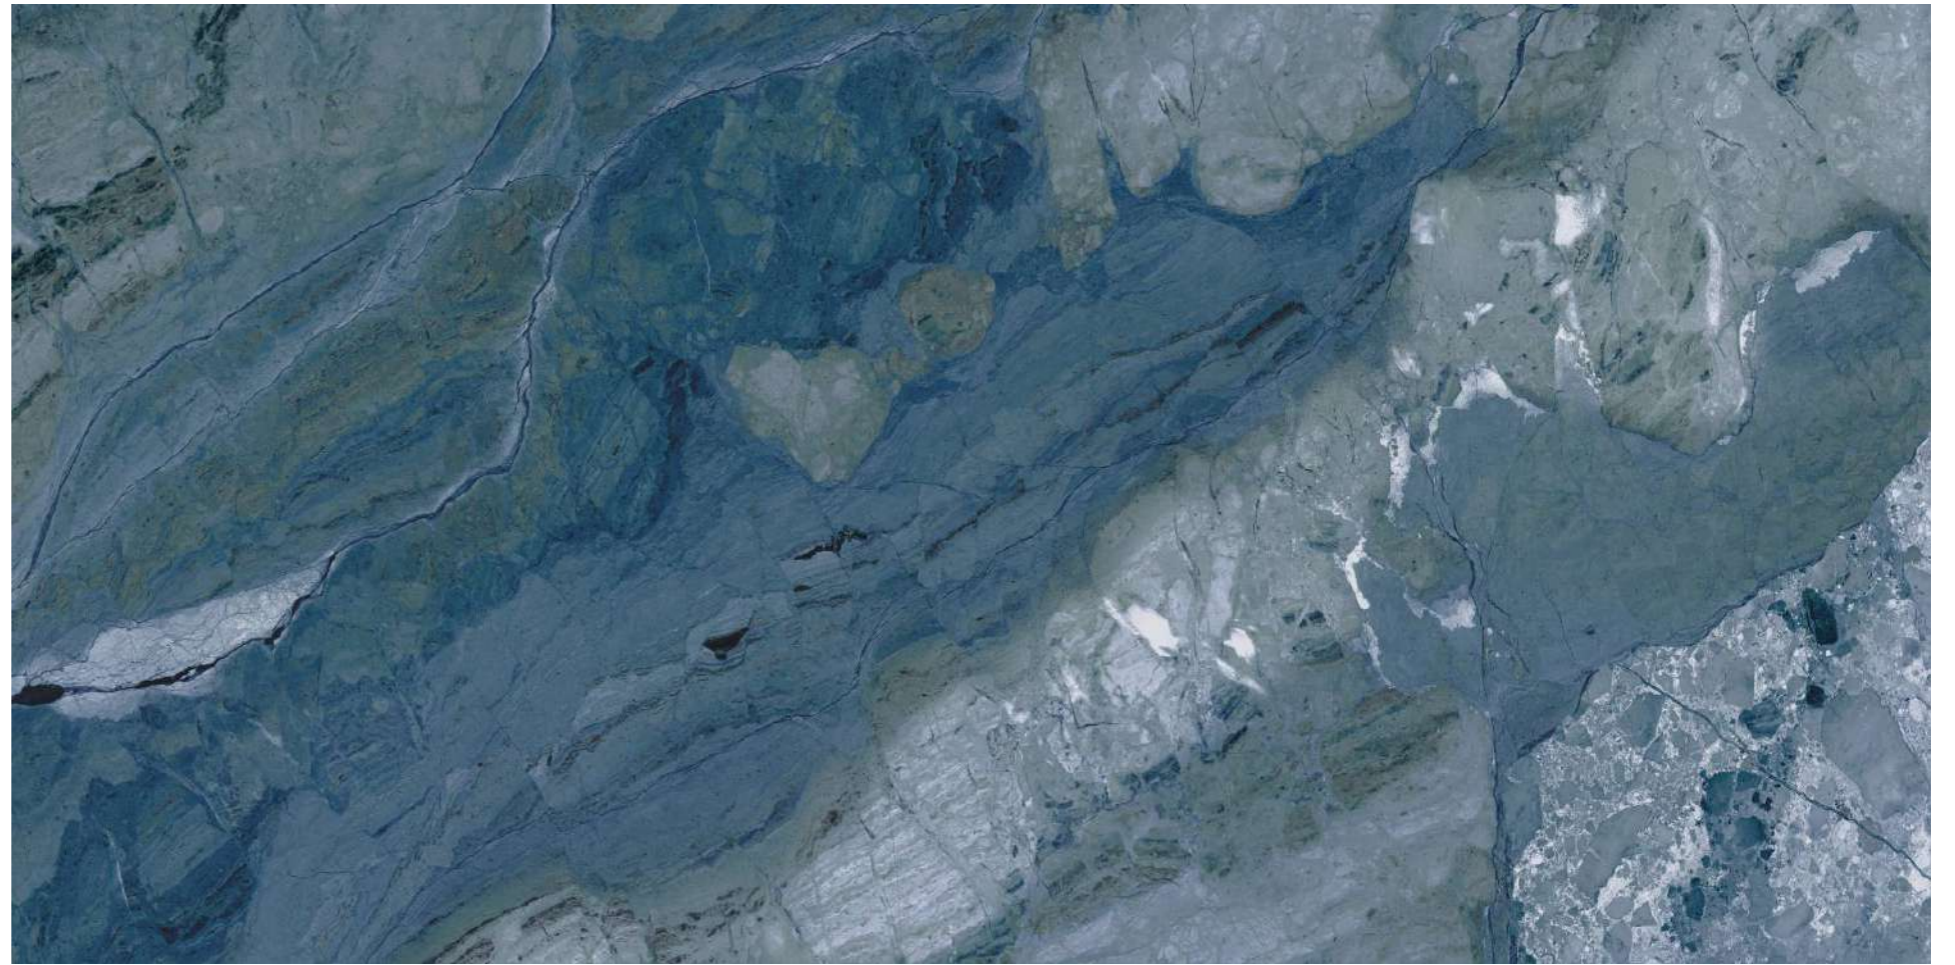

Touch for Virtual

04

A reflection of
YOUR
Space

MIRROR
COLLECTION

**ANGEL
OCEN**

ANGEL OCEN

800x1600 mm
HIGH GLOSSY COLLECTION

**creates one
of a kind look.**