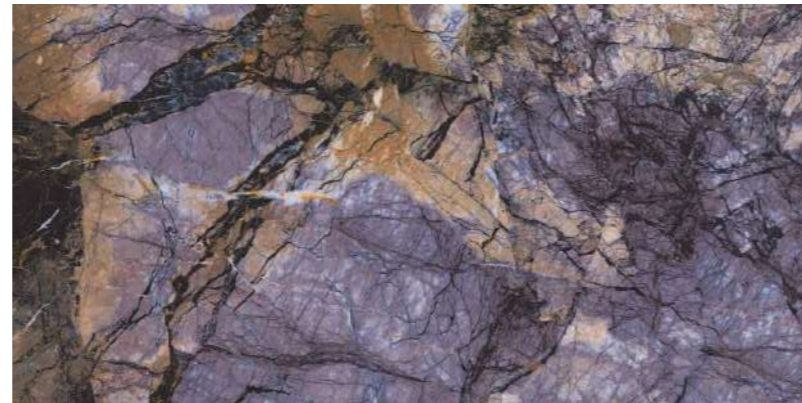

800x1600 mm
High Glossy

Touch for Virtual

04