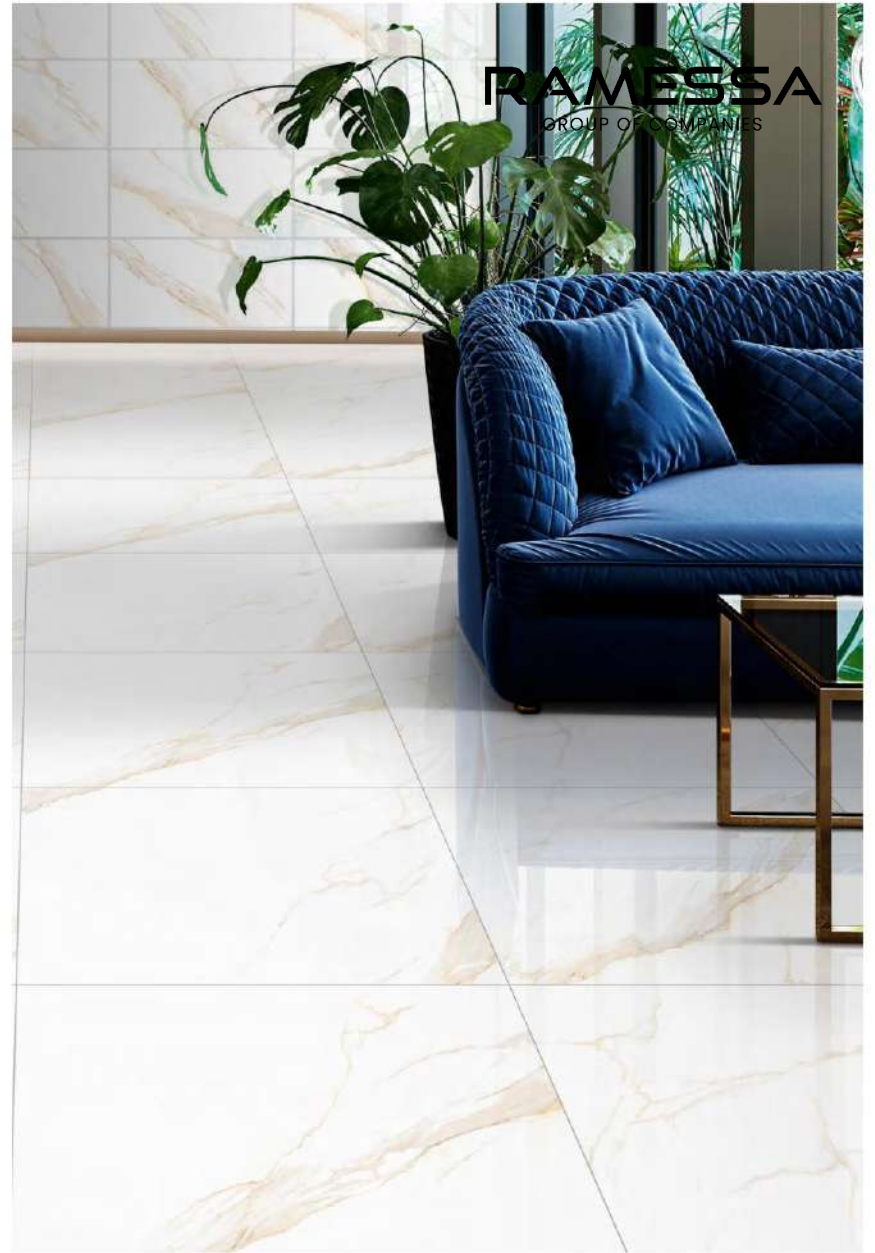

1335
FENTA WHITE

30 x 60 CM | 12" x 24"
12 FACES (Random)

60 x 60 CM | 24" x 24"
6 FACES (Random)