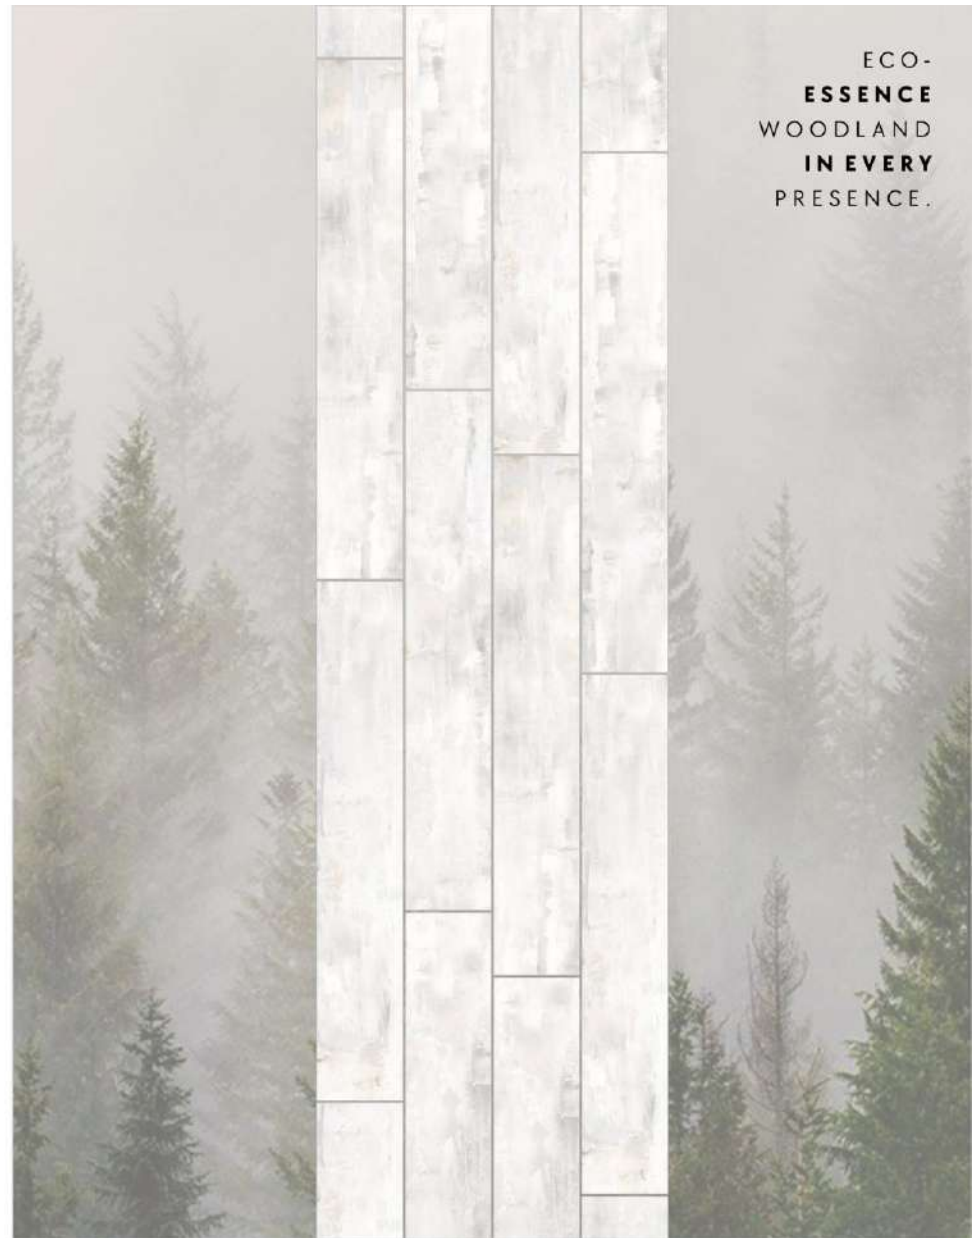

ECO-
ESSENCE
WOODLAND
IN EVERY
PRESENCE.