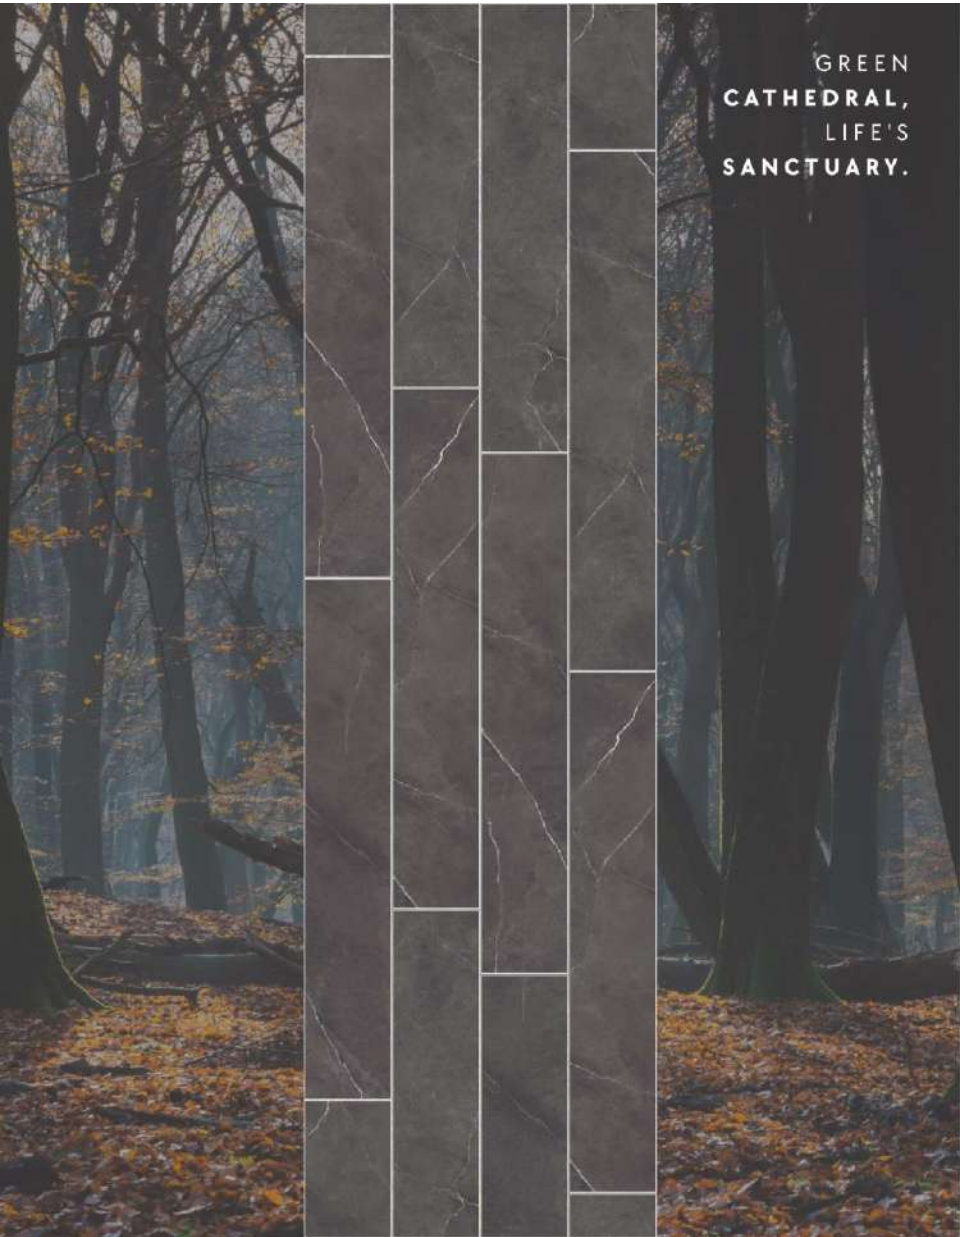

RAMESSA

GROUP OF COMPANIES

Ornament
COLLECTION

Bijorn Grey

Size : 200x1200mm | Surface : Natural

★ Random-7

ANCIENT
OAKS,
WISDOM
KEEPERS.

GREEN
CATHEDRAL,
LIFE'S
SANCTUARY.