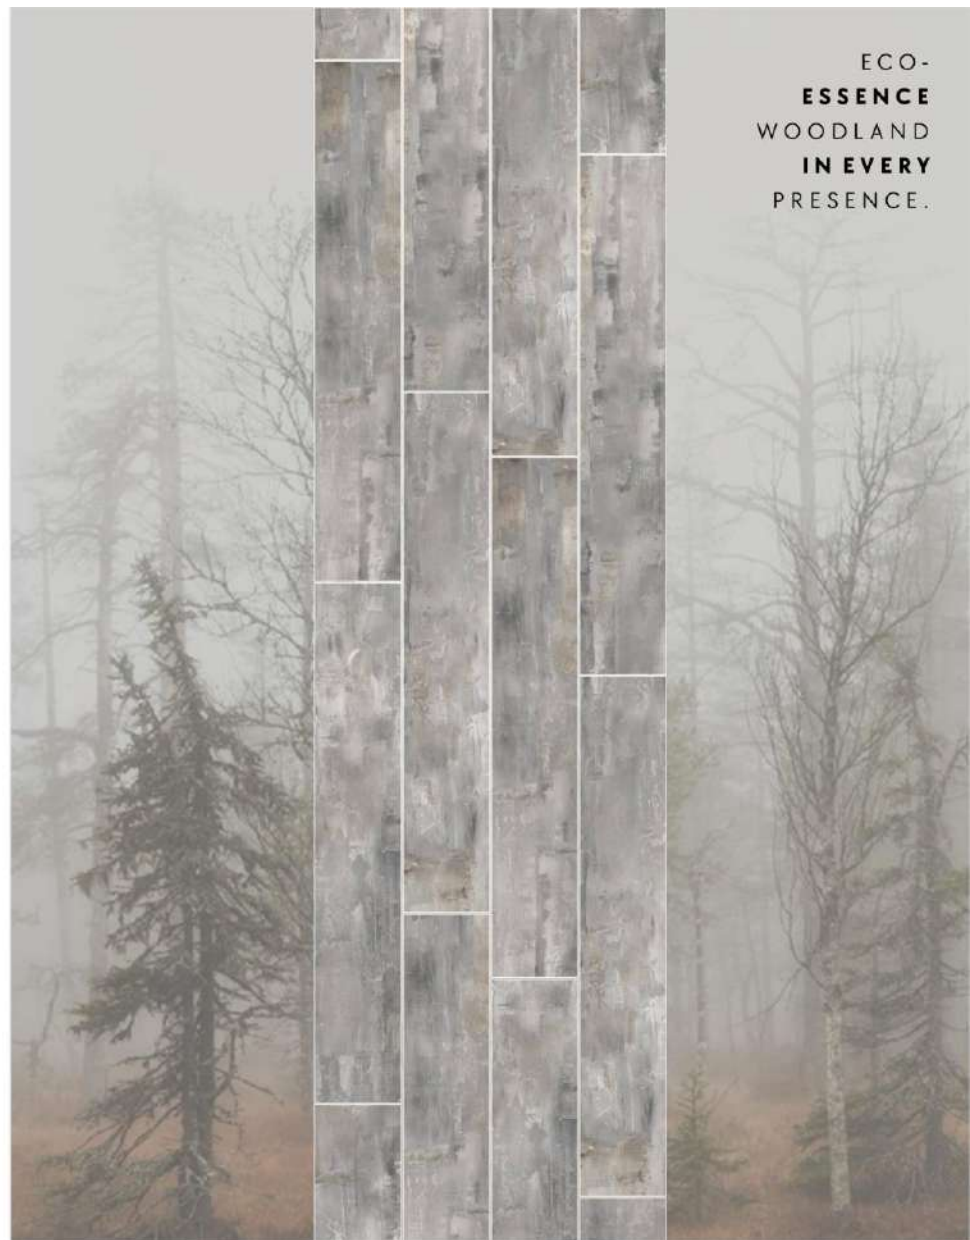

Slight Variation

★ Random-7

RAMESSA

GROUP OF COMPANIES

Ornament
COLLECTION

Pretoria Grey

Size : 200x1200mm | Surface : Natural

★ Random-7