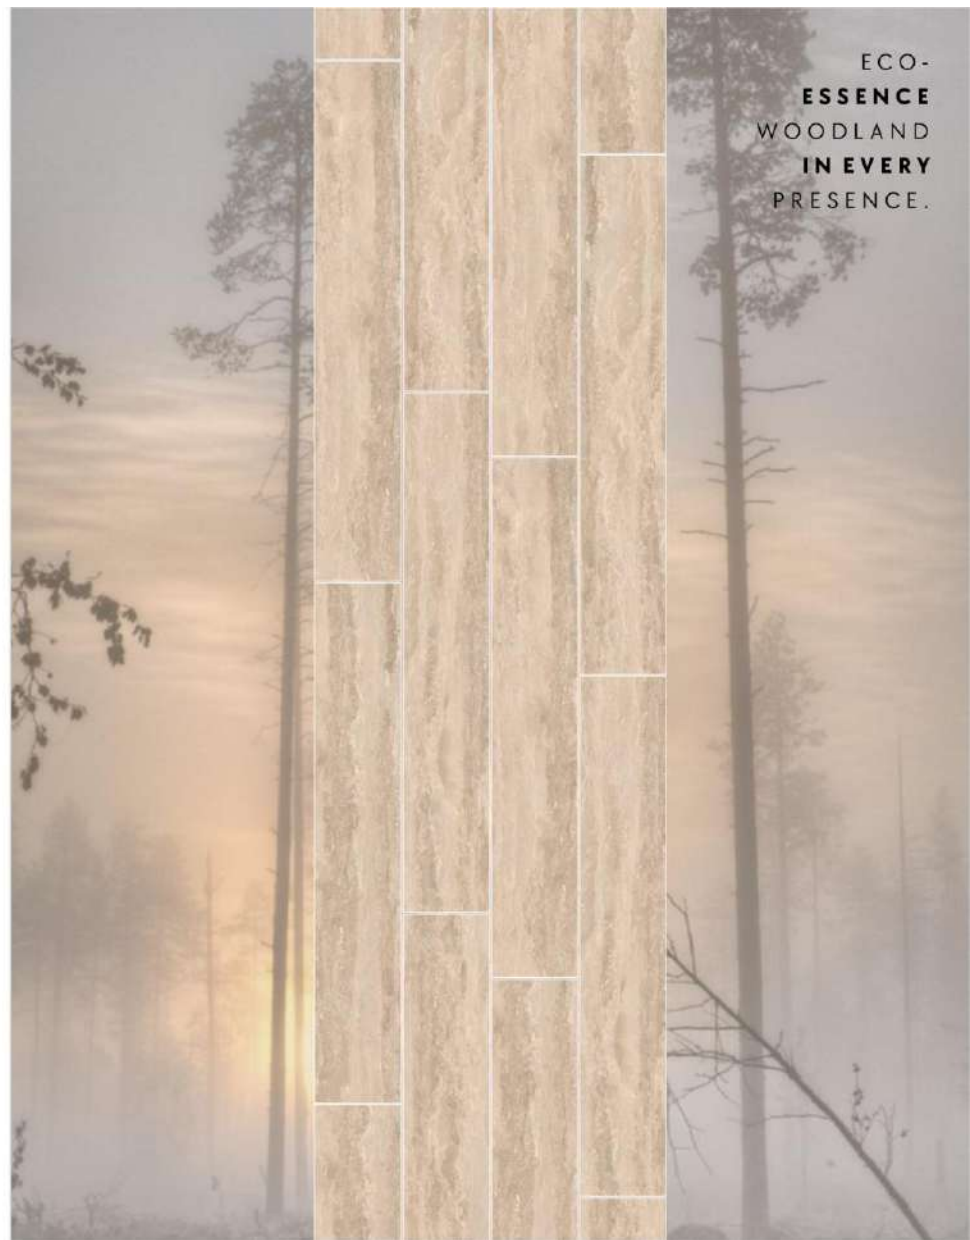

Size : 200x1200mm | Surface : Natural

Slip Resistance

Slight Variation

★ Random-7

ECO-
ESSENCE
WOODLAND
IN EVERY
PRESENCE.

Travo Beige

RAMESSA
GROUP OF COMPANIES

GUARDIANS
OF GREEN,
NATURE'S
EVERGREEN.