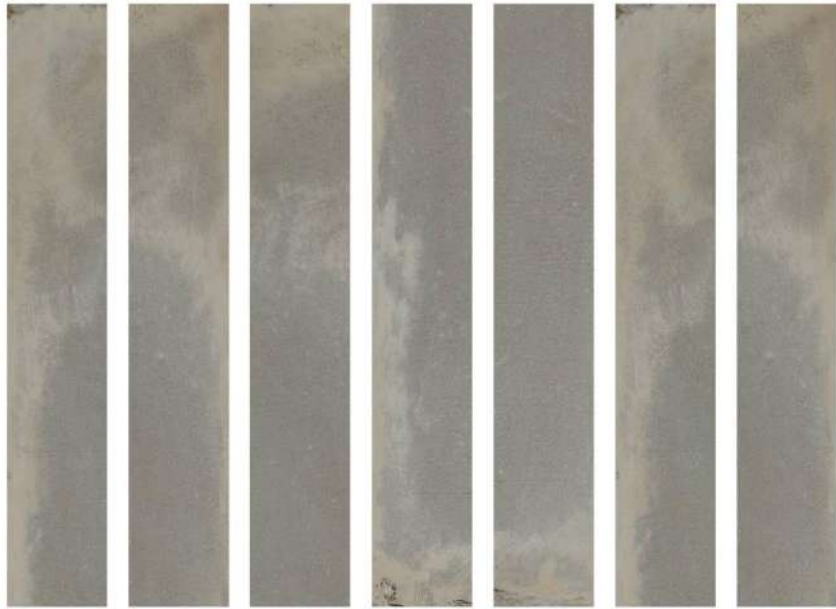

RAMESSA

GROUP OF COMPANIES

Ornament
COLLECTION

Esonite Slate

Size : 200x1200mm | Surface : Natural

Slip Resistance

Slight Variation

★ Random-7