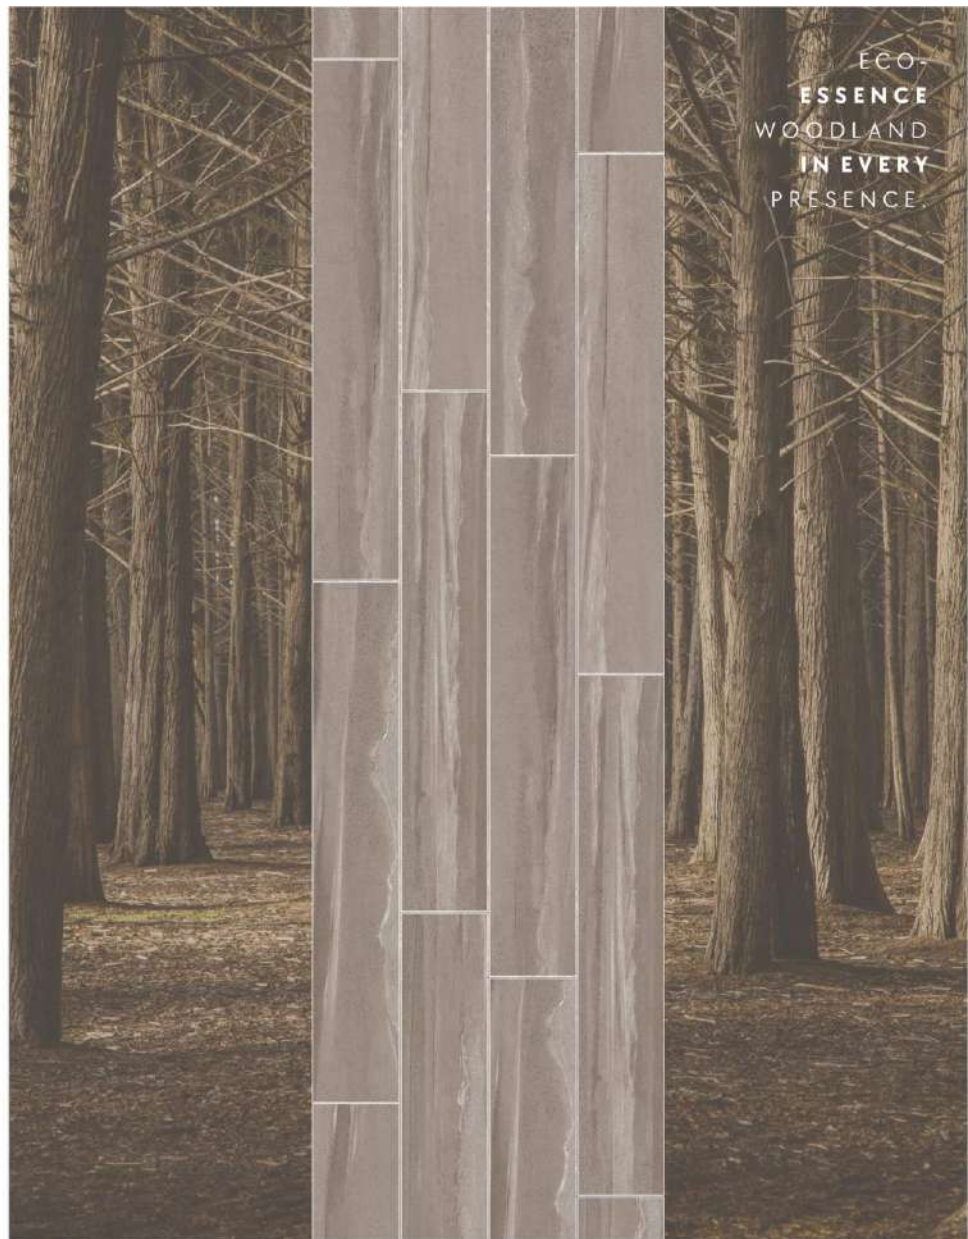

RAMESSA

GROUP OF COMPANIES

Ornament
COLLECTION

Castel Coffee

Size : 200x1200mm | Surface : Natural

Slip Resistance

Slight Variation

★ Random-7