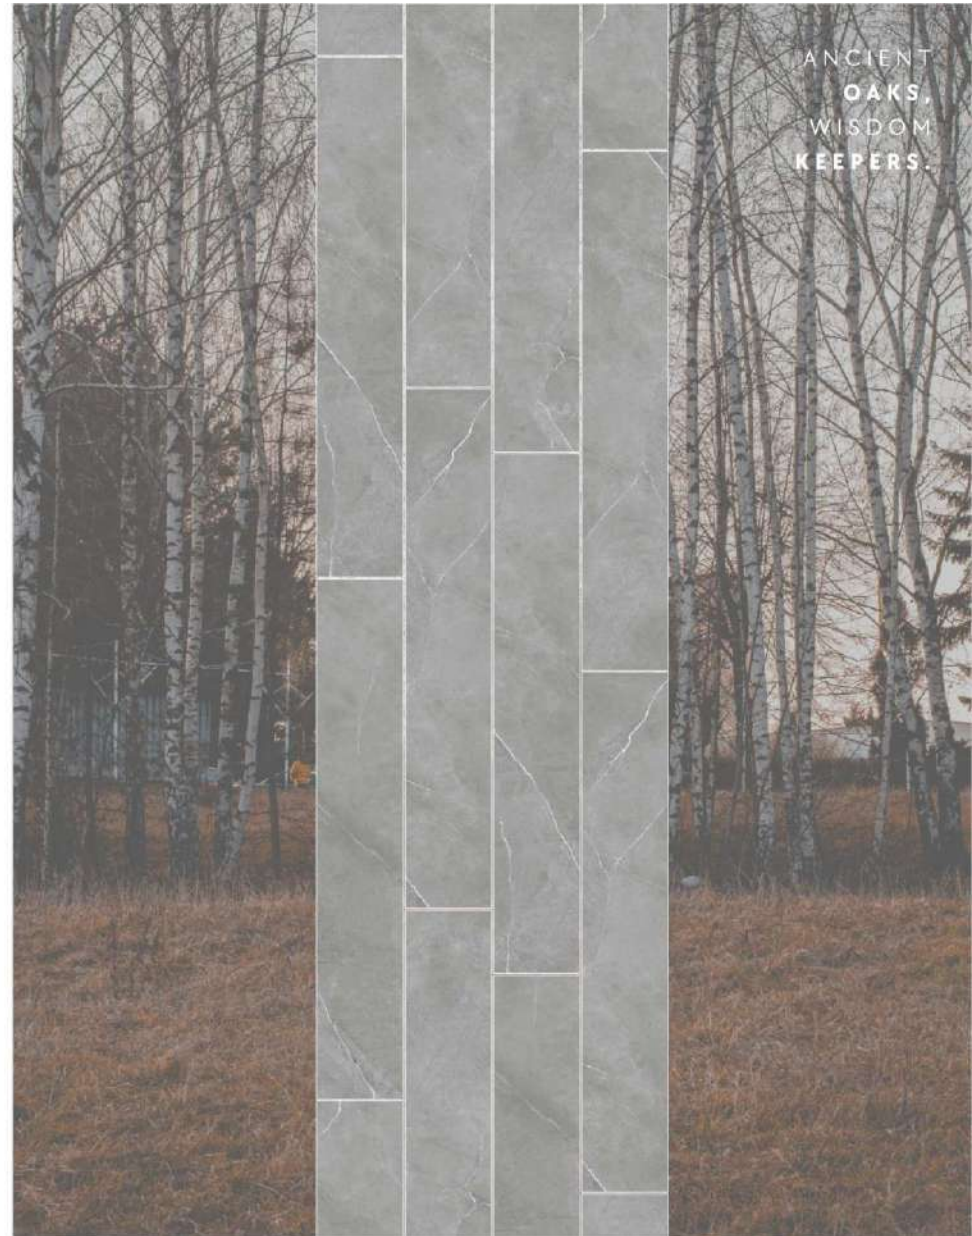

RAMESSA

GROUP OF COMPANIES

Ornament
COLLECTION

Bijorn Grey

Size : 200x1200mm | Surface : Natural

★ Random-7

ANCIENT
OAKS,
WISDOM
KEEPERS.

GREEN
CATHEDRAL,
LIFE'S
SANCTUARY.