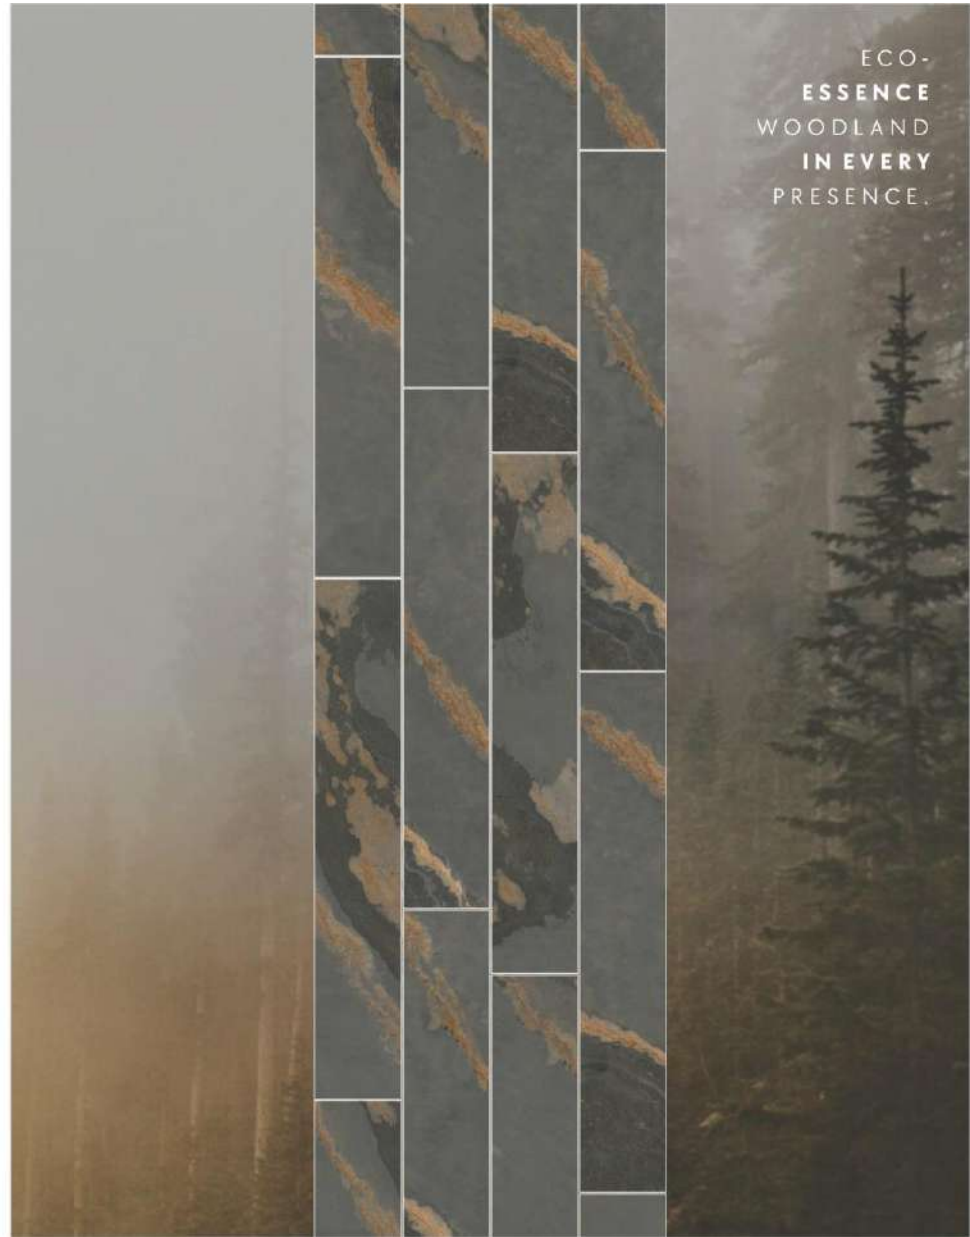

ECO-
ESSENCE
WOODLAND
IN EVERY
PRESENCE.