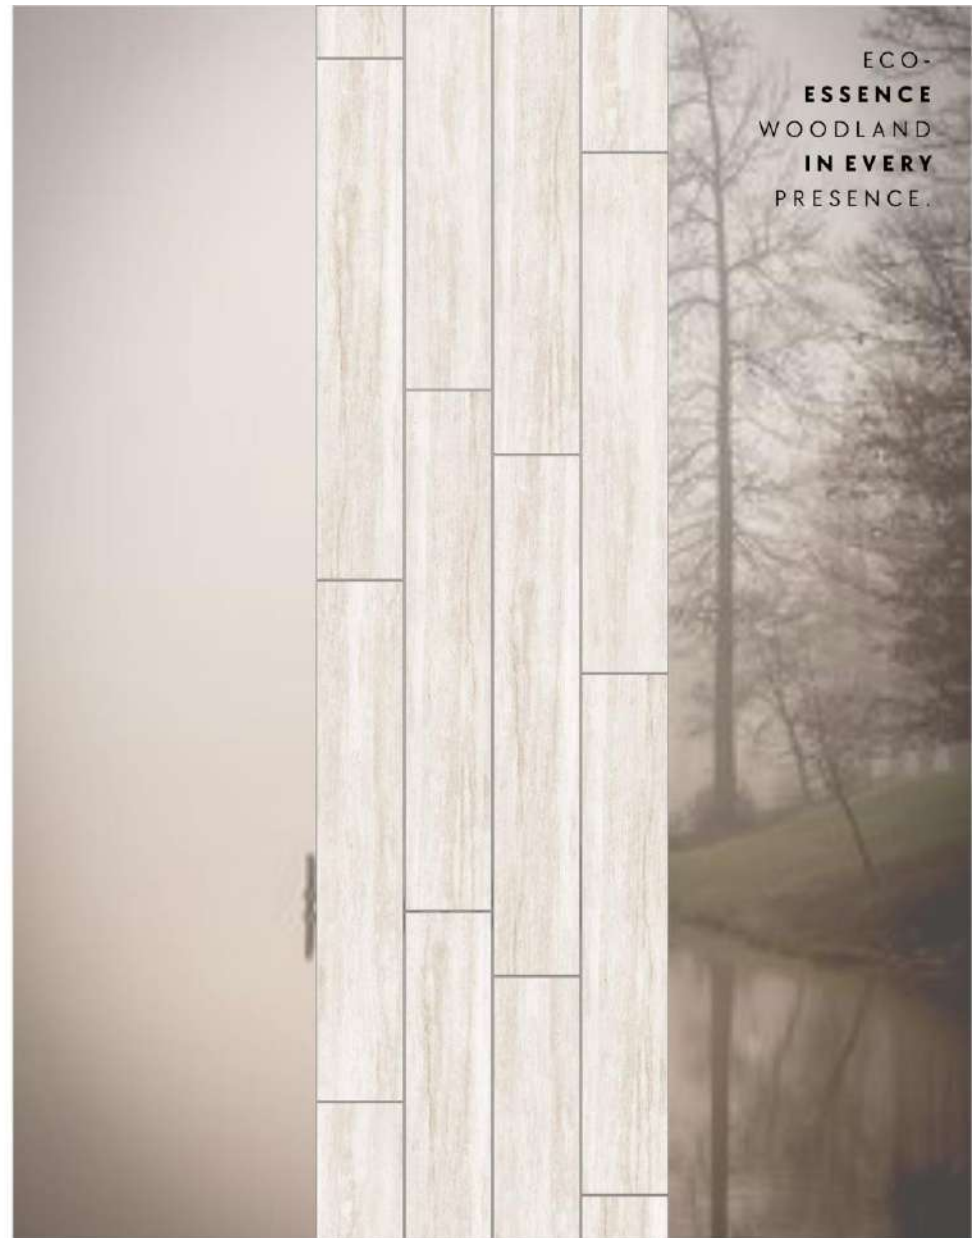

Tresso Brown

Size : 200x1200mm | Surface : Natural

Slip Resistance

Slight Variation

★ Random-7

ECO-
ESSENCE
WOODLAND
IN EVERY
PRESENCE.

RAMESSA

GROUP OF COMPANIES