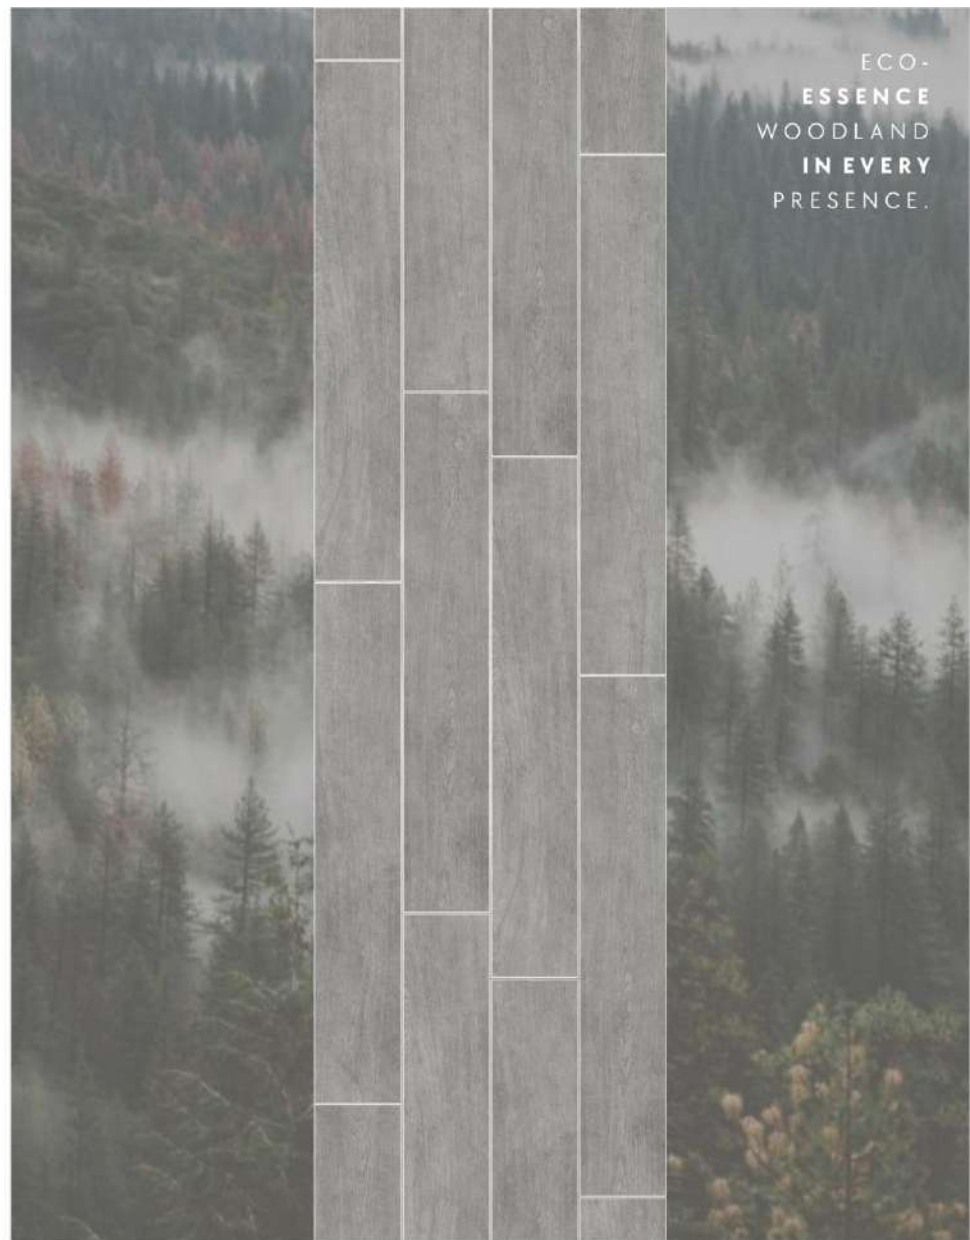

ECO-
ESSENCE
WOODLAND
IN EVERY
PRESENCE.