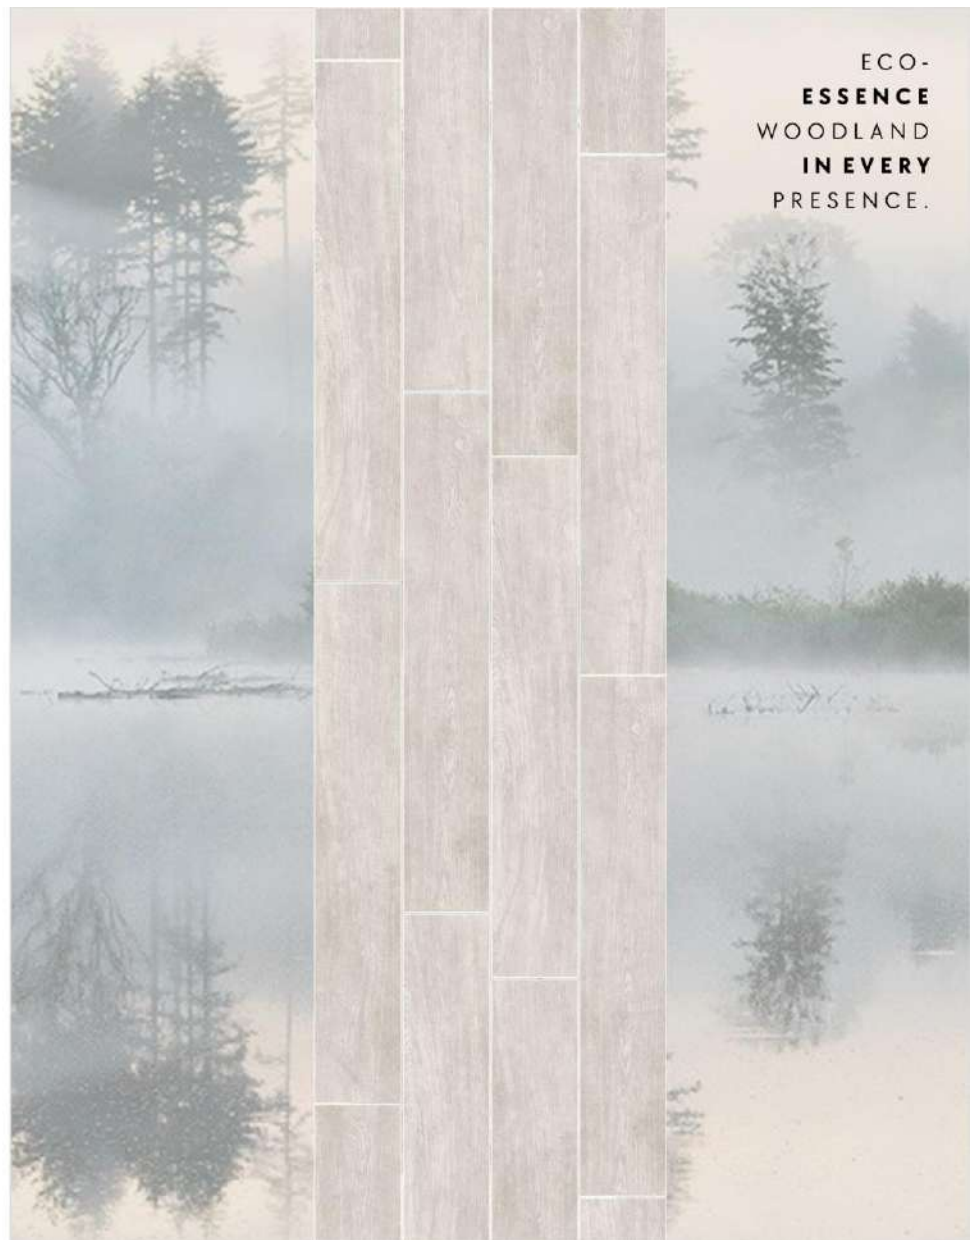

ECO-
ESSENCE
WOODLAND
IN EVERY
PRESENCE.