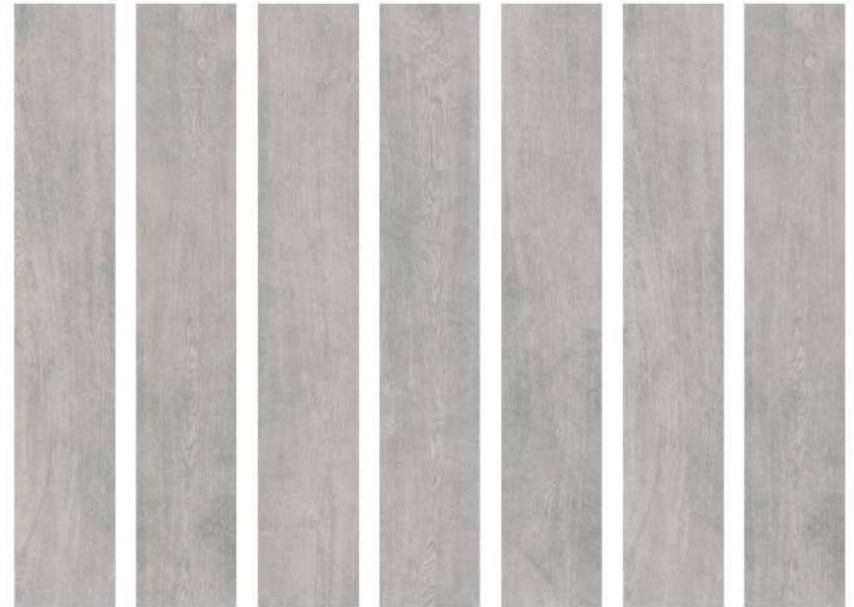

Ornament
COLLECTION

Stucco Silver

Size : 200x1200mm | Surface : Natural

Slip Resistance

Slight Variation

★ Random-7

RAMESSA

GROUP OF COMPANIES