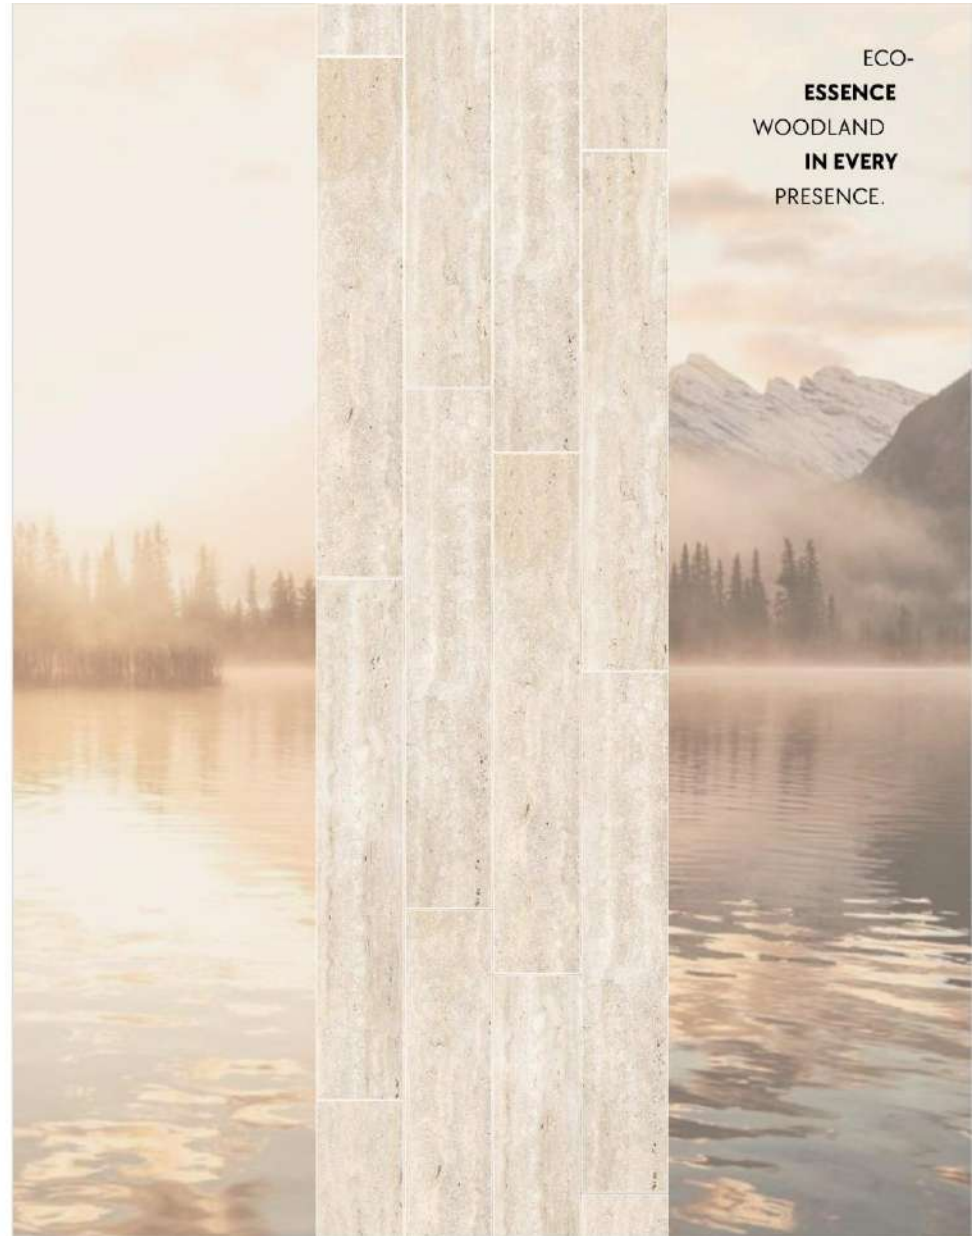

ECO-
ESSENCE
WOODLAND
IN EVERY
PRESENCE.