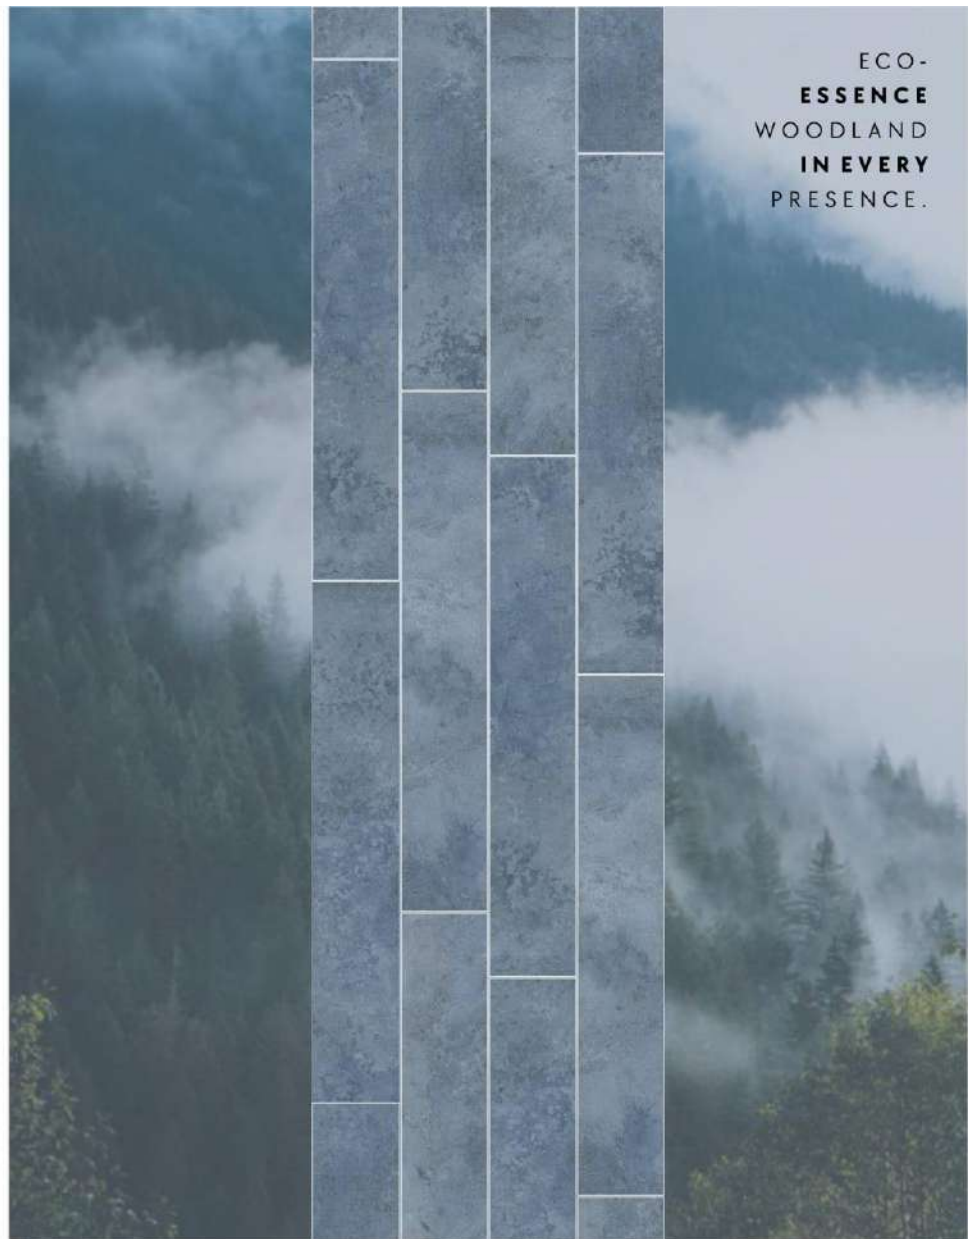

ECO-
ESSENCE
WOODLAND
IN EVERY
PRESENCE.