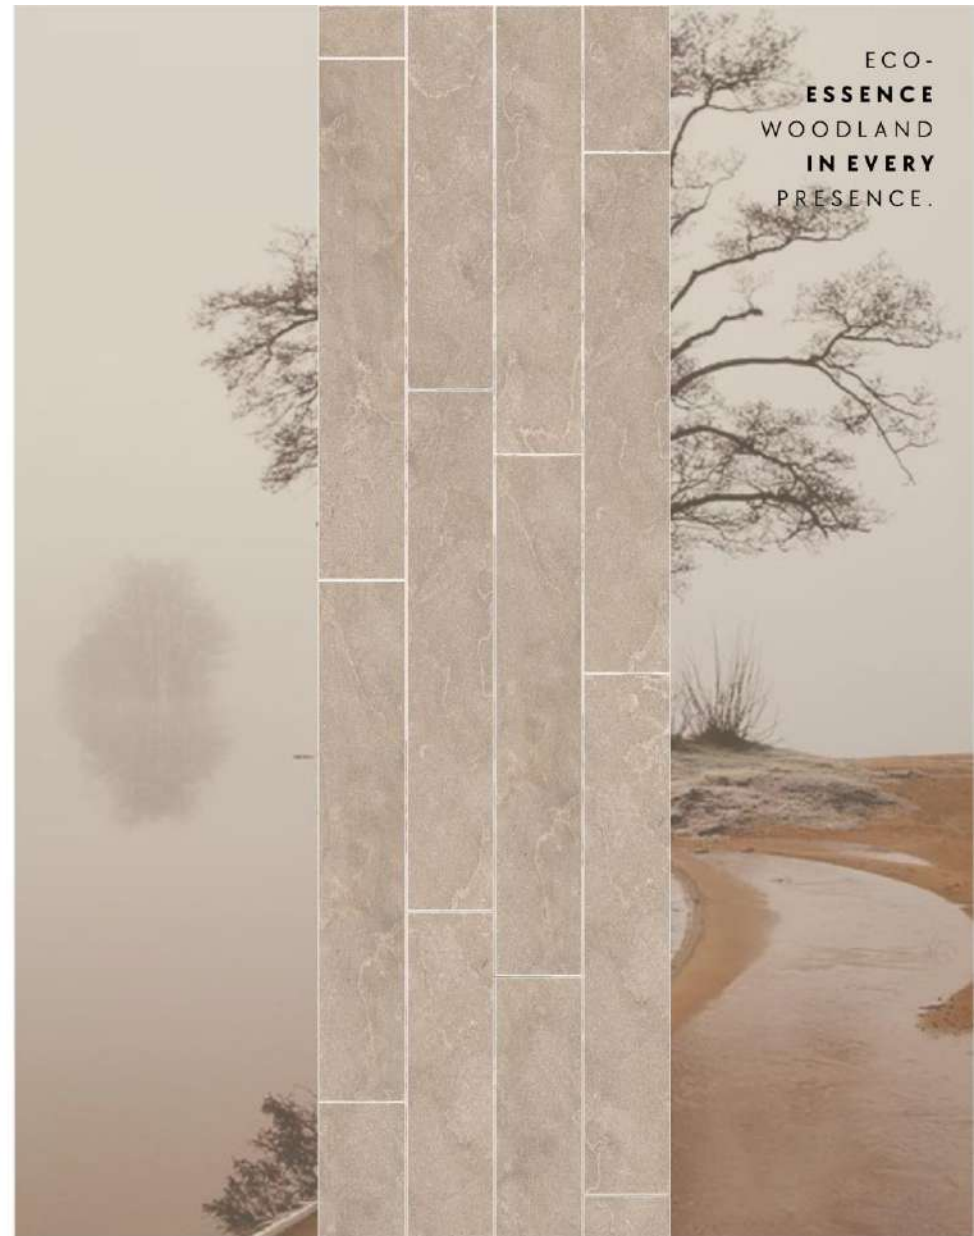

ECO-
ESSENCE
WOODLAND
IN EVERY
PRESENCE.